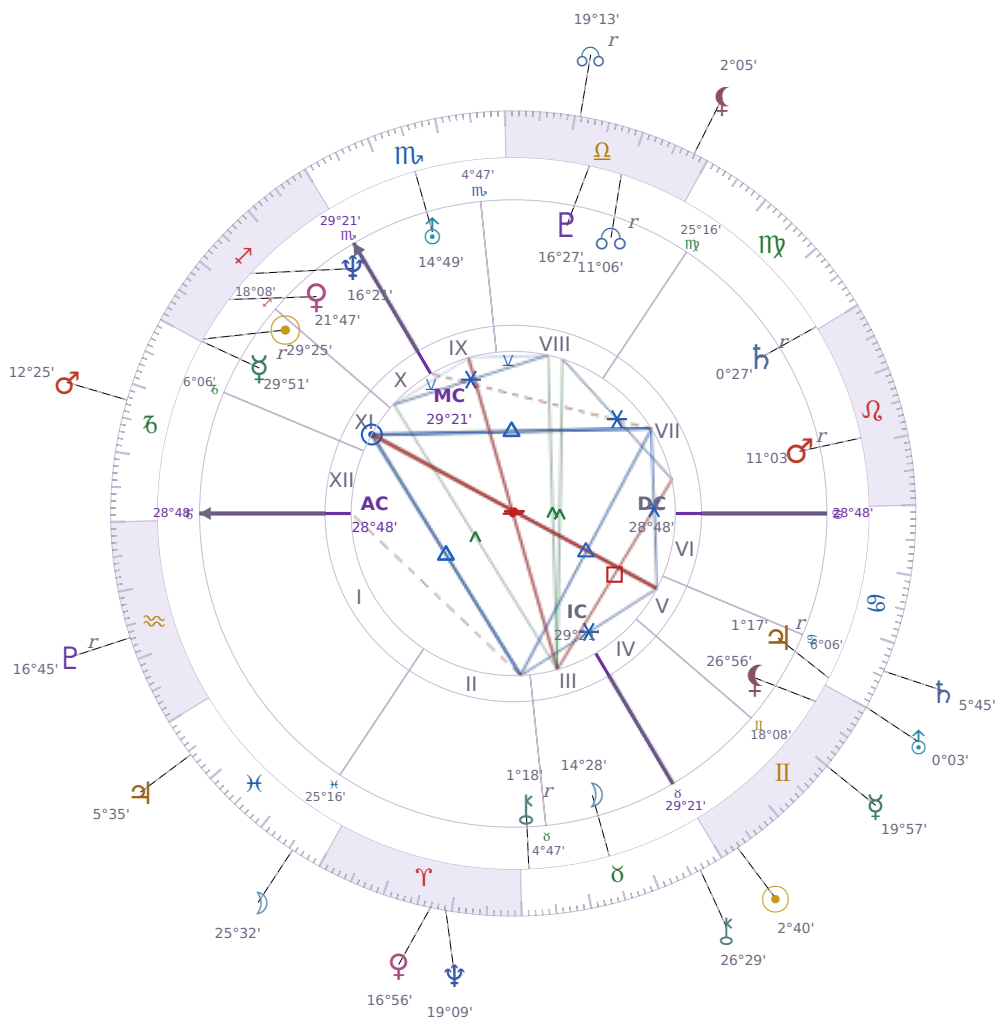

DAILY HOROSCOPE

Emmanuel Macron

President of France since 2017

♊ Sagittarius December 21, 1977 10:40 Amiens

Monday, 23 May 2023

TRANSITS FOR TODAY

☉ Sun	in ♊ Gemini	2°40'40"
☾ Moon	in ♓ Pisces	25°32'18"
☿ Mercury	in ♊ Gemini	19°57'55"
♀ Venus	in ♈ Aries	16°56'57"
♂ Mars	in ♐ Capricorn	12°25'45"
♃ Jupiter	in ♓ Pisces	5°35'21"
♄ Saturn	in ♋ Cancer	5°45'28"

♅ Uranus	in ♋ Cancer	0°03'06"
♆ Neptune	in ♈ Aries	19°09'49"
♇ Pluto	in ♒ Aquarius Rx	16°45'56"
♁ Chiron	in ♉ Taurus	26°29'41"
♁ NNode	in ♎ Libra Rx	19°13'19"
♁ Lilith	in ♎ Libra	2°05'46"

NATAL PLANETS