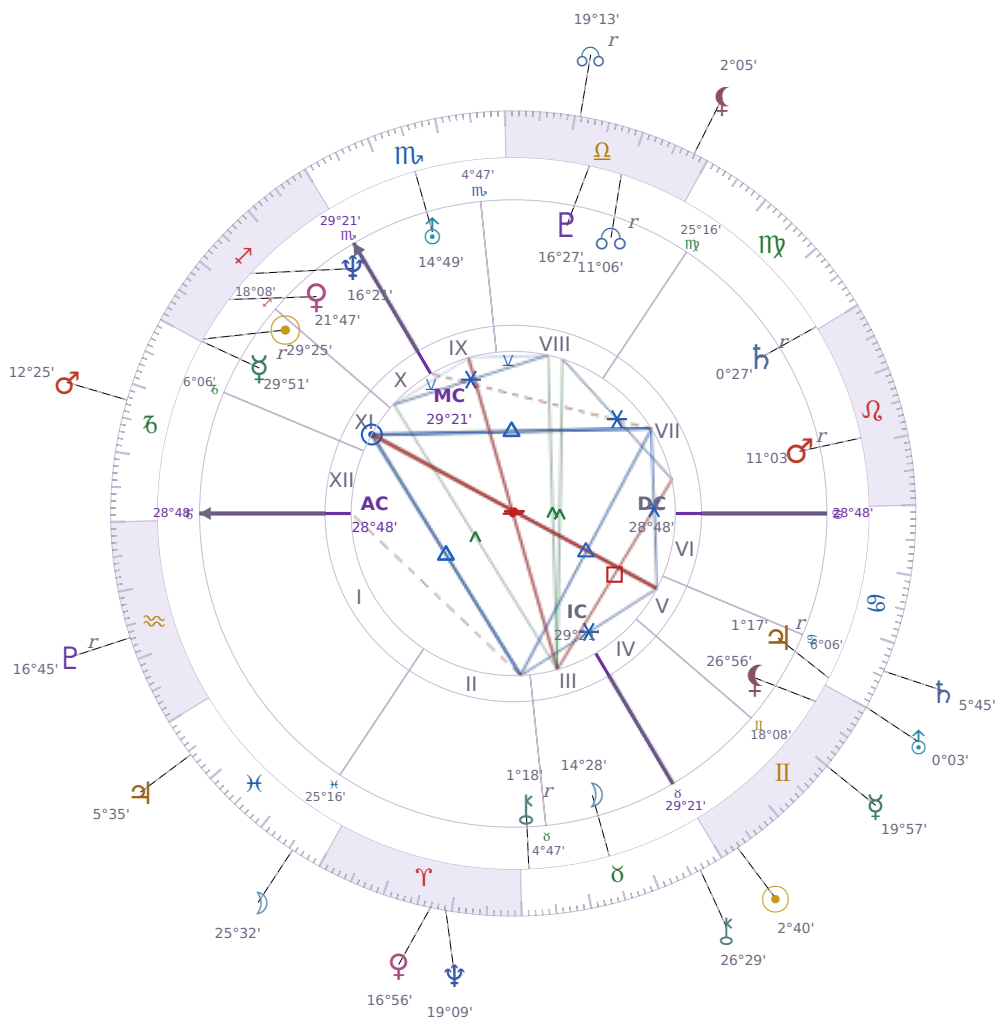

DAILY HOROSCOPE

Emmanuel Macron

President of France since 2017

♊ Sagittarius December 21, 1977 10:40 Amiens

Monday, 23 May 2033

TRANSITS FOR TODAY

☉ Sun	in ♊ Gemini	2°40'40"
☾ Moon	in ♋ Pisces	25°32'18"
☿ Mercury	in ♊ Gemini	19°57'55"
♀ Venus	in ♈ Aries	16°56'57"
♂ Mars	in ♏ Capricorn	12°25'45"
♃ Jupiter	in ♋ Pisces	5°35'21"
♄ Saturn	in ♋ Cancer	5°45'28"

♅ Uranus	in ♋ Cancer	0°03'06"
♆ Neptune	in ♈ Aries	19°09'49"
♇ Pluto	in ♒ Aquarius Rx	16°45'56"
♁ Chiron	in ♉ Taurus	26°29'41"
♁ NNode	in ♎ Libra Rx	19°13'19"
♁ Lilith	in ♎ Libra	2°05'46"

NATAL PLANETS