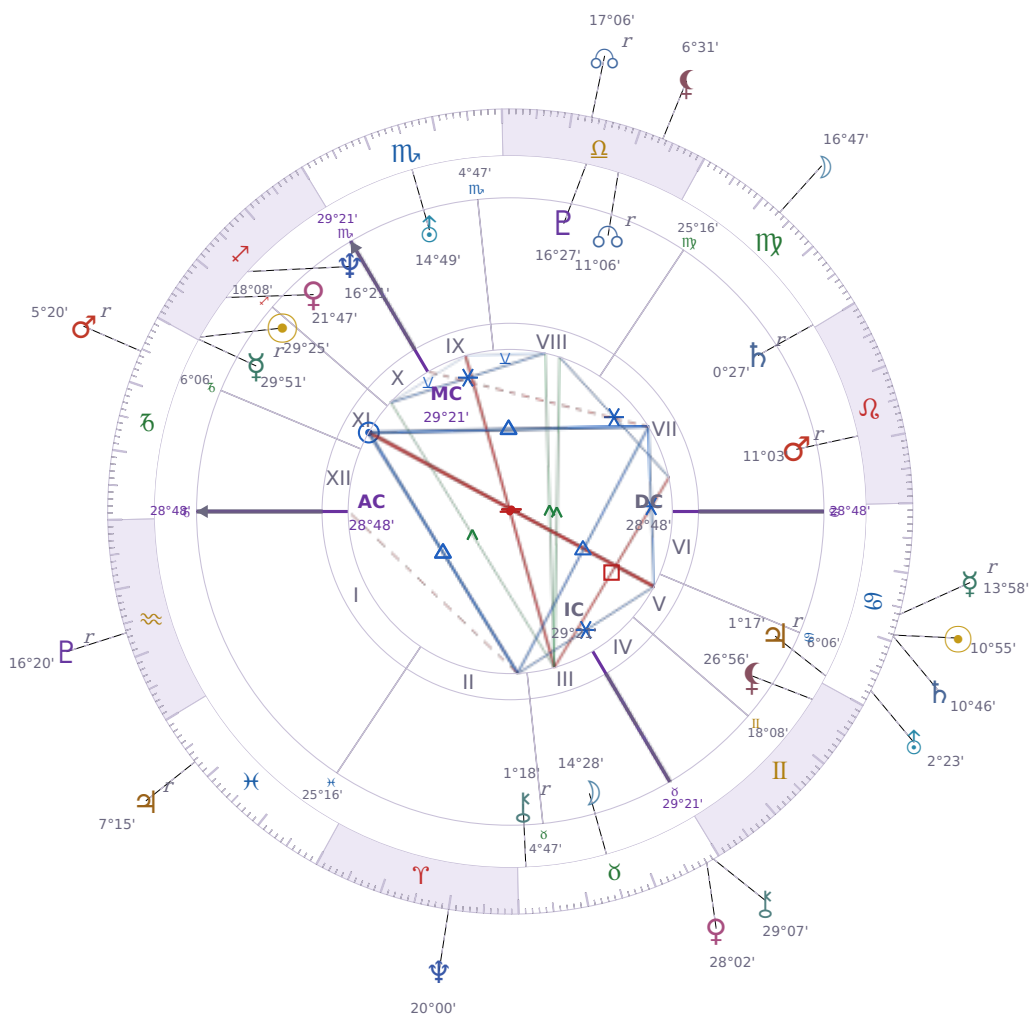

DAILY HOROSCOPE

Emmanuel Macron

President of France since 2017

♊ Sagittarius December 21, 1977 10:40 Amiens

Saturday, 2 July 2023

TRANSITS FOR TODAY

☉ Sun	in ♋ Cancer	10°55'53"
☾ Moon	in ♍ Virgo	16°47'15"
☿ Mercury	in ♋ Cancer Rx	13°58'49"
♀ Venus	in ♉ Taurus	28°02'17"
♂ Mars	in ♑ Capricorn Rx	5°20'05"
♃ Jupiter	in ♓ Pisces Rx	7°15'08"
♄ Saturn	in ♋ Cancer	10°46'55"

♅ Uranus	in ♋ Cancer	2°23'29"
♆ Neptune	in ♈ Aries	20°00'06"
♇ Pluto	in ♒ Aquarius Rx	16°20'31"
♁ Chiron	in ♉ Taurus	29°07'00"
♁ NNode	in ♎ Libra Rx	17°06'15"
♁ Lilith	in ♎ Libra	6°31'45"

## KEY TRANSIT FACTORS