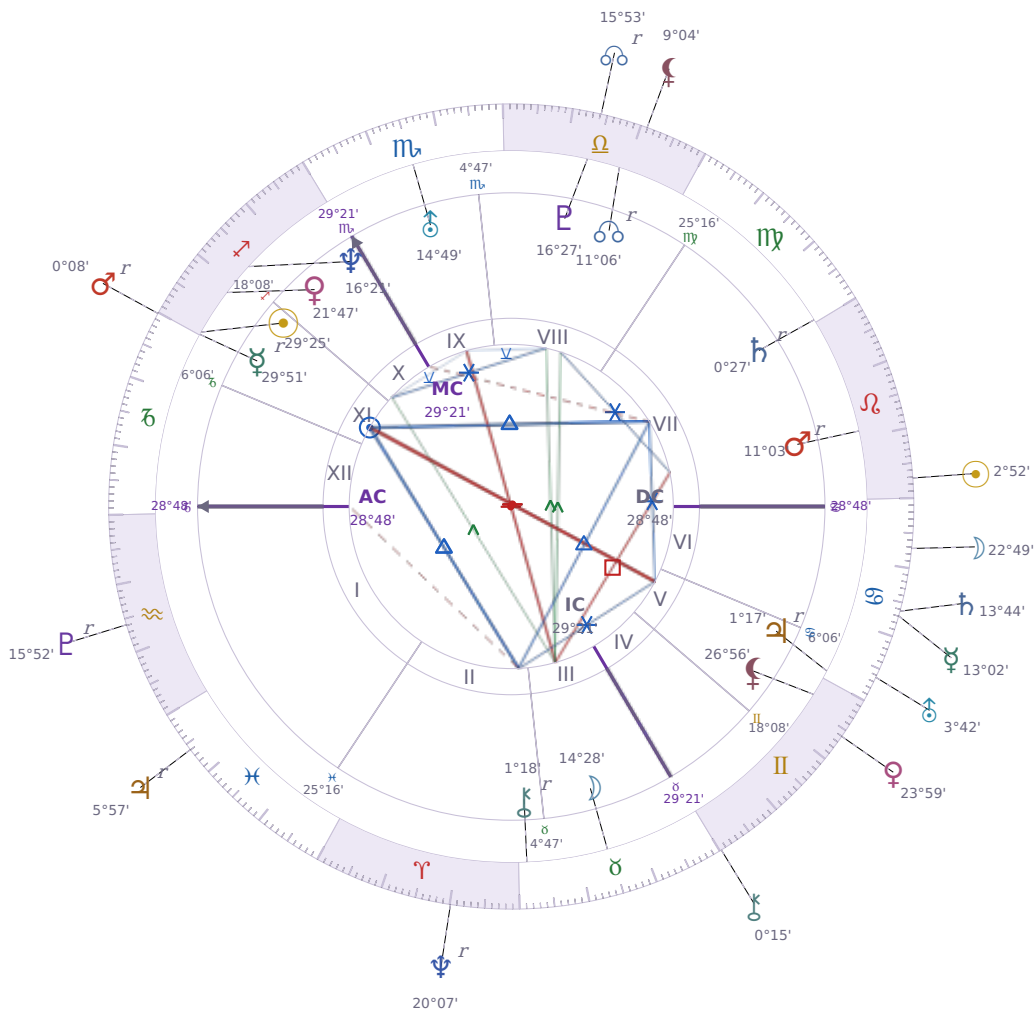

DAILY HOROSCOPE

Emmanuel Macron

President of France since 2017

♊ Sagittarius December 21, 1977 10:40 Amiens

Monday, 25 July 2023

TRANSITS FOR TODAY

☉ Sun	in ♌ Leo	2°52'15"
☾ Moon	in ♋ Cancer	22°49'17"
☿ Mercury	in ♋ Cancer	13°02'28"
♀ Venus	in ♊ Gemini	23°59'08"
♂ Mars	in ♏ Capricorn Rx	0°08'59"
♃ Jupiter	in ♓ Pisces Rx	5°57'06"
♄ Saturn	in ♋ Cancer	13°44'22"

♅ Uranus	in ♋ Cancer	3°42'26"
♆ Neptune	in ♈ Aries Rx	20°07'09"
♇ Pluto	in ♒ Aquarius Rx	15°52'57"
♁ Chiron	in ♊ Gemini	0°15'28"
♁ NNode	in ♎ Libra Rx	15°53'10"
♁ Lilith	in ♎ Libra	9°04'37"

NATAL PLANETS

KEY TRANSIT FACTORS

♇ Pluto * Sextile ♆ natal Neptune ★

While this lasts, you find it easier to **see through confusion and spot what's actually real** in situations that usually feel murky to you. Your intuition sharpens without becoming unreliable, so you can trust your gut feelings more than usual. This is a good time to make decisions about things you've been uncertain about, because you're cutting through the fog naturally.