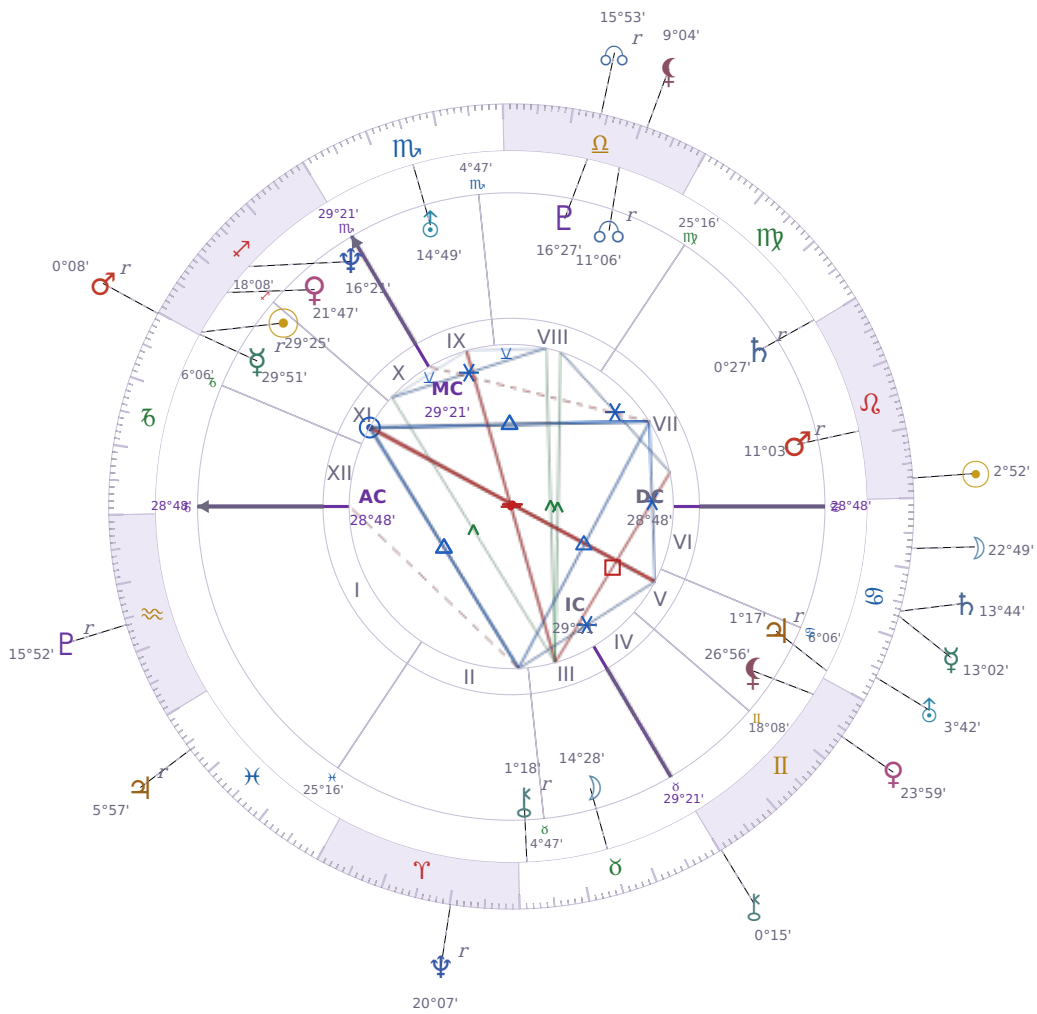

DAILY HOROSCOPE

Emmanuel Macron

President of France since 2017

♊ Sagittarius December 21, 1977 10:40 Amiens

Monday, 25 July 2023

TRANSITS FOR TODAY

☉ Sun	in ♌ Leo	2°52'15"
☾ Moon	in ♋ Cancer	22°49'17"
☿ Mercury	in ♊ Gemini	13°02'28"
♀ Venus	in ♊ Gemini	23°59'08"
♂ Mars	in ♏ Capricorn Rx	0°08'59"
♃ Jupiter	in ♓ Pisces Rx	5°57'06"
♄ Saturn	in ♋ Cancer	13°44'22"

♅ Uranus	in ♋ Cancer	3°42'26"
♆ Neptune	in ♈ Aries Rx	20°07'09"
♇ Pluto	in ♒ Aquarius Rx	15°52'57"
♁ Chiron	in ♊ Gemini	0°15'28"
♁ NNode	in ♎ Libra Rx	15°53'10"
♁ Lilith	in ♎ Libra	9°04'37"

NATAL PLANETS