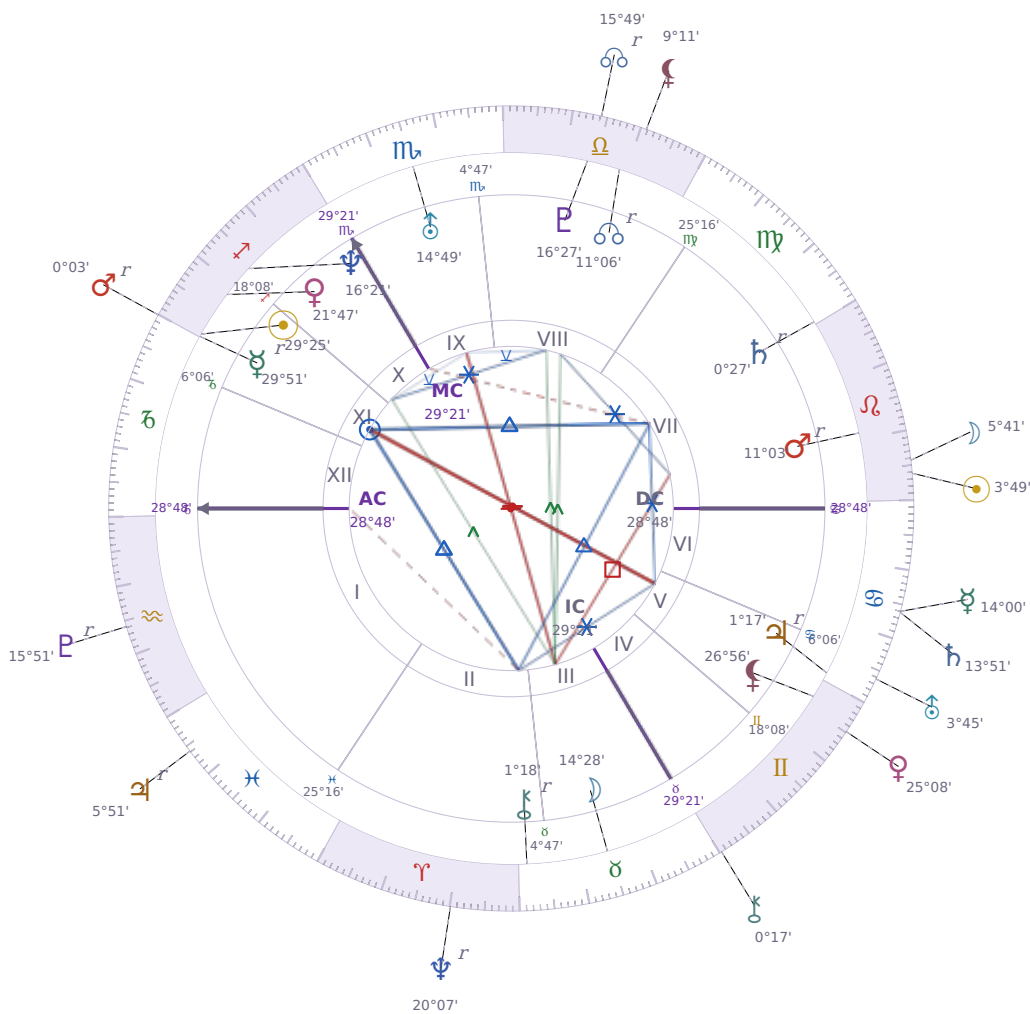

DAILY HOROSCOPE

Emmanuel Macron

President of France since 2017

♊ Sagittarius December 21, 1977 10:40 Amiens

Tuesday, 26 July 2023

TRANSITS FOR TODAY

☉ Sun	in ♌ Leo	3°49'36"
☾ Moon	in ♌ Leo	5°41'31"
☿ Mercury	in ♋ Cancer	14°00'13"
♀ Venus	in ♊ Gemini	25°08'13"
♂ Mars	in ♑ Capricorn Rx	0°03'23"
♃ Jupiter	in ♓ Pisces Rx	5°51'40"
♄ Saturn	in ♋ Cancer	13°51'54"

♅ Uranus	in ♋ Cancer	3°45'40"
♆ Neptune	in ♈ Aries Rx	20°07'04"
♇ Pluto	in ♒ Aquarius Rx	15°51'38"
♁ Chiron	in ♊ Gemini	0°17'55"
♁ NNode	in ♎ Libra Rx	15°50'00"
♁ Lilith	in ♎ Libra	9°11'16"

NATAL PLANETS

KEY TRANSIT FACTORS

♇ Pluto * Sextile ♆ natal Neptune ★

While this lasts, you find it easier to **see through confusion and spot what's actually real** in situations that usually feel murky to you. Your intuition sharpens without becoming unreliable, so you can trust your gut feelings more than usual. This is a good time to make decisions about things you've been uncertain about, because you're cutting through the fog naturally.