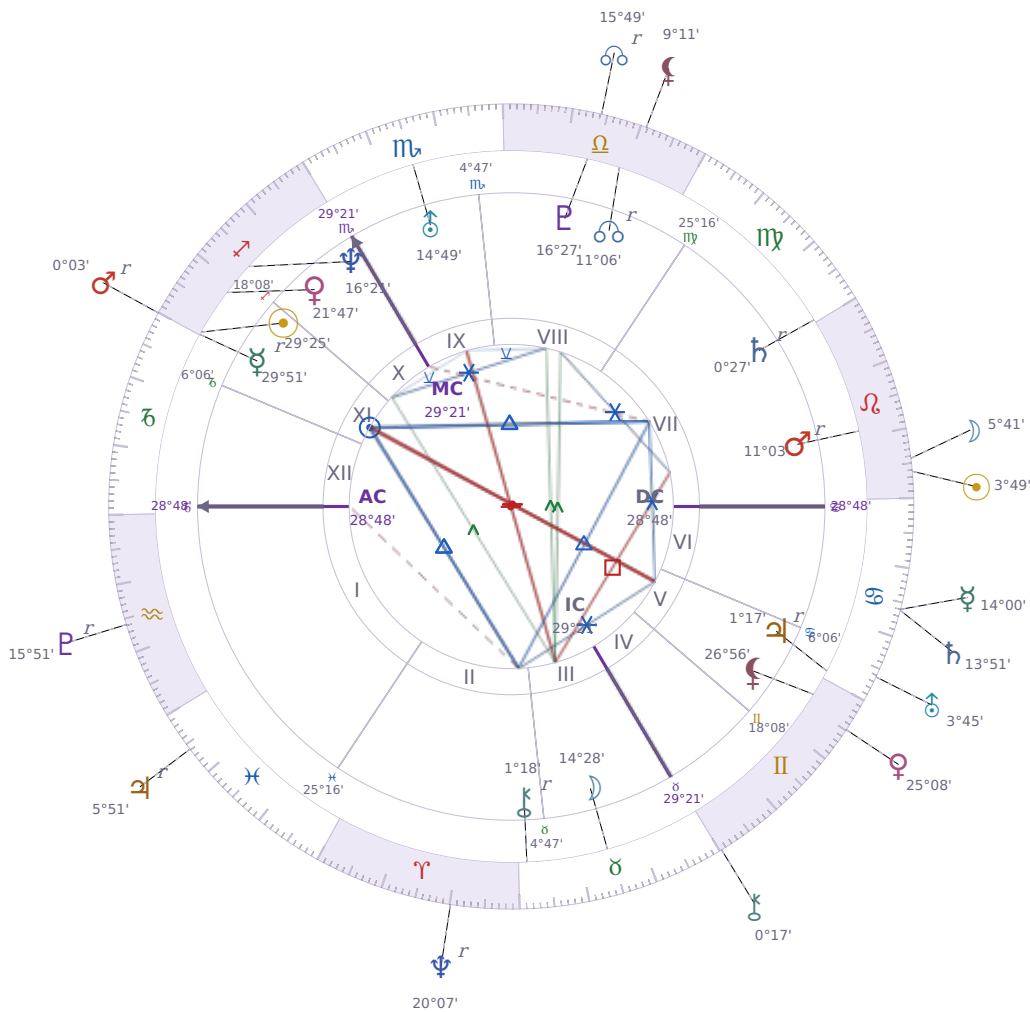

DAILY HOROSCOPE

Emmanuel Macron

President of France since 2017

♊ Sagittarius December 21, 1977 10:40 Amiens

Tuesday, 26 July 2023

TRANSITS FOR TODAY

☉ Sun	in ♌ Leo	3°49'36"
☾ Moon	in ♌ Leo	5°41'31"
☿ Mercury	in ♋ Cancer	14°00'13"
♀ Venus	in ♊ Gemini	25°08'13"
♂ Mars	in ♏ Capricorn Rx	0°03'23"
♃ Jupiter	in ♓ Pisces Rx	5°51'40"
♄ Saturn	in ♋ Cancer	13°51'54"

♅ Uranus	in ♋ Cancer	3°45'40"
♆ Neptune	in ♈ Aries Rx	20°07'04"
♇ Pluto	in ♒ Aquarius Rx	15°51'38"
♁ Chiron	in ♊ Gemini	0°17'55"
♁ NNode	in ♎ Libra Rx	15°50'00"
♁ Lilith	in ♎ Libra	9°11'16"

NATAL PLANETS

KEY TRANSIT FACTORS

♇ Pluto * Sextile ♆ natal Neptune ★

While this lasts, you find it easier to **see through confusion and spot what's actually real** in situations that usually feel murky to you. Your intuition sharpens without becoming unreliable, so you can trust your gut feelings more than usual. This is a good time to make decisions about things you've been uncertain about, because you're cutting through the fog naturally.