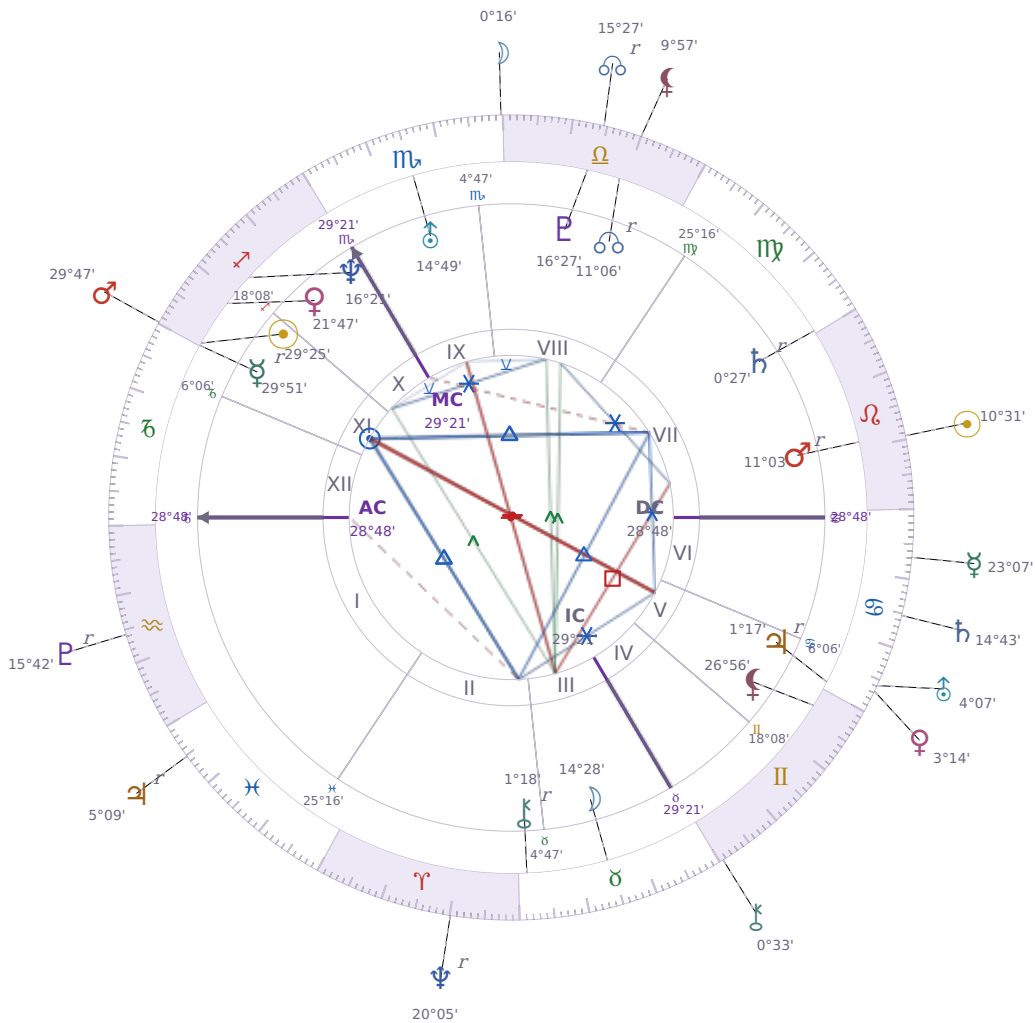

DAILY HOROSCOPE

## Emmanuel Macron

President of France since 2017

♊ Sagittarius December 21, 1977 10:40 Amiens

**Tuesday, 2 August 2023**