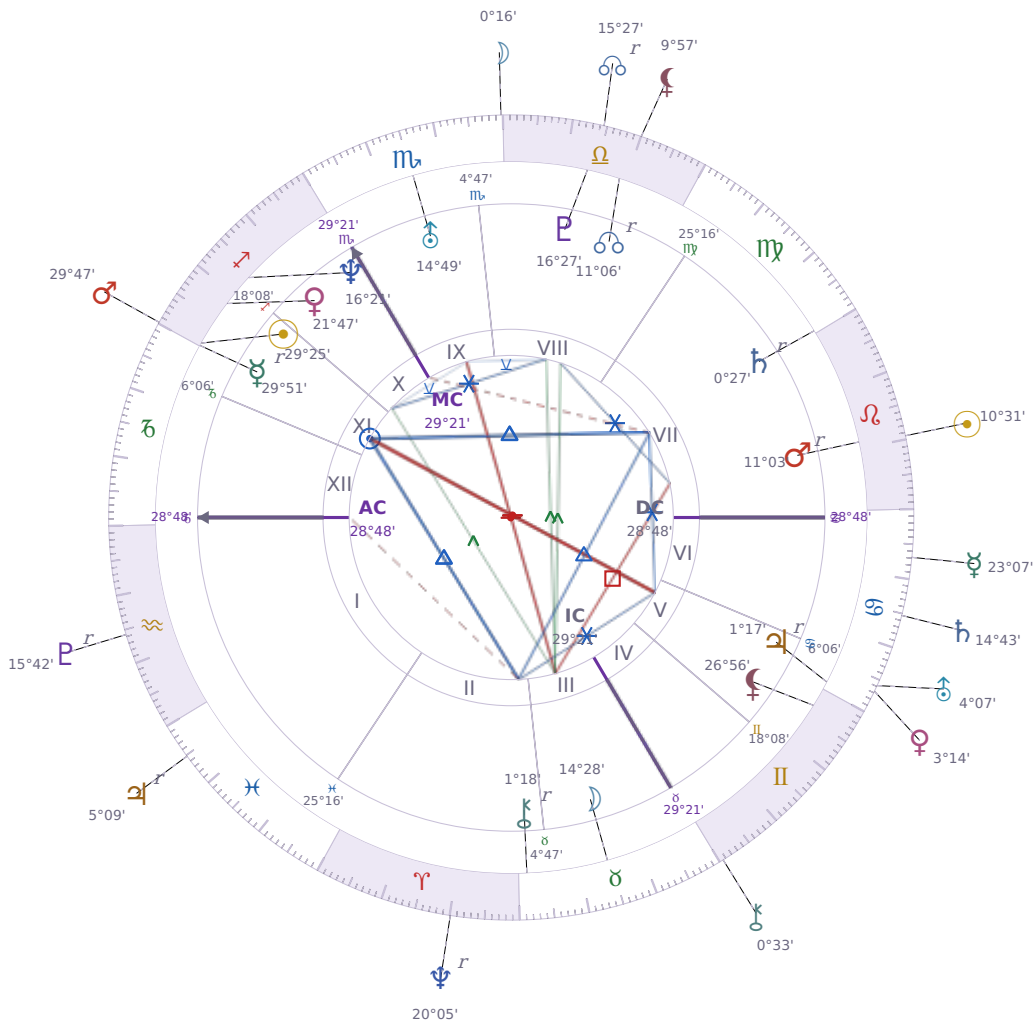

DAILY HOROSCOPE

Emmanuel Macron

President of France since 2017

♏ Sagittarius December 21, 1977 10:40 Amiens

Tuesday, 2 August 2023

TRANSITS FOR TODAY

☉ Sun	in ♌ Leo	10°31'17"
☾ Moon	in ♏ Scorpio	0°16'35"
☿ Mercury	in ♋ Cancer	23°07'35"
♀ Venus	in ♋ Cancer	3°14'29"
♂ Mars	in ♏ Sagittarius	29°47'52"
♃ Jupiter	in ♓ Pisces Rx	5°09'40"
♄ Saturn	in ♋ Cancer	14°43'45"

♅ Uranus	in ♋ Cancer	4°07'38"
♆ Neptune	in ♈ Aries Rx	20°05'33"
♇ Pluto	in ♒ Aquarius Rx	15°42'16"
♁ Chiron	in ♊ Gemini	0°33'33"
♁ NNode	in ♎ Libra Rx	15°27'45"
♁ Lilith	in ♎ Libra	9°57'46"

NATAL PLANETS