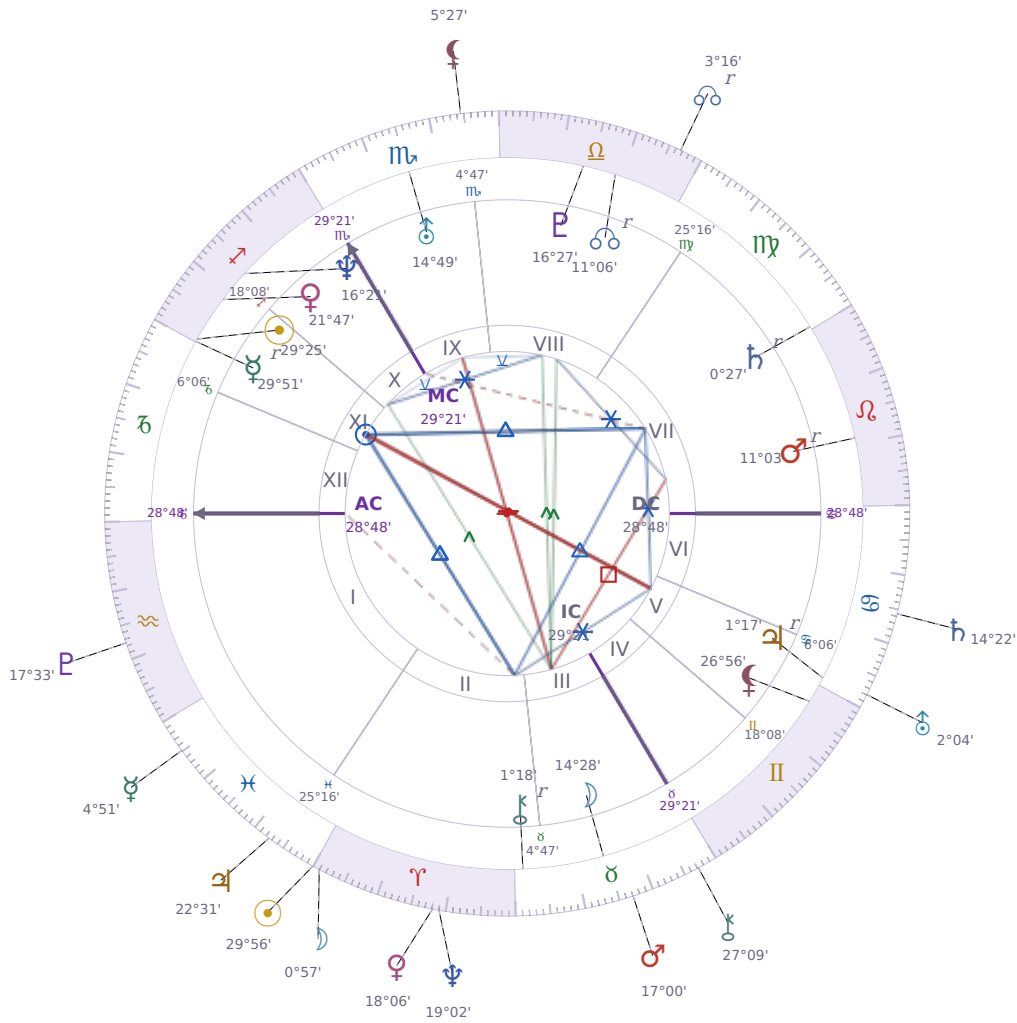

DAILY HOROSCOPE

Emmanuel Macron

President of France since 2017

♊ Sagittarius December 21, 1977 10:40 Amiens

Monday, 20 March 2024

TRANSITS FOR TODAY

|           |             |           |
|-----------|-------------|-----------|
| ☉ Sun     | in ♋ Pisces | 29°56'47" |
| ☾ Moon    | in ♋ Aries  | 0°57'42"  |
| ☿ Mercury | in ♋ Pisces | 4°51'18"  |
| ♀ Venus   | in ♋ Aries  | 18°06'18" |
| ♂ Mars    | in ♌ Taurus | 17°00'55" |
| ♃ Jupiter | in ♋ Pisces | 22°31'54" |
| ♄ Saturn  | in ♋ Cancer | 14°22'45" |

|           |               |           |
|-----------|---------------|-----------|
| ♅ Uranus  | in ♋ Cancer   | 2°04'12"  |
| ♆ Neptune | in ♈ Aries    | 19°02'25" |
| ♇ Pluto   | in ♒ Aquarius | 17°33'13" |
| ♁ Chiron  | in ♉ Taurus   | 27°09'13" |
| ♊ NNode   | in ♎ Libra Rx | 3°16'55"  |
| ♁ Lilith  | in ♏ Scorpio  | 5°27'28"  |

## NATAL PLANETS

|              |                  |           |         |
|--------------|------------------|-----------|---------|
| ☉ Sun        | in ♐ Sagittarius | 29°25'05" | XI      |
| ☾ Moon       | in ♉ Taurus      | 14°28'55" | III     |
| ☿ Mercury    | in ♐ Sagittarius | 29°51'52" | XI Rx   |
| ♀ Venus      | in ♐ Sagittarius | 21°47'46" | XI      |
| ♂ Mars       | in ♌ Leo         | 11°03'34" | VII Rx  |
| ♃ Jupiter    | in ♋ Cancer      | 1°17'35"  | V Rx    |
| ♄ Saturn     | in ♍ Virgo       | 0°27'25"  | VII Rx  |
| ♅ Uranus     | in ♏ Scorpio     | 14°49'33" | IX      |
| ♆ Neptune    | in ♐ Sagittarius | 16°21'30" | X       |
| ♇ Pluto      | in ♎ Libra       | 16°27'10" | VIII    |
| ♁ Chiron     | in ♉ Taurus      | 1°18'59"  | II Rx   |
| ♊ North Node | in ♎ Libra       | 11°07'00" | VIII Rx |
| ♁ Lilith     | in ♊ Gemini      | 26°56'07" | V       |

## KEY TRANSIT FACTORS