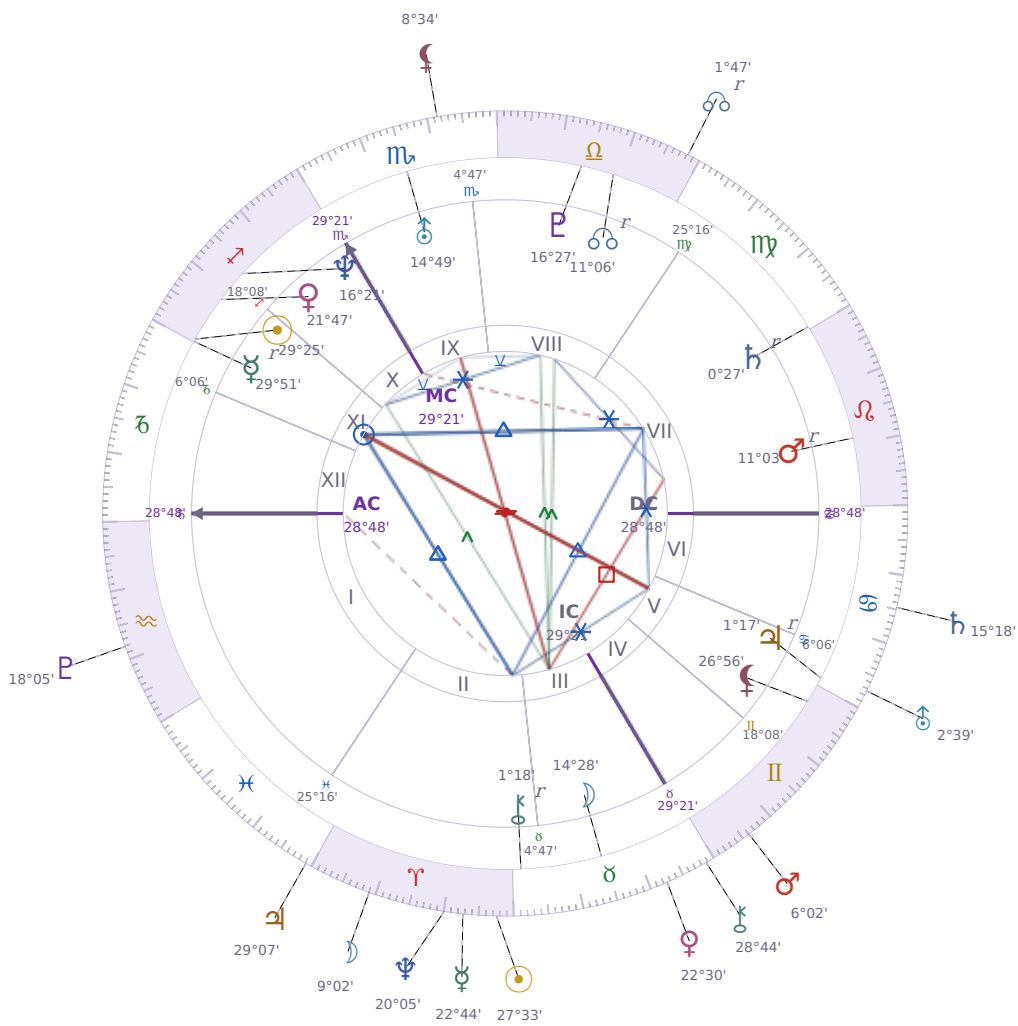

DAILY HOROSCOPE

Emmanuel Macron

President of France since 2017

♊ Sagittarius December 21, 1977 10:40 Amiens

Monday, 17 April 2024

TRANSITS FOR TODAY

☉ Sun	in ♈ Aries	27°33'10"
☾ Moon	in ♈ Aries	9°02'49"
☿ Mercury	in ♈ Aries	22°44'51"
♀ Venus	in ♉ Taurus	22°30'55"
♂ Mars	in ♊ Gemini	6°02'53"
♃ Jupiter	in ♓ Pisces	29°07'14"
♄ Saturn	in ♋ Cancer	15°18'52"

♅ Uranus	in ♋ Cancer	2°39'38"
♆ Neptune	in ♈ Aries	20°05'14"
♇ Pluto	in ♒ Aquarius	18°05'09"
♁ Chiron	in ♉ Taurus	28°44'10"
♊ NNode	in ♎ Libra Rx	1°47'55"
♁ Lilith	in ♏ Scorpio	8°34'12"

NATAL PLANETS

☉ Sun	in ♐ Sagittarius	29°25'05"	XI
☾ Moon	in ♉ Taurus	14°28'55"	III
☿ Mercury	in ♐ Sagittarius	29°51'52"	XI Rx
♀ Venus	in ♐ Sagittarius	21°47'46"	XI
♂ Mars	in ♌ Leo	11°03'34"	VII Rx
♃ Jupiter	in ♋ Cancer	1°17'35"	V Rx
♄ Saturn	in ♍ Virgo	0°27'25"	VII Rx
♅ Uranus	in ♏ Scorpio	14°49'33"	IX
♆ Neptune	in ♐ Sagittarius	16°21'30"	X
♇ Pluto	in ♎ Libra	16°27'10"	VIII
♁ Chiron	in ♉ Taurus	1°18'59"	II Rx
♊ North Node	in ♎ Libra	11°07'00"	VIII Rx
♁ Lilith	in ♊ Gemini	26°56'07"	V

KEY TRANSIT FACTORS

♇ Pluto * Sextile ♆ natal Neptune *

While this lasts, you find it easier to **see through confusion and spot what's actually real** in situations that usually feel murky to you. Your intuition sharpens without becoming unreliable, so you can trust your gut feelings more than usual. This is a good time to make decisions about things you've been uncertain about, because you're cutting through the fog naturally.