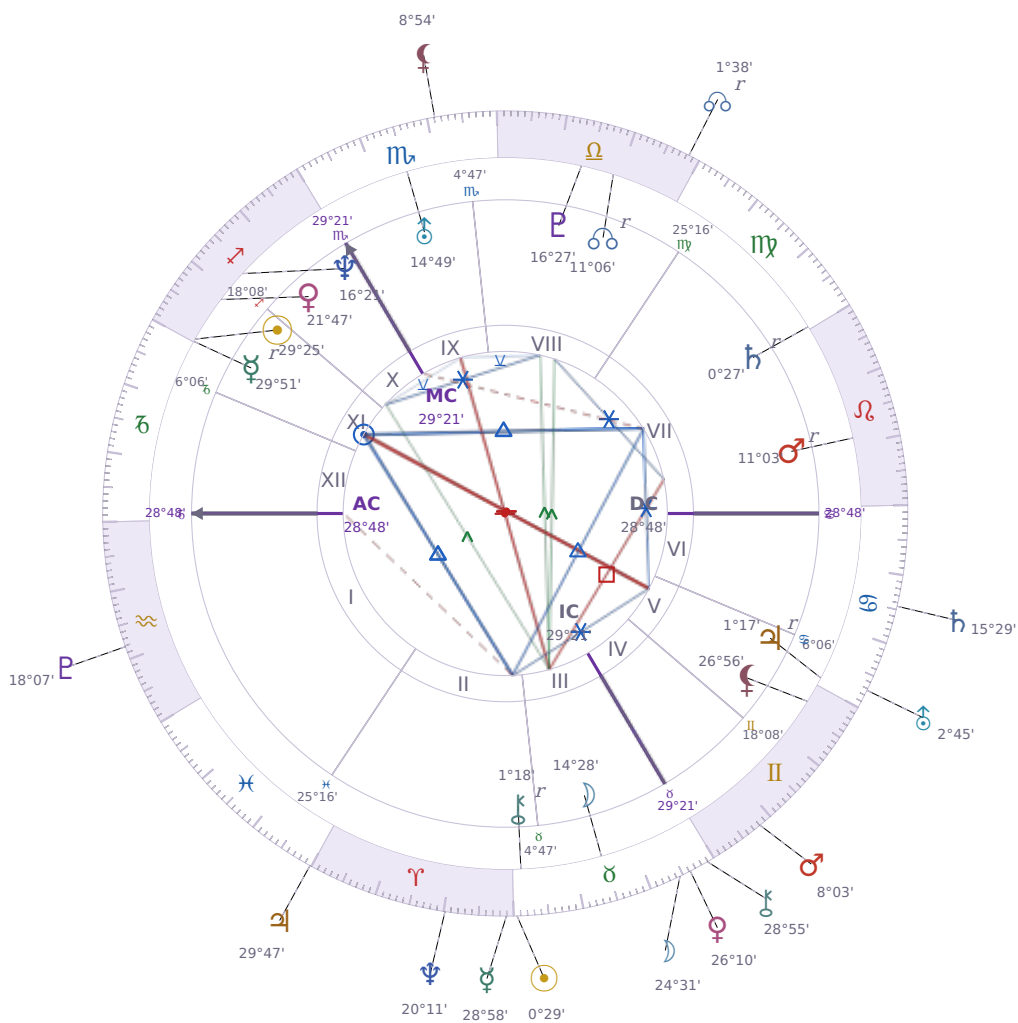

DAILY HOROSCOPE

Emmanuel Macron

President of France since 2017

♐ Sagittarius December 21, 1977 10:40 Amiens

Thursday, 20 April 2024

TRANSITS FOR TODAY

| | | |
|-----------|-------------|-----------|
| ☉ Sun | in ♉ Taurus | 0°29'10" |
| ☾ Moon | in ♉ Taurus | 24°31'56" |
| ☿ Mercury | in ♈ Aries | 28°58'05" |
| ♀ Venus | in ♉ Taurus | 26°10'20" |
| ♂ Mars | in ♊ Gemini | 8°03'47" |
| ♃ Jupiter | in ♓ Pisces | 29°47'52" |
| ♄ Saturn | in ♋ Cancer | 15°29'35" |

| | | |
|-----------|---------------|-----------|
| ♅ Uranus | in ♋ Cancer | 2°45'39" |
| ♆ Neptune | in ♈ Aries | 20°11'59" |
| ♇ Pluto | in ♒ Aquarius | 18°07'31" |
| ♁ Chiron | in ♉ Taurus | 28°56'00" |
| ♁ NNode | in ♎ Libra Rx | 1°38'23" |
| ♁ Lilith | in ♏ Scorpio | 8°54'13" |

KEY DATE

☉ Sun enters ♉ Taurus

Sun in *Taurus* shifts your focus to **building something solid** — you'll notice yourself moving slower, asking more questions before committing, and **caring more about what lasts** than what's quick or shiny. In relationships and at work, people become more **stubborn but reliable**, and conversations tend to circle back to money, comfort, or security rather than abstract ideas. This four-week period brings a practical mood where **finishing tasks** matters more than starting new ones, and you'll probably spend more time on your home, finances, or strengthening bonds with people you already trust.