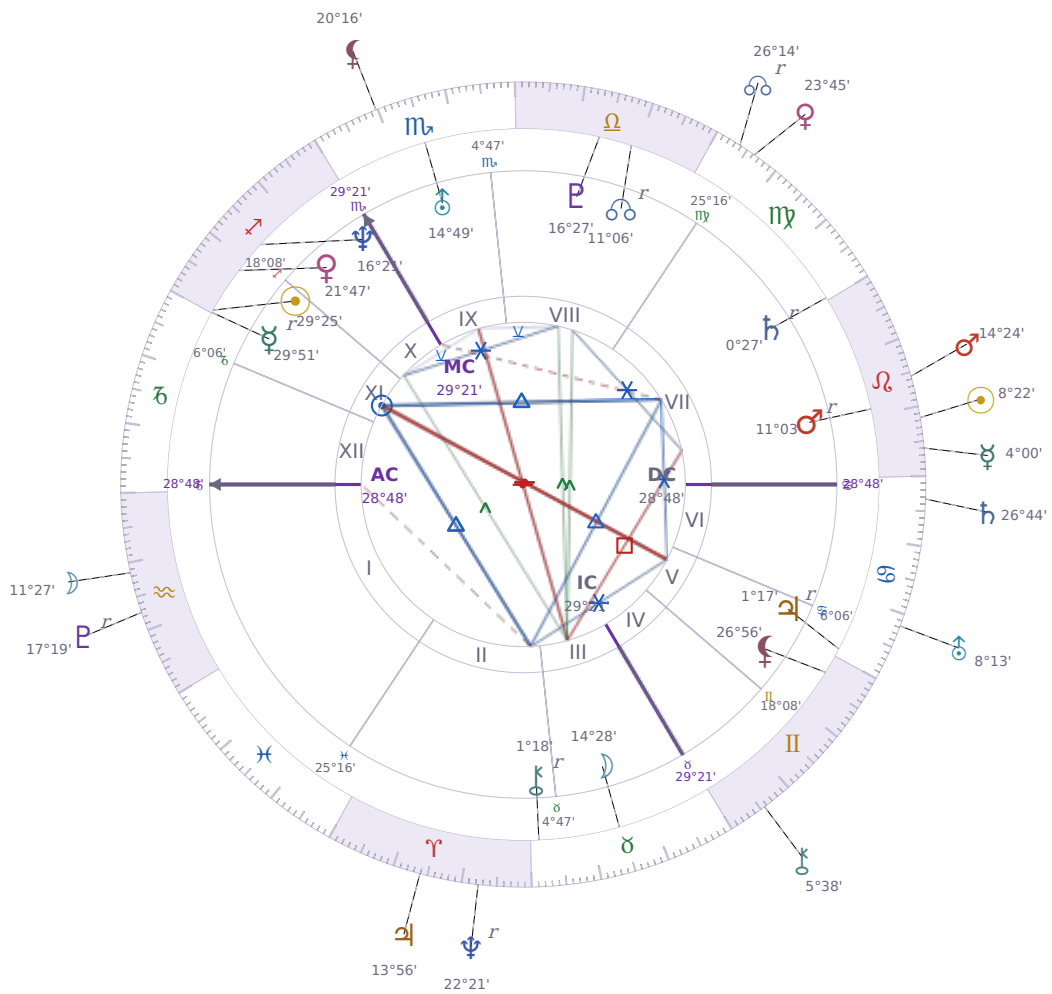

DAILY HOROSCOPE

## Emmanuel Macron

President of France since 2017

♊ Sagittarius December 21, 1977 10:40 Amiens

Monday, 31 July 2034