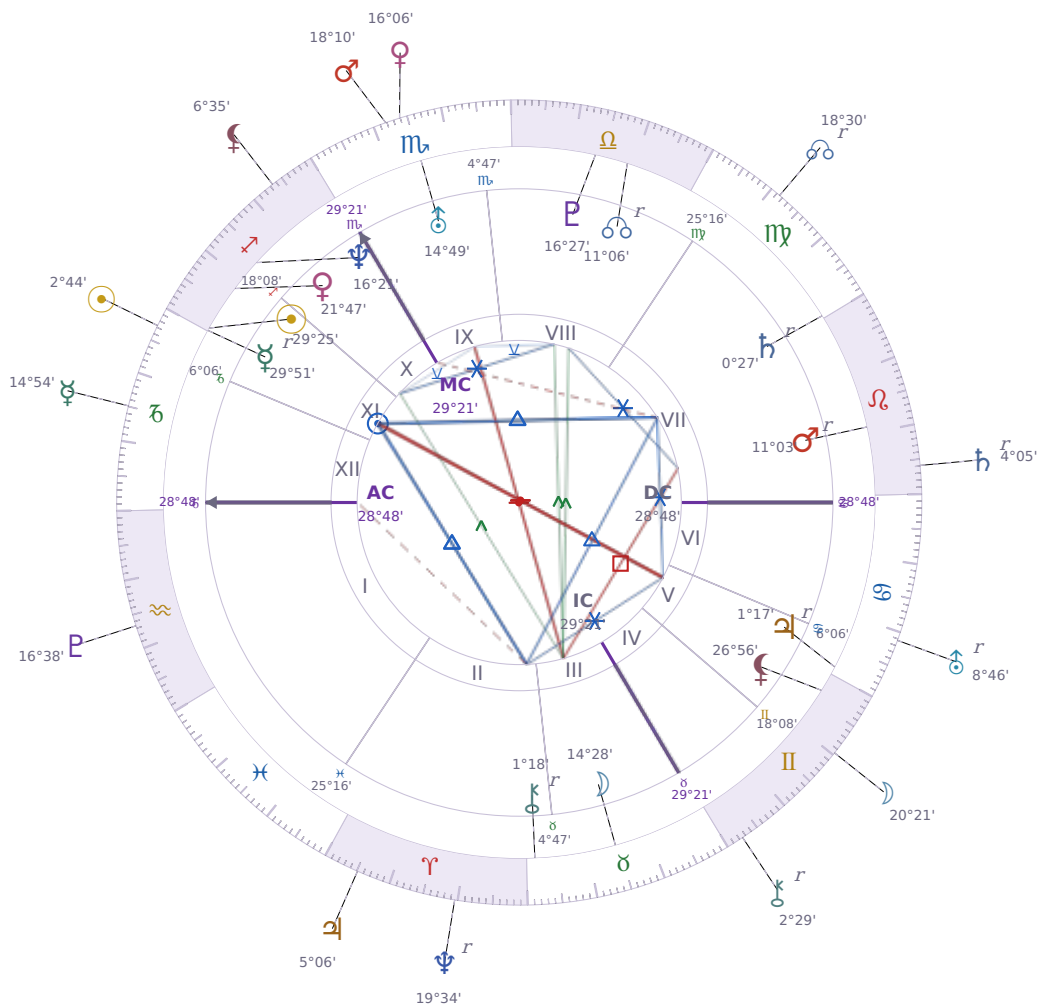

DAILY HOROSCOPE

Emmanuel Macron

President of France since 2017

♊ Sagittarius December 21, 1977 10:40 Amiens

Sunday, 24 December 2034

TRANSITS FOR TODAY

☉ Sun	in ♑ Capricorn	2°44'00"
☾ Moon	in ♊ Gemini	20°21'14"
☿ Mercury	in ♑ Capricorn	14°54'37"
♀ Venus	in ♏ Scorpio	16°06'12"
♂ Mars	in ♏ Scorpio	18°10'31"
♃ Jupiter	in ♈ Aries	5°06'57"
♄ Saturn	in ♌ Leo Rx	4°05'27"

♅ Uranus	in ♋ Cancer Rx	8°46'38"
♆ Neptune	in ♈ Aries Rx	19°34'23"
♇ Pluto	in ♒ Aquarius	16°38'09"
♁ Chiron	in ♊ Gemini Rx	2°29'47"
♁ NNode	in ♍ Virgo Rx	18°30'23"
♁ Lilith	in ♏ Sagittarius	6°35'45"

NATAL PLANETS

KEY TRANSIT FACTORS

♇ Pluto * Sextile ♆ natal Neptune *

While this lasts, you find it easier to **see through confusion and spot what's actually real** in situations that usually feel murky to you. Your intuition sharpens without becoming unreliable, so you can trust your gut feelings more than usual. This is a good time to make decisions about things you've been uncertain about, because you're cutting through the fog naturally.