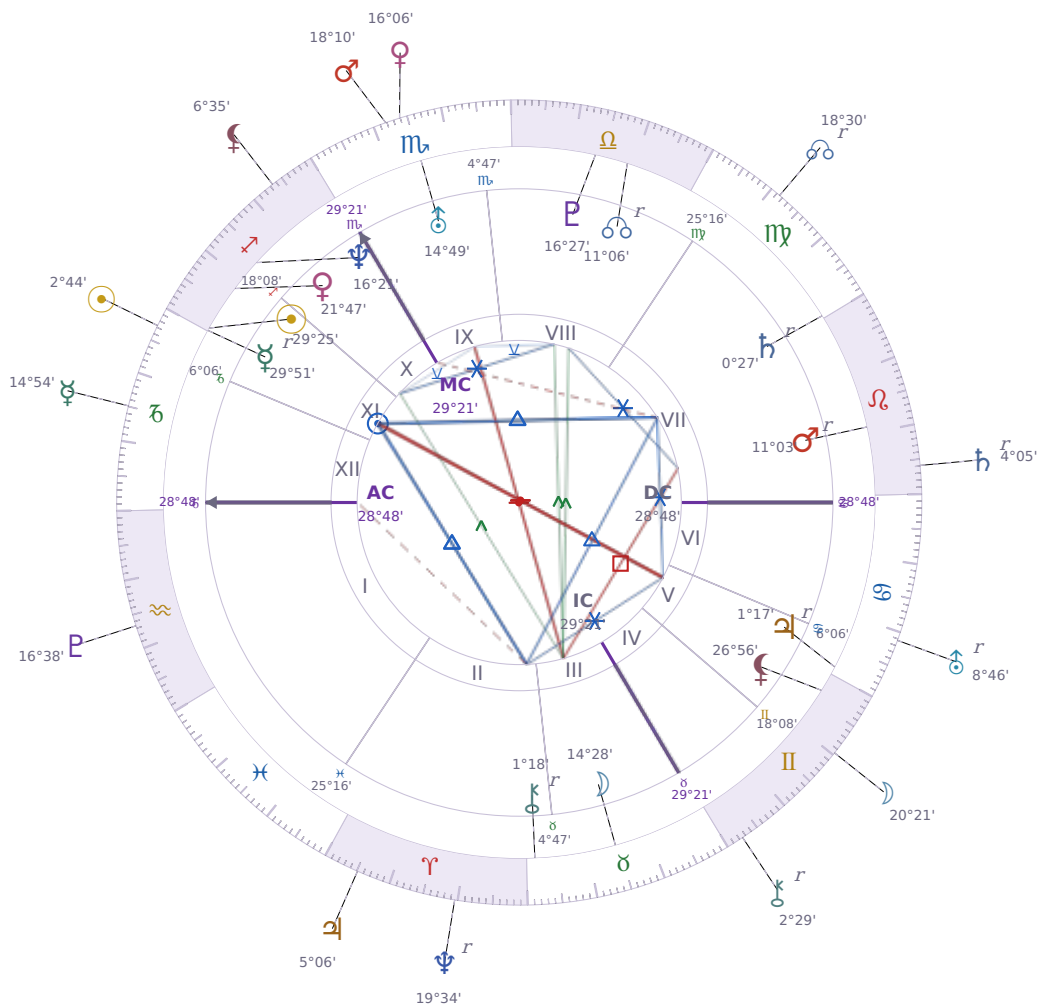

DAILY HOROSCOPE

Emmanuel Macron

President of France since 2017

♊ Sagittarius December 21, 1977 10:40 Amiens

Sunday, 24 December 2034

TRANSITS FOR TODAY

☉ Sun	in ♐ Capricorn	2°44'00"
☾ Moon	in ♊ Gemini	20°21'14"
☿ Mercury	in ♐ Capricorn	14°54'37"
♀ Venus	in ♏ Scorpio	16°06'12"
♂ Mars	in ♏ Scorpio	18°10'31"
♃ Jupiter	in ♈ Aries	5°06'57"
♄ Saturn	in ♌ Leo Rx	4°05'27"

♅ Uranus	in ♋ Cancer Rx	8°46'38"
♆ Neptune	in ♈ Aries Rx	19°34'23"
♇ Pluto	in ♒ Aquarius	16°38'09"
♁ Chiron	in ♊ Gemini Rx	2°29'47"
♁ NNode	in ♍ Virgo Rx	18°30'23"
♁ Lilith	in ♏ Sagittarius	6°35'45"

NATAL PLANETS

KEY TRANSIT FACTORS

♇ Pluto * Sextile ♆ natal Neptune ★

While this lasts, you find it easier to **see through confusion and spot what's actually real** in situations that usually feel murky to you. Your intuition sharpens without becoming unreliable, so you can trust your gut feelings more than usual. This is a good time to make decisions about things you've been uncertain about, because you're cutting through the fog naturally.