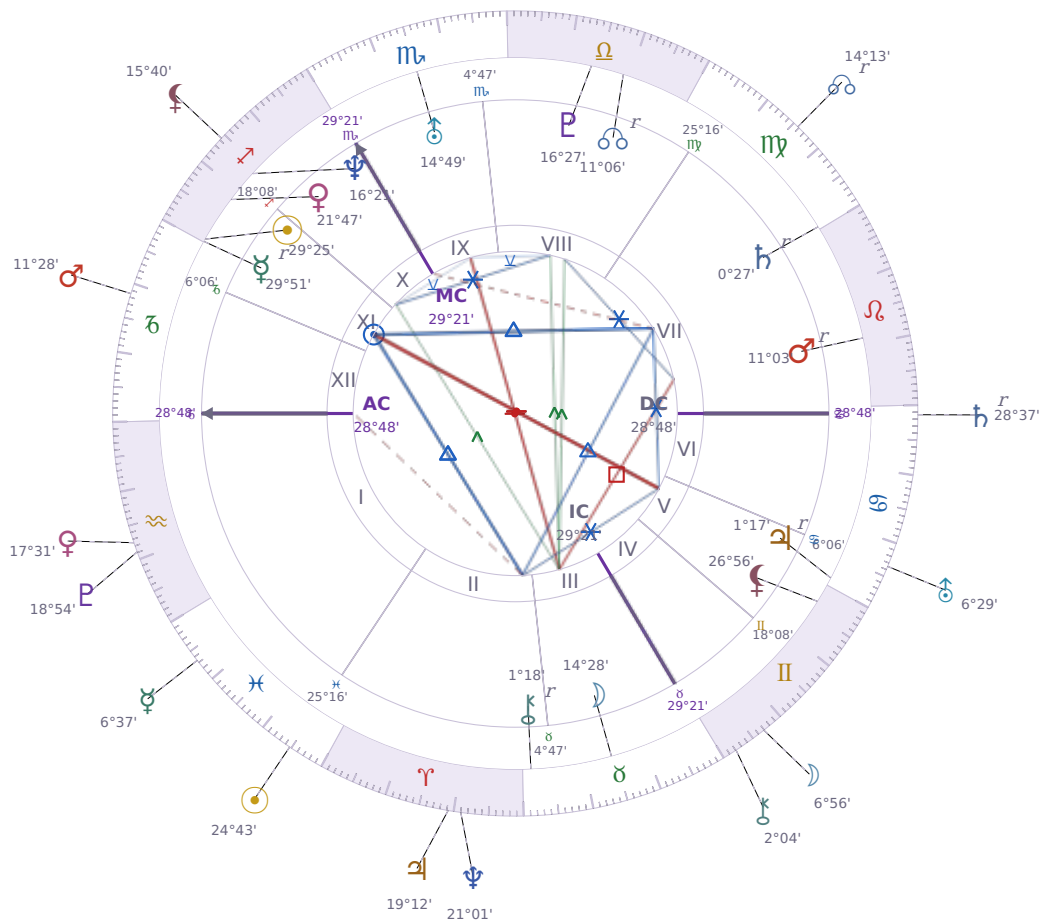

DAILY HOROSCOPE

Emmanuel Macron

President of France since 2017

♊ Sagittarius December 21, 1977 10:40 Amiens

Thursday, 15 March 2035

TRANSITS FOR TODAY

☉ Sun	in ♋ Pisces	24°43'54"
☾ Moon	in ♊ Gemini	6°56'31"
☿ Mercury	in ♋ Pisces	6°37'29"
♀ Venus	in ♒ Aquarius	17°31'06"
♂ Mars	in ♐ Capricorn	11°28'48"
♃ Jupiter	in ♈ Aries	19°12'26"
♄ Saturn	in ♋ Cancer Rx	28°37'53"

♅ Uranus	in ♋ Cancer	6°29'13"
♆ Neptune	in ♈ Aries	21°01'31"
♇ Pluto	in ♒ Aquarius	18°54'29"
♁ Chiron	in ♊ Gemini	2°04'14"
♊ NNode	in ♍ Virgo Rx	14°13'01"
♁ Lilith	in ♐ Sagittarius	15°40'18"

NATAL PLANETS

KEY DATE

♅ Uranus stations Direct

Uranus turning direct after months backward means **stuck situations finally shift** — delays in tech, contracts, or unusual projects resume their forward motion. What felt **blocked or confusing** about your routines, friendships, or work systems becomes **clearer to act on** now that the planet moves the way it normally does. Most people notice they can **make real changes** instead of just thinking about them, whether that's switching jobs, updating systems, or ending relationships that went nowhere during the retrograde.