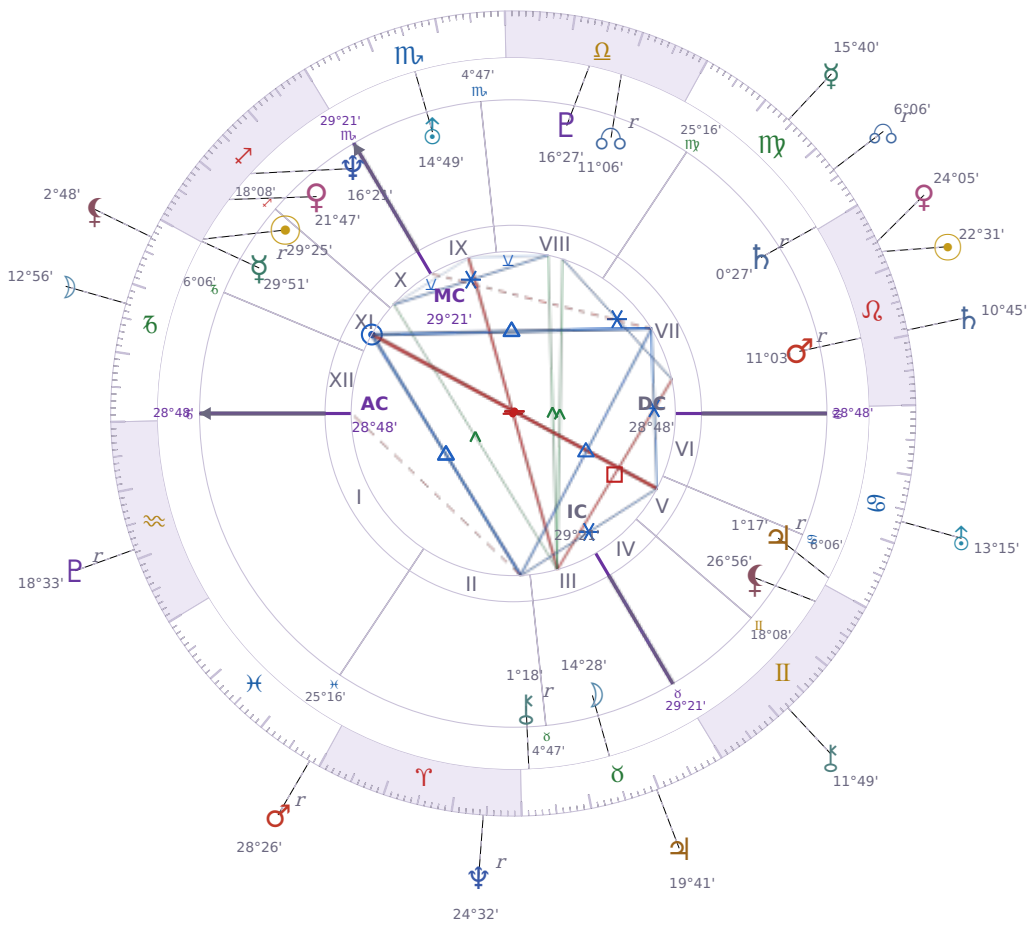

DAILY HOROSCOPE

Emmanuel Macron

President of France since 2017

♊ Sagittarius December 21, 1977 10:40 Amiens

Wednesday, 15 August 2035

TRANSITS FOR TODAY

☉ Sun	in ♌ Leo	22°31'05"
☾ Moon	in ♑ Capricorn	12°56'19"
☿ Mercury	in ♍ Virgo	15°40'03"
♀ Venus	in ♌ Leo	24°05'52"
♂ Mars	in ♓ Pisces Rx	28°26'02"
♃ Jupiter	in ♉ Taurus	19°41'42"
♄ Saturn	in ♌ Leo	10°45'32"

♅ Uranus	in ♋ Cancer	13°15'00"
♆ Neptune	in ♈ Aries Rx	24°32'07"
♇ Pluto	in ♒ Aquarius Rx	18°33'04"
♁ Chiron	in ♊ Gemini	11°49'05"
♁ NNode	in ♍ Virgo Rx	6°06'53"
♁ Lilith	in ♑ Capricorn	2°48'10"

NATAL PLANETS