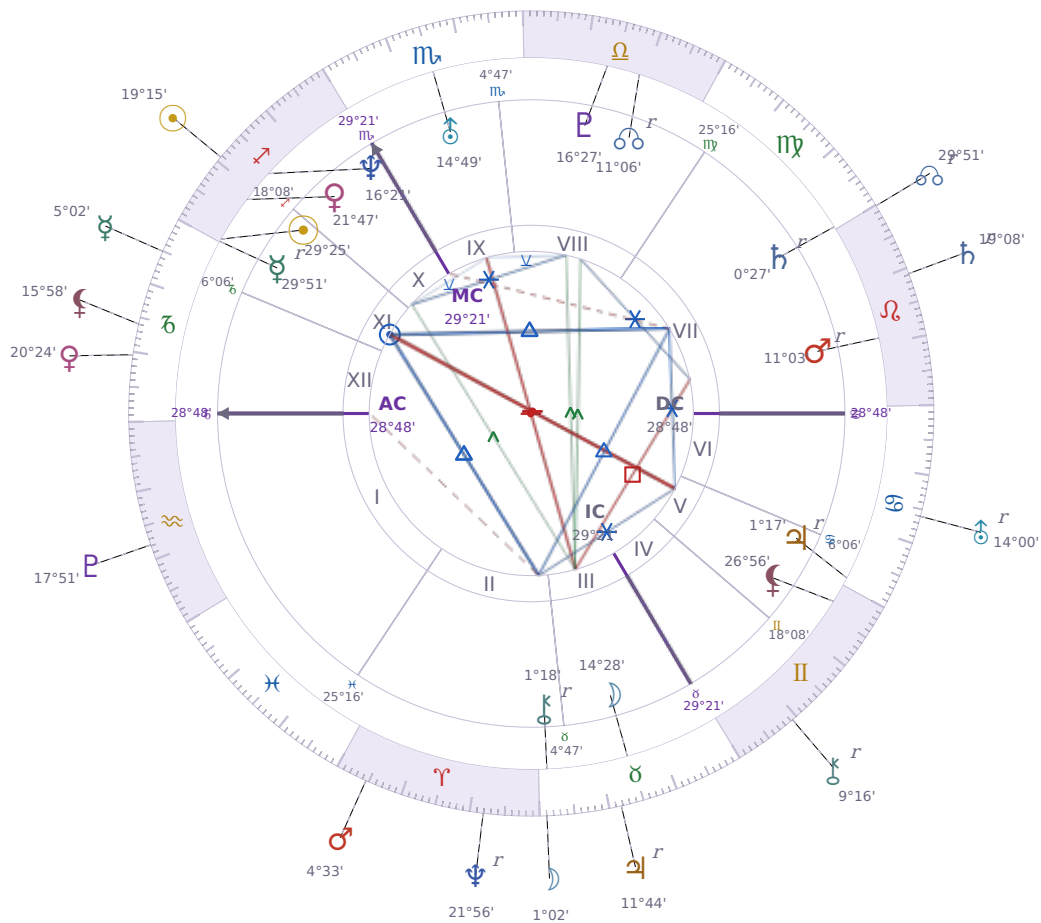

DAILY HOROSCOPE

Emmanuel Macron

President of France since 2017

♐ Sagittarius December 21, 1977 10:40 Amiens

Tuesday, 11 December 2035

TRANSITS FOR TODAY

☉ Sun	in ♐ Sagittarius	19°15'22"
☾ Moon	in ♉ Taurus	1°02'48"
☿ Mercury	in ♑ Capricorn	5°02'37"
♀ Venus	in ♑ Capricorn	20°24'14"
♂ Mars	in ♈ Aries	4°33'26"
♃ Jupiter	in ♉ Taurus Rx	11°44'36"
♄ Saturn	in ♌ Leo Rx	19°08'07"

♅ Uranus	in ♋ Cancer	Rx	14°00'18"
♆ Neptune	in ♈ Aries	Rx	21°56'49"
♇ Pluto	in ♒ Aquarius		17°51'05"
♁ Chiron	in ♊ Gemini	Rx	9°16'23"
♁ NNode	in ♌ Leo	Rx	29°51'54"
♁ Lilith	in ♐ Capricorn		15°58'13"

NATAL PLANETS

KEY TRANSIT FACTORS

♇ Pluto * Sextile ♆ natal Neptune *

While this lasts, you find it easier to **see through confusion and spot what's actually real** in situations that usually feel murky to you. Your intuition sharpens without becoming unreliable, so you can trust your gut feelings more than usual. This is a good time to make decisions about things you've been uncertain about, because you're cutting through the fog naturally.