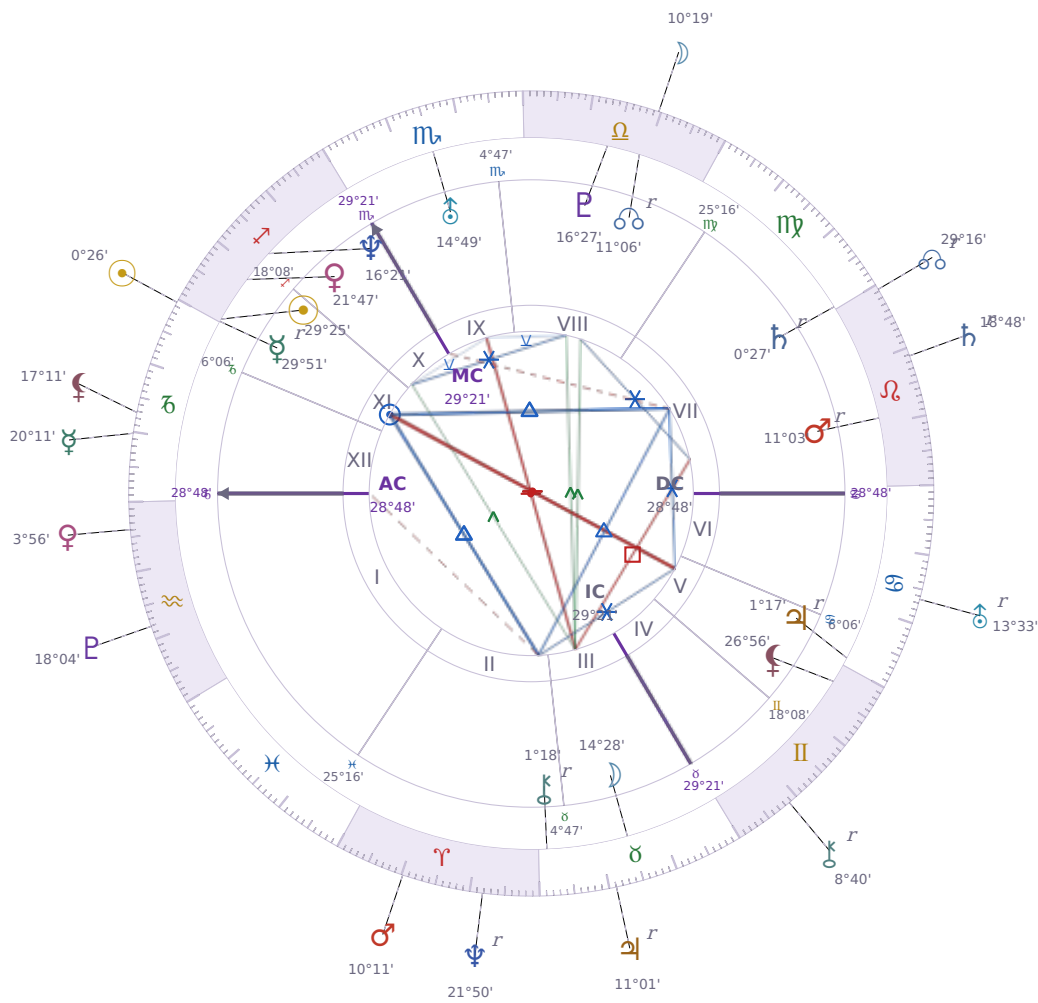

DAILY HOROSCOPE

Emmanuel Macron

President of France since 2017

♊ Sagittarius December 21, 1977 10:40 Amiens

Saturday, 22 December 2035

TRANSITS FOR TODAY

☉ Sun	in ♐ Capricorn	0°26'42"
☾ Moon	in ♎ Libra	10°19'50"
☿ Mercury	in ♐ Capricorn	20°11'50"
♀ Venus	in ♒ Aquarius	3°56'35"
♂ Mars	in ♈ Aries	10°11'19"
♃ Jupiter	in ♉ Taurus Rx	11°01'49"
♄ Saturn	in ♌ Leo Rx	18°48'07"

♅ Uranus	in ♋ Cancer	Rx	13°33'55"
♆ Neptune	in ♈ Aries	Rx	21°50'46"
♇ Pluto	in ♒ Aquarius		18°04'11"
♁ Chiron	in ♊ Gemini	Rx	8°40'28"
♁ NNode	in ♌ Leo	Rx	29°16'58"
♁ Lilith	in ♏ Capricorn		17°11'44"

NATAL PLANETS

KEY DATE

☉ Sun enters ♏ Capricorn

The Sun moving into *Capricorn* shifts focus toward **getting results** and **building something real** — you'll notice people around you tightening routines, setting deadlines, and cutting away what doesn't work. At work and in projects, there's a **push for efficiency** over comfort, so meetings get shorter, decisions happen faster, and people care less about feelings and more about the bottom line. In relationships and friendships, expect **less small talk** and more honest conversations about what actually matters — this is when people check in on whether things are moving forward or just stalling.