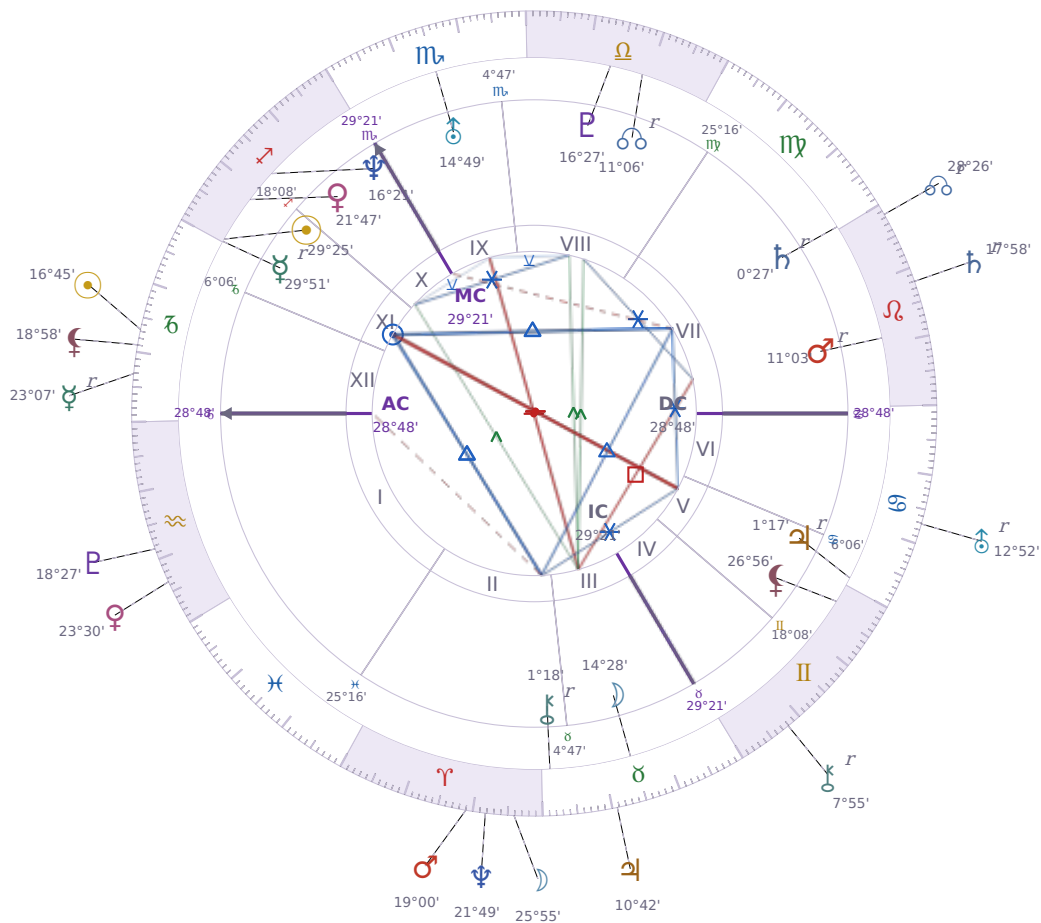

DAILY HOROSCOPE

Emmanuel Macron

President of France since 2017

♊ Sagittarius December 21, 1977 10:40 Amiens

Monday, 7 January 2036

TRANSITS FOR TODAY

☉ Sun	in ♑ Capricorn	16°45'10"
☾ Moon	in ♈ Aries	25°55'46"
☿ Mercury	in ♑ Capricorn Rx	23°07'25"
♀ Venus	in ♒ Aquarius	23°30'33"
♂ Mars	in ♈ Aries	19°00'32"
♃ Jupiter	in ♉ Taurus	10°42'55"
♄ Saturn	in ♌ Leo Rx	17°58'02"

♅ Uranus	in ♋ Cancer	Rx	12°52'46"
♆ Neptune	in ♈ Aries		21°49'14"
♇ Pluto	in ♒ Aquarius		18°27'17"
♁ Chiron	in ♊ Gemini	Rx	7°55'23"
♁ NNode	in ♌ Leo	Rx	28°26'08"
♁ Lilith	in ♑ Capricorn		18°58'35"

NATAL PLANETS

KEY TRANSIT FACTORS

♇ Pluto * Sextile ♆ natal Neptune *

While this lasts, you find it easier to **see through confusion and spot what's actually real** in situations that usually feel murky to you. Your intuition sharpens without becoming unreliable, so you can trust your gut feelings more than usual. This is a good time to make decisions about things you've been uncertain about, because you're cutting through the fog naturally.