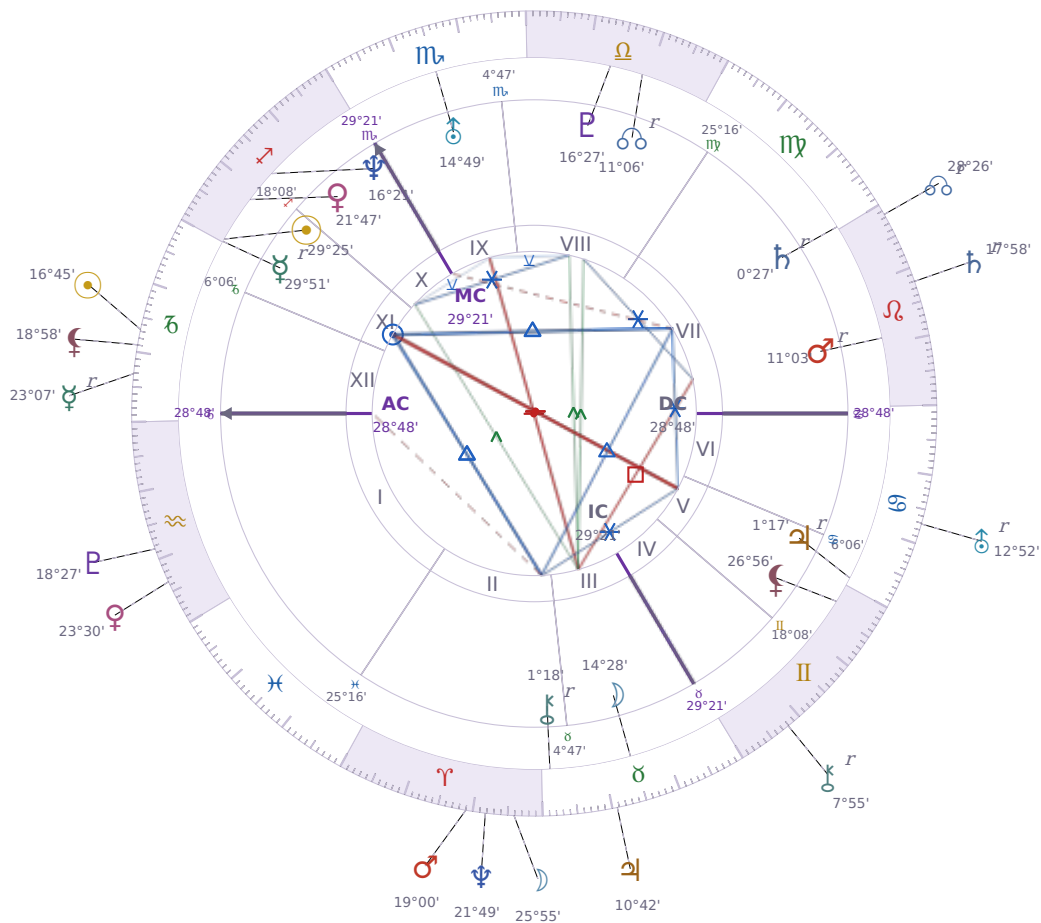

DAILY HOROSCOPE

Emmanuel Macron

President of France since 2017

♊ Sagittarius December 21, 1977 10:40 Amiens

Monday, 7 January 2036

TRANSITS FOR TODAY

☉ Sun	in ♑ Capricorn	16°45'10"
☾ Moon	in ♈ Aries	25°55'46"
☿ Mercury	in ♑ Capricorn Rx	23°07'25"
♀ Venus	in ♒ Aquarius	23°30'33"
♂ Mars	in ♈ Aries	19°00'32"
♃ Jupiter	in ♉ Taurus	10°42'55"
♄ Saturn	in ♌ Leo Rx	17°58'02"

♅ Uranus	in ♋ Cancer	Rx	12°52'46"
♆ Neptune	in ♈ Aries		21°49'14"
♇ Pluto	in ♒ Aquarius		18°27'17"
♁ Chiron	in ♊ Gemini	Rx	7°55'23"
♁ NNode	in ♌ Leo	Rx	28°26'08"
♁ Lilith	in ♏ Capricorn		18°58'35"

NATAL PLANETS

KEY TRANSIT FACTORS

♇ Pluto * Sextile ♆ natal Neptune *

While this lasts, you find it easier to **see through confusion and spot what's actually real** in situations that usually feel murky to you. Your intuition sharpens without becoming unreliable, so you can trust your gut feelings more than usual. This is a good time to make decisions about things you've been uncertain about, because you're cutting through the fog naturally.