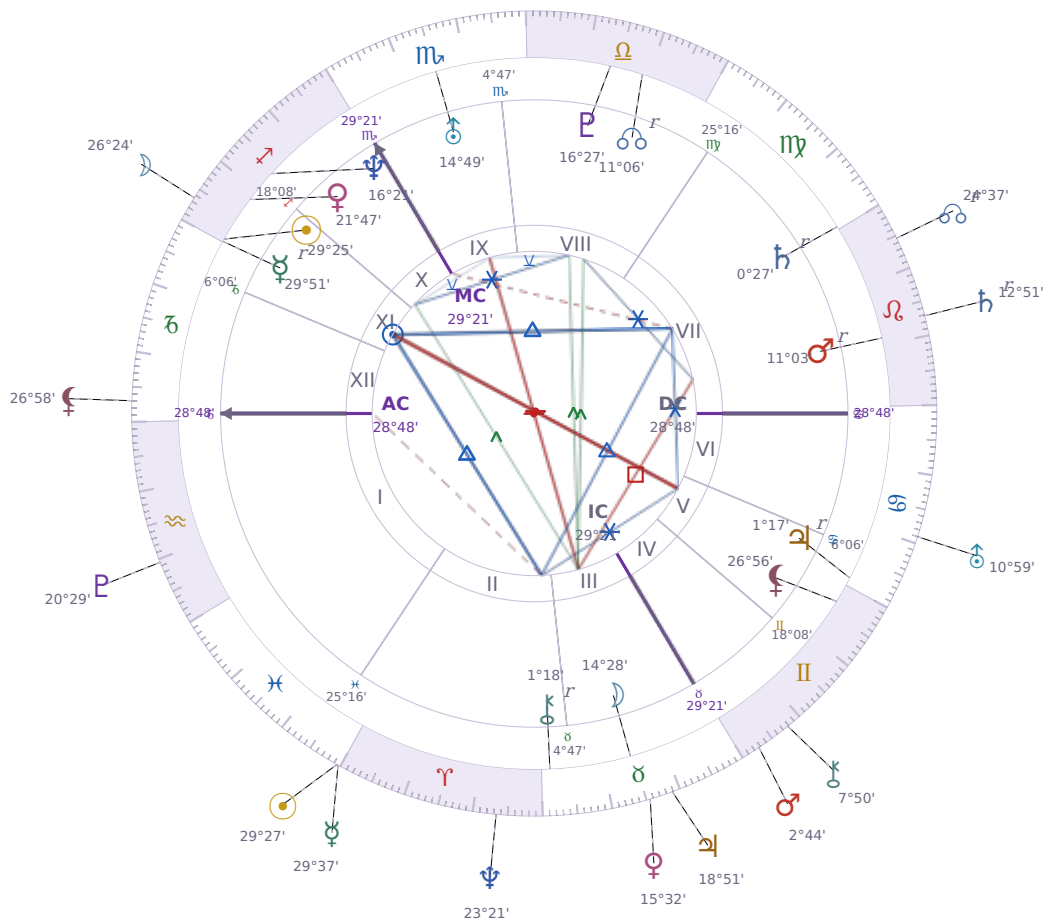

DAILY HOROSCOPE

## Emmanuel Macron

President of France since 2017

♊ Sagittarius December 21, 1977 10:40 Amiens

Wednesday, 19 March 2036

### TRANSITS FOR TODAY

☉ Sun	in ♋ Pisces	29°27'35"
☾ Moon	in ♊ Sagittarius	26°24'31"
☿ Mercury	in ♋ Pisces	29°37'37"
♀ Venus	in ♌ Taurus	15°32'50"
♂ Mars	in ♊ Gemini	2°44'31"
♃ Jupiter	in ♌ Taurus	18°51'25"
♄ Saturn	in ♌ Leo Rx	12°51'20"