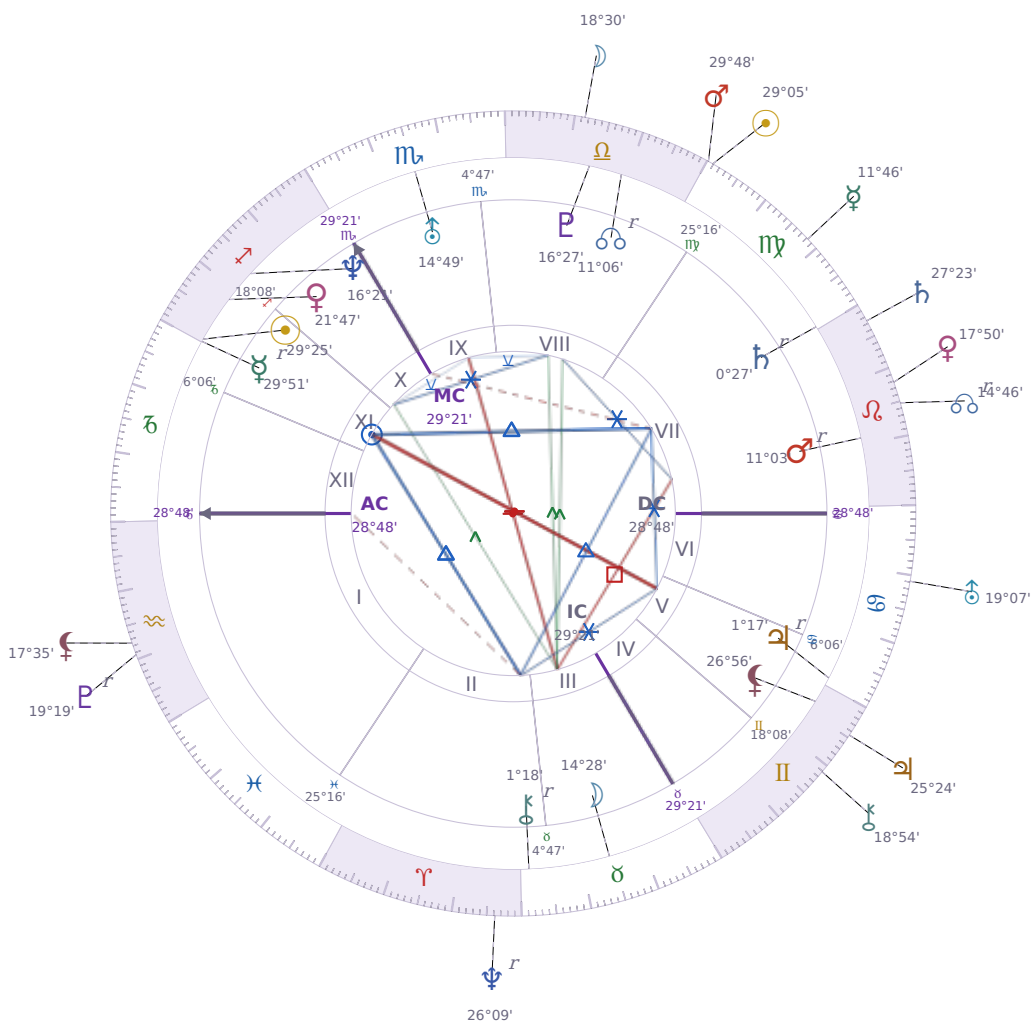

DAILY HOROSCOPE

Emmanuel Macron

President of France since 2017

♊ Sagittarius December 21, 1977 10:40 Amiens

Sunday, 21 September 2036

TRANSITS FOR TODAY

☉ Sun	in ♍ Virgo	29°05'14"
☾ Moon	in ♎ Libra	18°30'54"
☿ Mercury	in ♍ Virgo	11°46'23"
♀ Venus	in ♌ Leo	17°50'29"
♂ Mars	in ♍ Virgo	29°48'15"
♃ Jupiter	in ♊ Gemini	25°24'26"
♄ Saturn	in ♌ Leo	27°23'46"