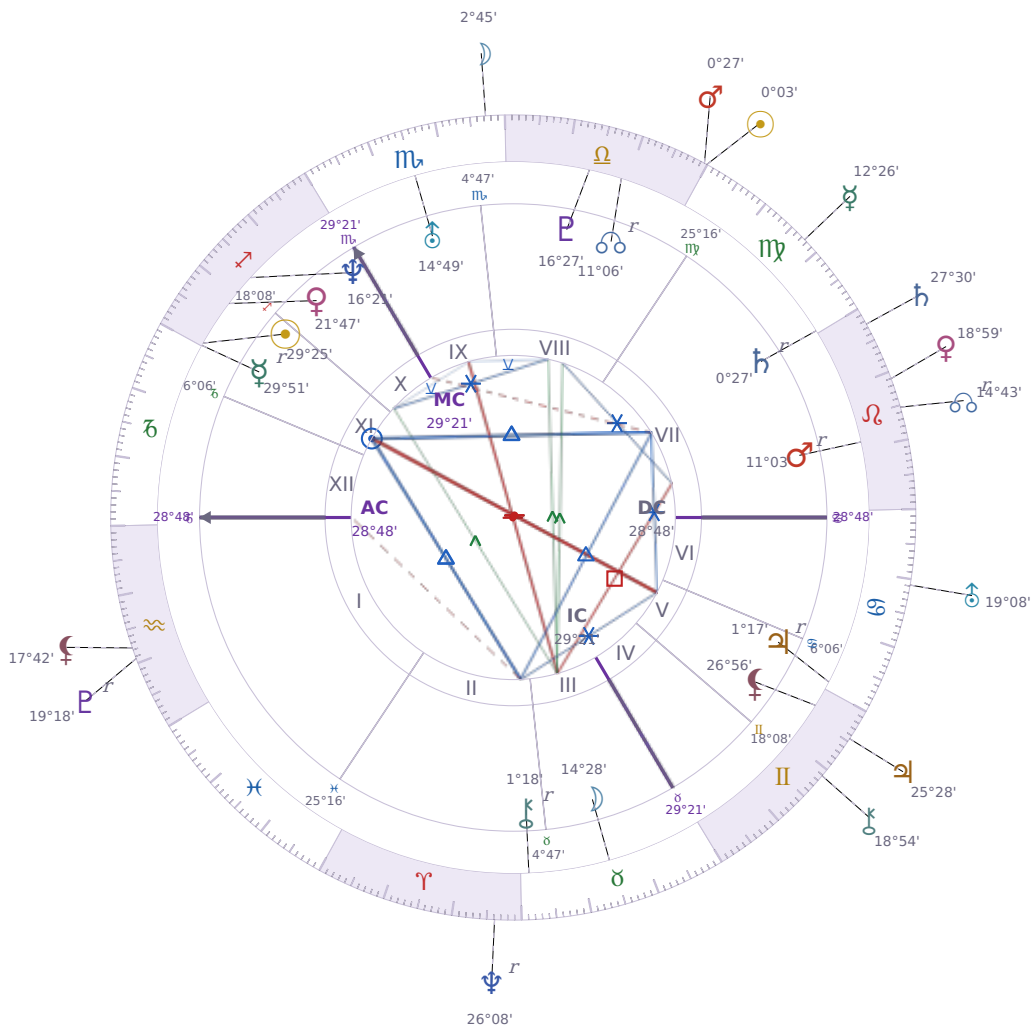

DAILY HOROSCOPE

Emmanuel Macron

President of France since 2017

♊ Sagittarius December 21, 1977 10:40 Amiens

Monday, 22 September 2036

TRANSITS FOR TODAY

☉ Sun	in ♎ Libra	0°03'57"
☾ Moon	in ♏ Scorpio	2°45'05"
☿ Mercury	in ♍ Virgo	12°26'27"
♀ Venus	in ♌ Leo	18°59'23"
♂ Mars	in ♎ Libra	0°27'01"
♃ Jupiter	in ♊ Gemini	25°28'39"
♄ Saturn	in ♌ Leo	27°30'40"

♅ Uranus	in ♋ Cancer	19°08'44"
♆ Neptune	in ♈ Aries Rx	26°08'28"
♇ Pluto	in ♒ Aquarius Rx	19°18'41"
♁ Chiron	in ♊ Gemini	18°54'25"
♁ NNode	in ♌ Leo Rx	14°43'10"
♁ Lilith	in ♒ Aquarius	17°42'11"

NATAL PLANETS