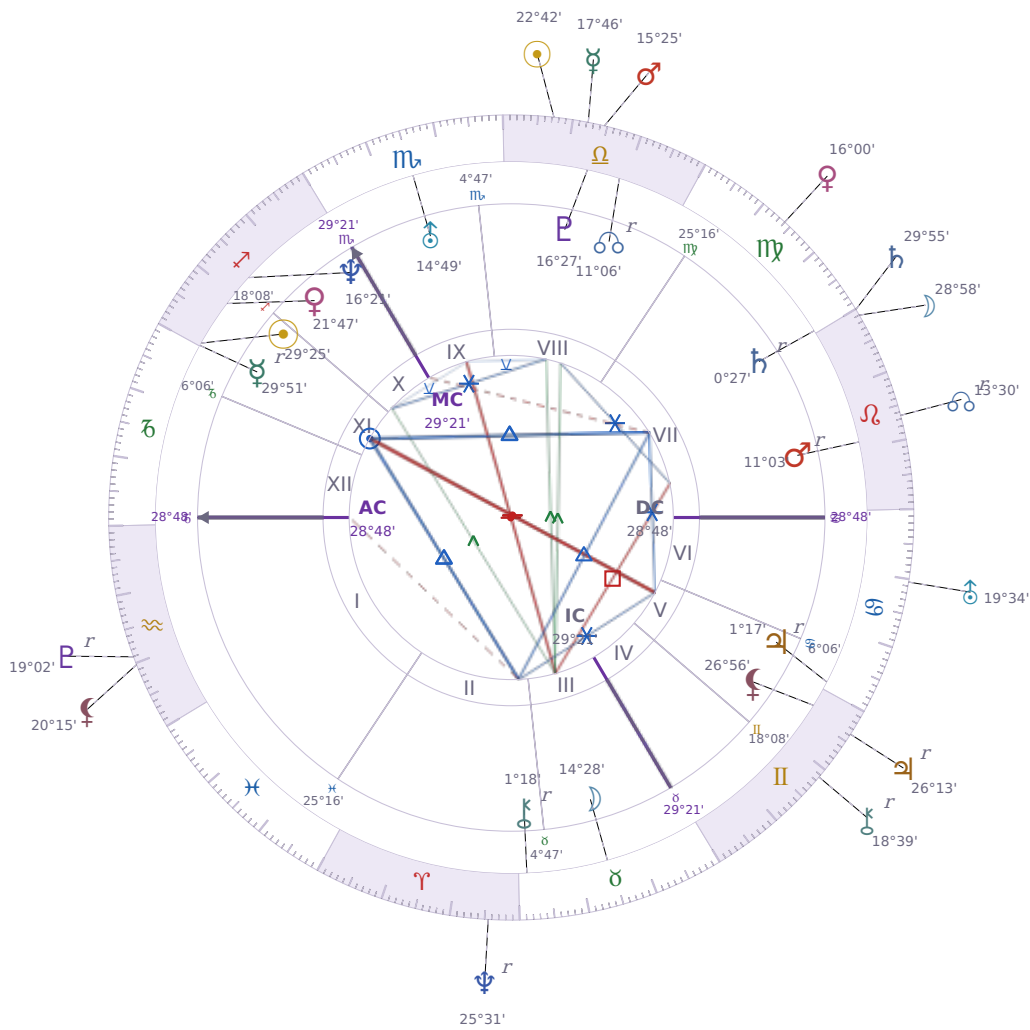

DAILY HOROSCOPE

Emmanuel Macron

President of France since 2017

♊ Sagittarius December 21, 1977 10:40 Amiens

Wednesday, 15 October 2036

TRANSITS FOR TODAY

| | | |
|-----------|----------------|-----------|
| ☉ Sun | in ♎ Libra | 22°42'49" |
| ☾ Moon | in ♌ Leo | 28°58'53" |
| ☿ Mercury | in ♎ Libra | 17°46'16" |
| ♀ Venus | in ♍ Virgo | 16°00'43" |
| ♂ Mars | in ♎ Libra | 15°25'18" |
| ♃ Jupiter | in ♊ Gemini Rx | 26°13'56" |
| ♄ Saturn | in ♌ Leo | 29°55'26" |

| | | |
|-----------|------------------|-----------|
| ♅ Uranus | in ♋ Cancer | 19°34'29" |
| ♆ Neptune | in ♈ Aries Rx | 25°31'43" |
| ♇ Pluto | in ♒ Aquarius Rx | 19°02'28" |
| ♁ Chiron | in ♊ Gemini Rx | 18°39'59" |
| ♁ NNode | in ♌ Leo Rx | 13°30'05" |
| ♁ Lilith | in ♒ Aquarius | 20°15'01" |