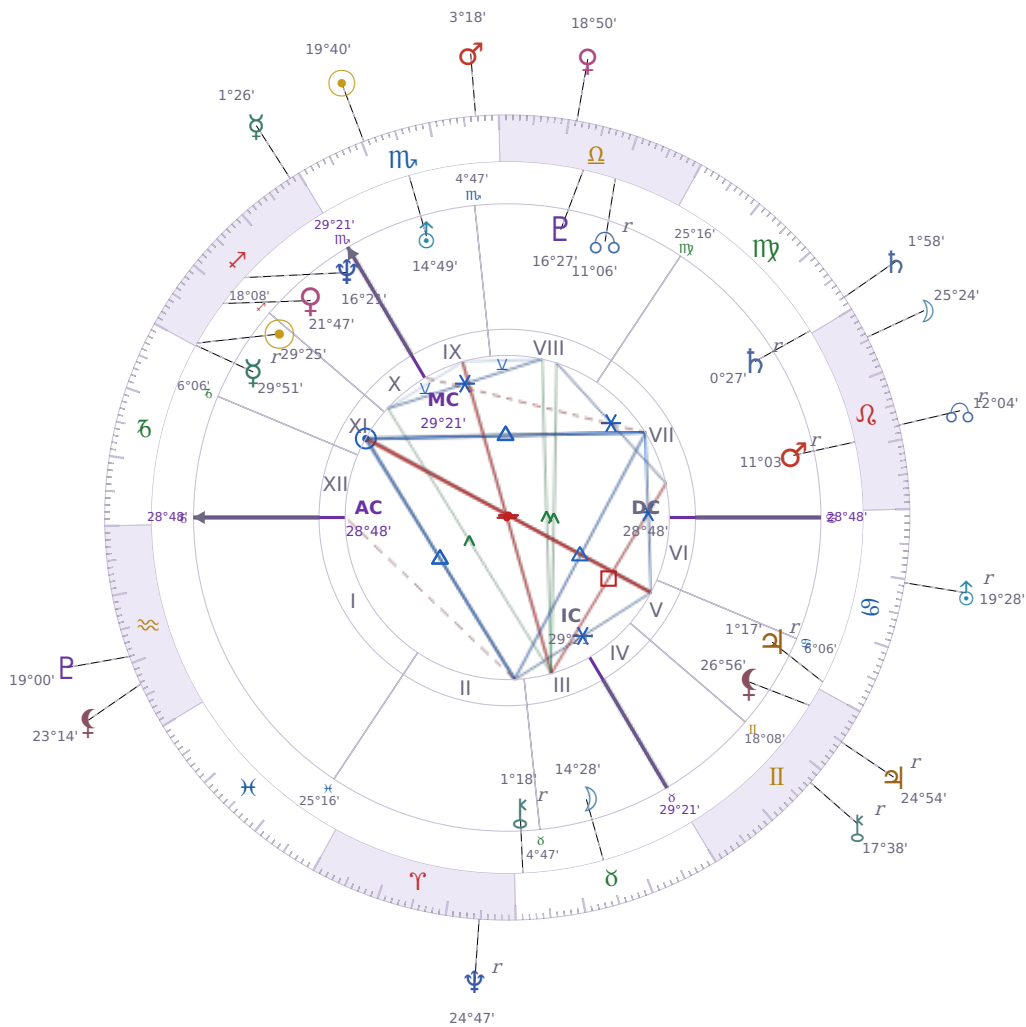

DAILY HOROSCOPE

Emmanuel Macron

President of France since 2017

♊ Sagittarius December 21, 1977 10:40 Amiens

Tuesday, 11 November 2036

TRANSITS FOR TODAY

☉ Sun	in ♏ Scorpio	19°40'36"
☾ Moon	in ♌ Leo	25°24'46"
☿ Mercury	in ♐ Sagittarius	1°26'13"
♀ Venus	in ♎ Libra	18°50'10"
♂ Mars	in ♏ Scorpio	3°18'41"
♃ Jupiter	in ♊ Gemini Rx	24°54'24"
♄ Saturn	in ♍ Virgo	1°58'31"

♅ Uranus	in ♋ Cancer Rx	19°28'57"
♆ Neptune	in ♈ Aries Rx	24°47'57"
♇ Pluto	in ♒ Aquarius	19°00'09"
♁ Chiron	in ♊ Gemini Rx	17°38'52"
♁ NNode	in ♌ Leo Rx	12°04'17"
♁ Lilith	in ♒ Aquarius	23°14'27"

NATAL PLANETS