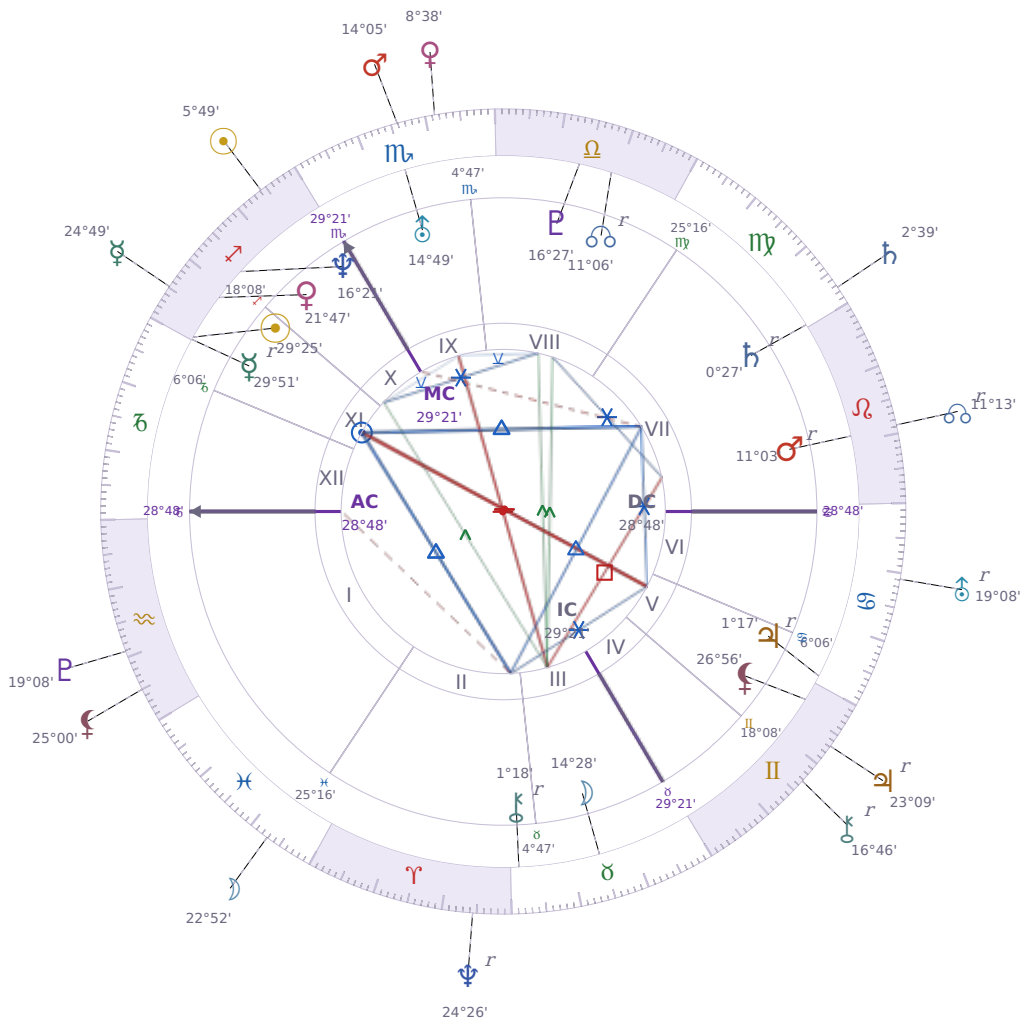

DAILY HOROSCOPE

Emmanuel Macron

President of France since 2017

♐ Sagittarius December 21, 1977 10:40 Amiens

Thursday, 27 November 2036

TRANSITS FOR TODAY

| | | |
|-----------|-----------------------|-----------|
| ☉ Sun | in ♐ Sagittarius | 5°49'31" |
| ☾ Moon | in ♓ Pisces | 22°52'08" |
| ☿ Mercury | in ♐ Sagittarius | 24°49'19" |
| ♀ Venus | in ♏ Scorpio | 8°38'04" |
| ♂ Mars | in ♏ Scorpio | 14°05'25" |
| ♃ Jupiter | in ♊ Gemini Rx | 23°09'29" |
| ♄ Saturn | in ♍ Virgo | 2°39'39" |

| | | |
|-----------|----------------|-----------|
| ♅ Uranus | in ♋ Cancer Rx | 19°08'04" |
| ♆ Neptune | in ♈ Aries Rx | 24°26'35" |
| ♇ Pluto | in ♒ Aquarius | 19°08'03" |
| ♁ Chiron | in ♊ Gemini Rx | 16°46'48" |
| ♁ NNode | in ♌ Leo Rx | 11°13'27" |
| ♁ Lilith | in ♒ Aquarius | 25°00'50" |

NATAL PLANETS

| | | | |
|--------------|------------------|-----------|---------|
| ☉ Sun | in ♏ Sagittarius | 29°25'05" | XI |
| ☾ Moon | in ♉ Taurus | 14°28'55" | III |
| ☿ Mercury | in ♏ Sagittarius | 29°51'52" | XI Rx |
| ♀ Venus | in ♏ Sagittarius | 21°47'46" | XI |
| ♂ Mars | in ♌ Leo | 11°03'34" | VII Rx |
| ♃ Jupiter | in ♋ Cancer | 1°17'35" | V Rx |
| ♄ Saturn | in ♍ Virgo | 0°27'25" | VII Rx |
| ♅ Uranus | in ♏ Scorpio | 14°49'33" | IX |
| ♆ Neptune | in ♏ Sagittarius | 16°21'30" | X |
| ♇ Pluto | in ♎ Libra | 16°27'10" | VIII |
| ♁ Chiron | in ♉ Taurus | 1°18'59" | II Rx |
| ♁ North Node | in ♎ Libra | 11°07'00" | VIII Rx |
| ♁ Lilith | in ♊ Gemini | 26°56'07" | V |