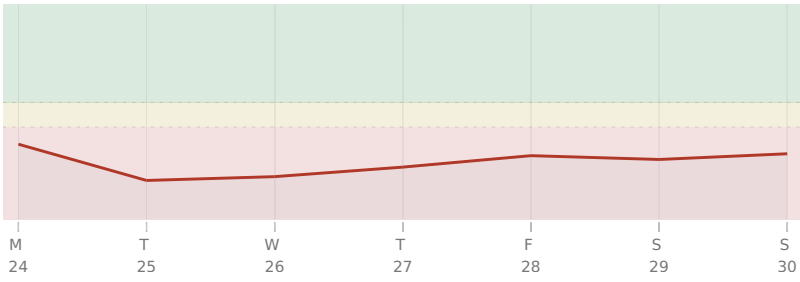

### Home △ wait

### Creativity ★★★☆☆

### Spirituality ★★★☆☆

**Communication**  $\Delta$  wait

**Contracts** ★★☆☆☆

24 July - 30 July 2028