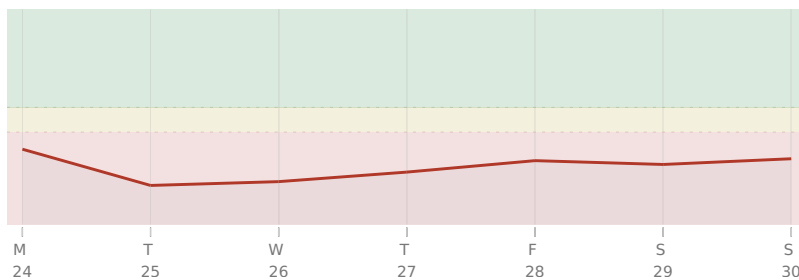

♅ Uranus * Sextile ♀ natal Mars · Monday 24 Jul

You're finding it easier to take action on ideas that normally feel too risky or unconventional, and this **experimental confidence** is working in your favour right now. Your usual drive to get things done pairs well with a sudden willingness to try new approaches, so you can actually complete projects you've been sitting on. Over the coming weeks, people notice you're more direct and inventive about solving problems instead of relying on the same old methods.

♆ Neptune △ Trine ♀ natal Mars · Monday 24 Jul

Right now you find it easier to act on your creative ideas without overthinking or second-guessing yourself. Your usual need to charge ahead gets **softened by intuition**, so you pick up on what others actually need instead of just pushing your own agenda. Over the coming weeks, this blend of confidence and sensitivity means you can get things done while keeping people around you feeling heard.

♆ Neptune ♀ Opposition ♃ natal NNode · Monday 24 Jul

While this lasts, you may feel **unclear about which direction to take** in relationships or work, even when you normally have a clear sense of what matters to you. People around you might seem unreliable or send mixed signals, making it hard to know who to trust or what advice to follow. These weeks test your ability to stay grounded in what you actually know about yourself instead of drifting toward whatever feels easiest or most appealing.

♃ Jupiter □ Square ♀ natal Venus · Monday 24 Jul