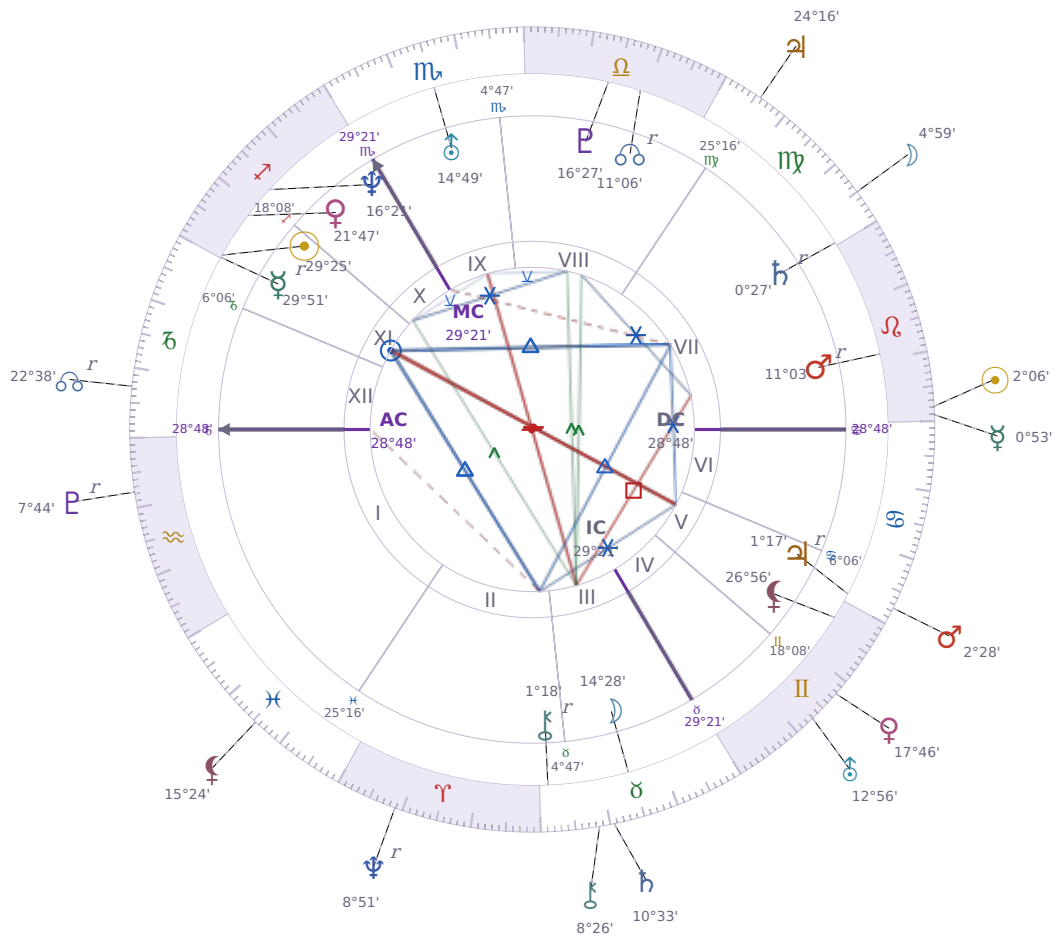

WEEKLY HOROSCOPE

## Emmanuel Macron

President of France since 2017

♊ Sagittarius December 21, 1977 10:40 Amiens

24 July - 30 July 2028

## AREAS OF LIFE