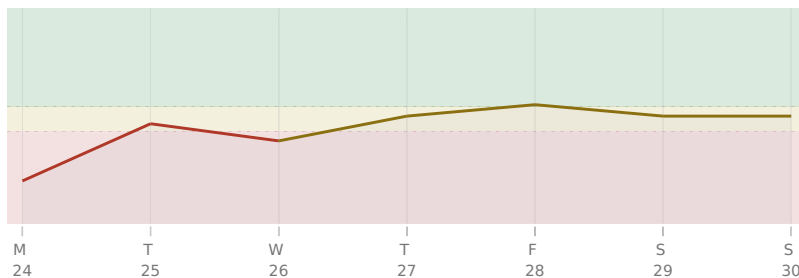

Creativity ★★★☆☆