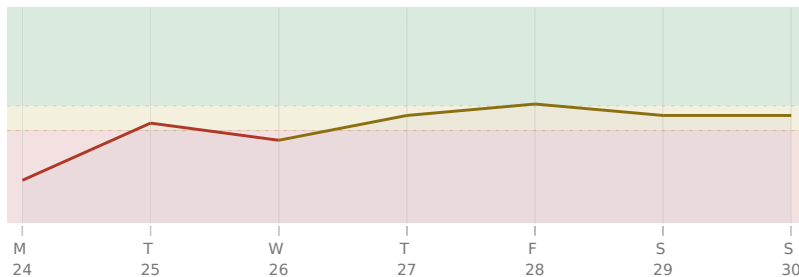

Right now you find it easier to act on your creative ideas without overthinking or second-guessing yourself. Your usual need to charge ahead gets **softened by intuition**, so you pick up on what others actually need instead of just pushing your own agenda. Over the coming weeks, this blend of confidence and sensitivity means you can get things done while keeping people around you feeling heard.

♆ Neptune ♀ Opposition ♃ natal NNode · Monday 24 Jul

While this lasts, you may feel **unclear about which direction to take** in relationships or work, even when you normally have a clear sense of what matters to you. People around you might seem unreliable or send mixed signals, making it hard to know who to trust or what advice to follow. These weeks test your ability to stay grounded in what you actually know about yourself instead of drifting toward whatever feels easiest or most appealing.

♃ Jupiter □ Square ♀ natal Venus · Monday 24 Jul

Right now you are **overestimating what others feel about you**, which makes you push harder for approval or affection than is actually welcome. You may spend more money on gifts or experiences hoping to win someone over, or say too much too soon in a new relationship because you feel so confident about the connection. When the other person does not respond with the same enthusiasm, you feel rejected and confused about where things went wrong.

KEY DATES

Mon, 24 Jul ♿ Mercury enters ♌ Leo

AREAS OF LIFE

Love ★★★☆☆