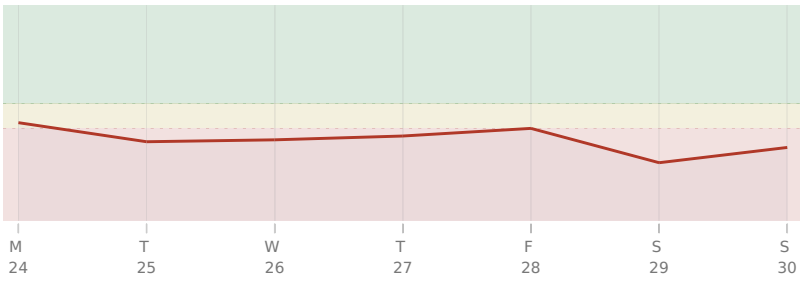

### Creativity ★★★☆☆

### Spirituality ★★★☆☆

**Communication**  $\Delta$  wait

**Contracts** ★★☆☆☆

24 July - 30 July 2028