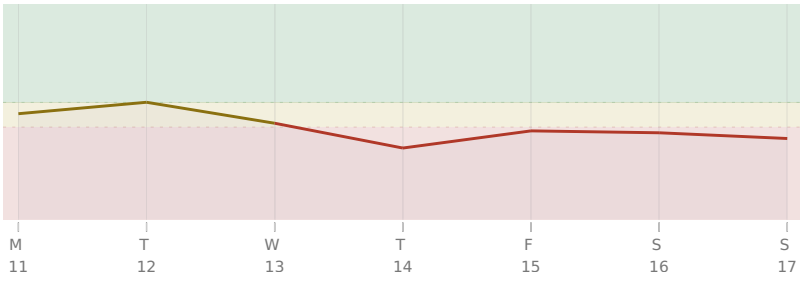

Sat, 16 Dec New Moon in Sagittarius

Sun, 17 Dec ♆ Neptune stations Direct

AREAS OF LIFE

Love ★★★☆☆

Home ★★★★★

Creativity ★★★☆☆

Spirituality ★★★☆☆

Health ★★★☆☆

Finance ★★★☆☆

Travel ★★★★★

Career ★★★★★

Personal Growth ★★★★★

Communication ★★★★★

Contracts ★★★★★

11 December - 17 December 2028

h Saturn Rx