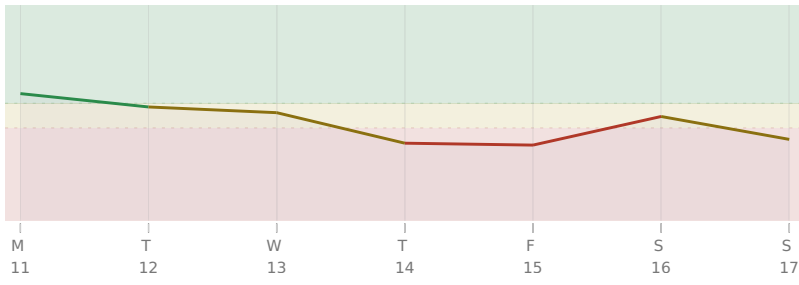

* = natal resonance — this transit echoes your birth chart, amplifying its influence

LUNATION

● New Moon in ♐ Sagittarius · Saturday, 16 Dec

new beliefs, expansion, broader horizons

KEY DATES

Fri, 15 Dec ♀ Venus enters ♐ Sagittarius

Sat, 16 Dec New Moon in Sagittarius

Sun, 17 Dec ♆ Neptune stations Direct

AREAS OF LIFE

Love ★★★☆☆

Home ★★★★★

Creativity ★★★☆☆

Spirituality ★★★☆☆

Health ★★★☆☆

Finance ★★★☆☆

Travel ★★★★★

Career ★★★★★

Personal Growth ★★★★★

Communication ★★★★★

Contracts ★★★★★

11 December - 17 December 2028

h Saturn Rx