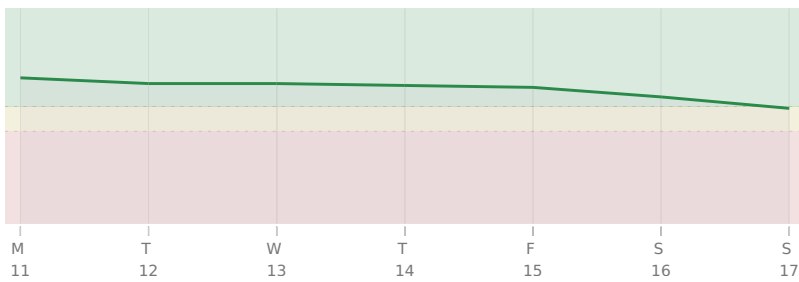

* = natal resonance — this transit echoes your birth chart, amplifying its influence

LUNATION

● New Moon in ♐ Sagittarius · Saturday, 16 Dec

new beliefs, expansion, broader horizons

KEY DATES

Fri, 15 Dec ♀ Venus enters ♐ Sagittarius

Sat, 16 Dec New Moon in Sagittarius

Sun, 17 Dec ♆ Neptune stations Direct

AREAS OF LIFE

Love ★★★☆☆

Home ★★★★★

Creativity ★★★☆☆

Spirituality ★★★☆☆

Health ★★★☆☆

Finance ★★★☆☆

Travel ★★★★★

Career ★★★★★

Personal Growth ★★★★★

Communication ★★★★★

Contracts ★★★★★

11 December - 17 December 2028

h Saturn Rx