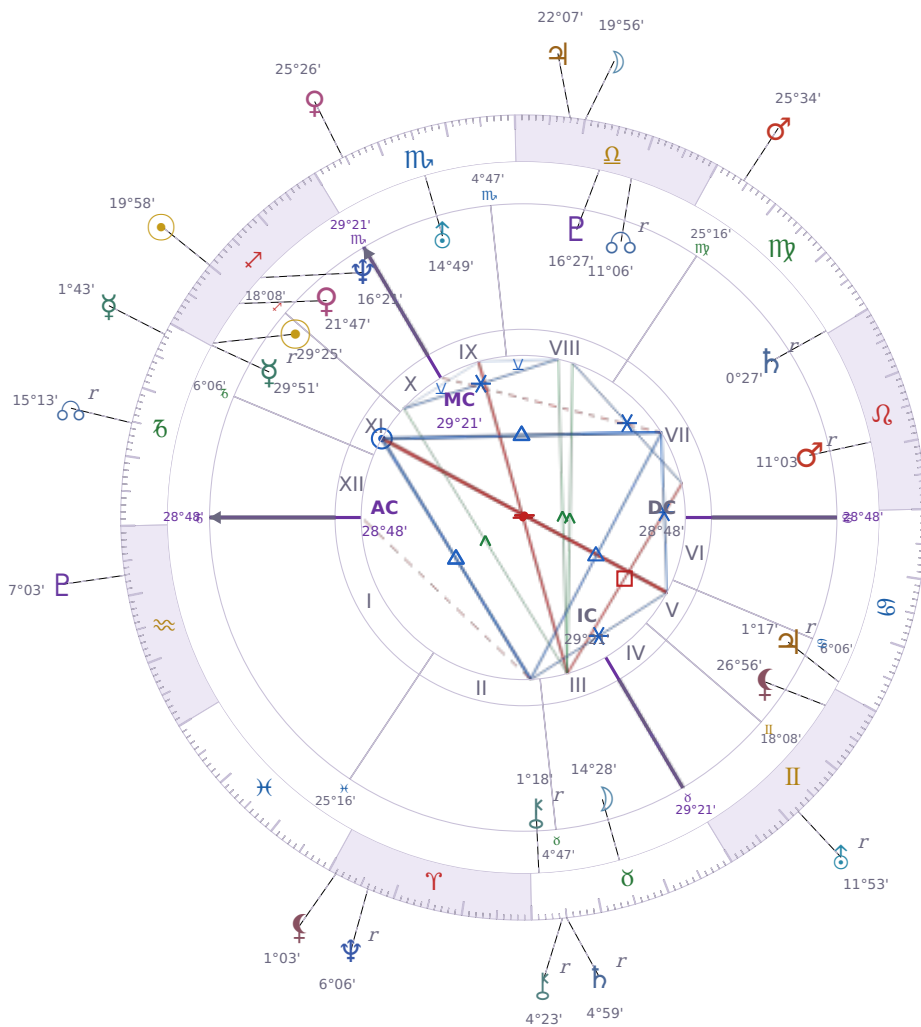

WEEKLY HOROSCOPE

Emmanuel Macron

President of France since 2017

♐ Sagittarius December 21, 1977 10:40 Amiens

11 December - 17 December 2028

TRANSITS · WEEK OF MON, 11 DEC

☉ Sun	in ♐ Sagittarius	19°58'38"
☾ Moon	in ♎ Libra	19°56'33"
☿ Mercury	in ♏ Capricorn	1°43'51"
♀ Venus	in ♏ Scorpio	25°26'18"
♂ Mars	in ♍ Virgo	25°34'57"
♃ Jupiter	in ♎ Libra	22°07'46"
♄ Saturn	in ♉ Taurus Rx	4°59'07"

♅ Uranus	in	♊ Gemini Rx	11°53'25"
♆ Neptune	in	♈ Aries Rx	6°06'01"
♇ Pluto	in	♒ Aquarius	7°03'16"
♁ Chiron	in	♉ Taurus Rx	4°23'49"
♁ NNode	in	♑ Capricorn Rx	15°13'19"
♁ Lilith	in	♈ Aries	1°03'36"

NATAL PLANETS