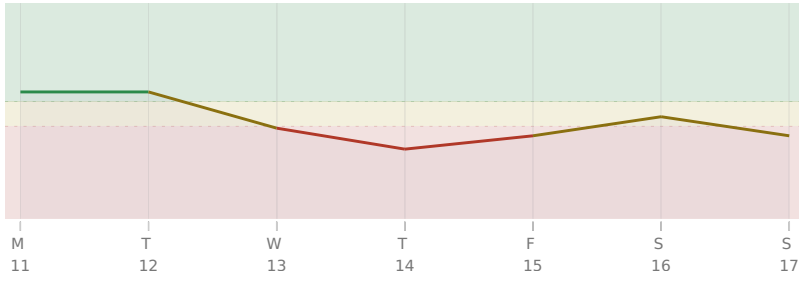

* = natal resonance — this transit echoes your birth chart, amplifying its influence

LUNATION

● New Moon in ♐ Sagittarius · Saturday, 16 Dec

new beliefs, expansion, broader horizons

KEY DATES

Fri, 15 Dec ♀ Venus enters ♐ Sagittarius

Sat, 16 Dec New Moon in Sagittarius

Sun, 17 Dec ♆ Neptune stations Direct

AREAS OF LIFE

Love ★★★☆☆

Home ★★★★★

Creativity ★★★☆☆

Spirituality ★★★☆☆

Health ★★★☆☆

Finance ★★★☆☆

Travel ★★★★★

Career ★★★★★

Personal Growth ★★★★★

Communication ★★★★★

Contracts ★★★★★

11 December - 17 December 2028

h Saturn Rx