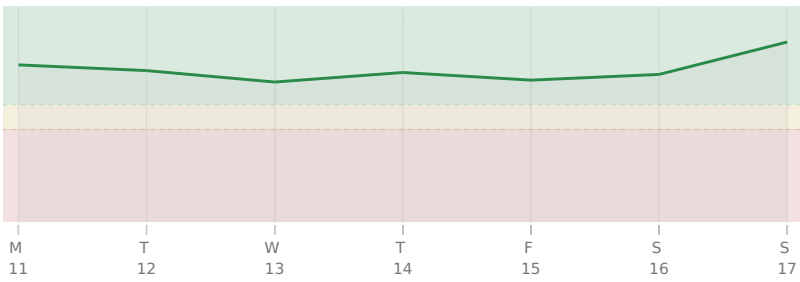

Sat, 16 Dec New Moon in Sagittarius

Sun, 17 Dec ♆ Neptune stations Direct

AREAS OF LIFE

Love ★★★☆☆

Home ★★★★★

Creativity ★★★☆☆

Spirituality ★★★☆☆

Health ★★★☆☆

Finance ★★★☆☆

Travel ★★★★★

Career ★★★★★

Personal Growth ★★★★★

Communication ★★★★★

Contracts ★★★★★

11 December - 17 December 2028

h Saturn Rx