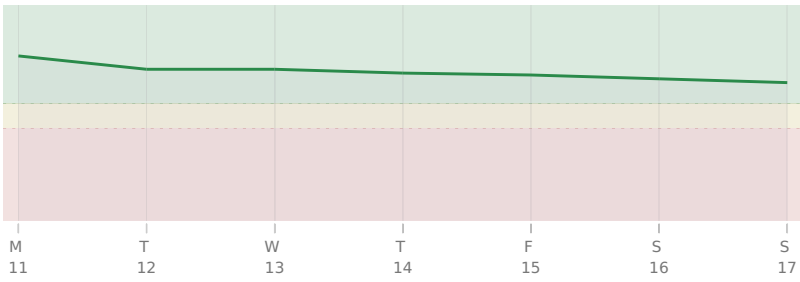

Sat, 16 Dec New Moon in Sagittarius

Sun, 17 Dec ♆ Neptune stations Direct

AREAS OF LIFE

Love ★★★☆☆

Home ★★★★★

Creativity ★★★☆☆

Spirituality ★★★☆☆

Health ★★★☆☆

Finance ★★★☆☆

Travel ★★★★★

Career ★★★★★

Personal Growth ★★★★★

Communication ★★★★★

Contracts ★★★★★

11 December - 17 December 2028

h Saturn Rx