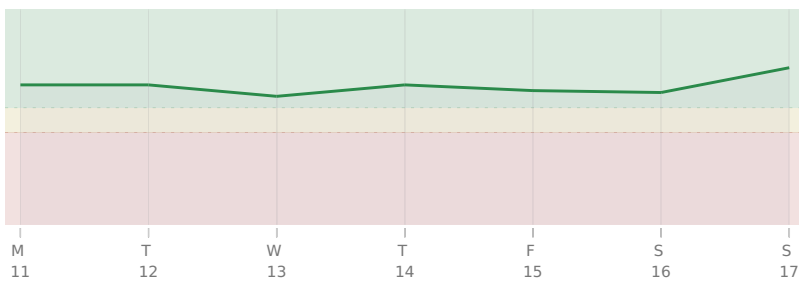

* = natal resonance — this transit echoes your birth chart, amplifying its influence

LUNATION

● New Moon in ♐ Sagittarius · Saturday, 16 Dec

new beliefs, expansion, broader horizons

KEY DATES

Fri, 15 Dec ♀ Venus enters ♐ Sagittarius

Sat, 16 Dec New Moon in Sagittarius

Sun, 17 Dec ♆ Neptune stations Direct

AREAS OF LIFE

Love ★★★☆☆

Home ★★★★★

Creativity ★★★☆☆

Spirituality ★★★☆☆

Health ★★★☆☆

Finance ★★★☆☆

Travel ★★★★★

Career ★★★★★

Personal Growth ★★★★★

Communication ★★★★★

Contracts ★★★★★

11 December - 17 December 2028

h Saturn Rx