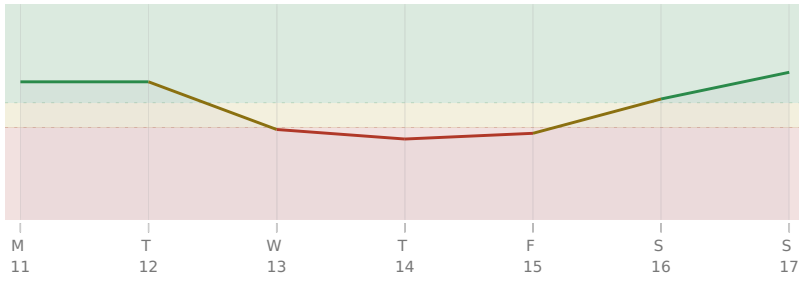

* = natal resonance — this transit echoes your birth chart, amplifying its influence

LUNATION

● New Moon in ♐ Sagittarius · Saturday, 16 Dec

new beliefs, expansion, broader horizons

KEY DATES

Fri, 15 Dec ♀ Venus enters ♐ Sagittarius

Sat, 16 Dec New Moon in Sagittarius

Sun, 17 Dec ♆ Neptune stations Direct

AREAS OF LIFE

Love ★★★☆☆

Home ★★★★★

Creativity ★★★☆☆

Spirituality ★★★☆☆

Health ★★★☆☆

Finance ★★★☆☆

Travel ★★★★★

Career ★★★★★

Personal Growth ★★★★★

Communication ★★★★★

Contracts ★★★★★

11 December - 17 December 2028

h Saturn Rx