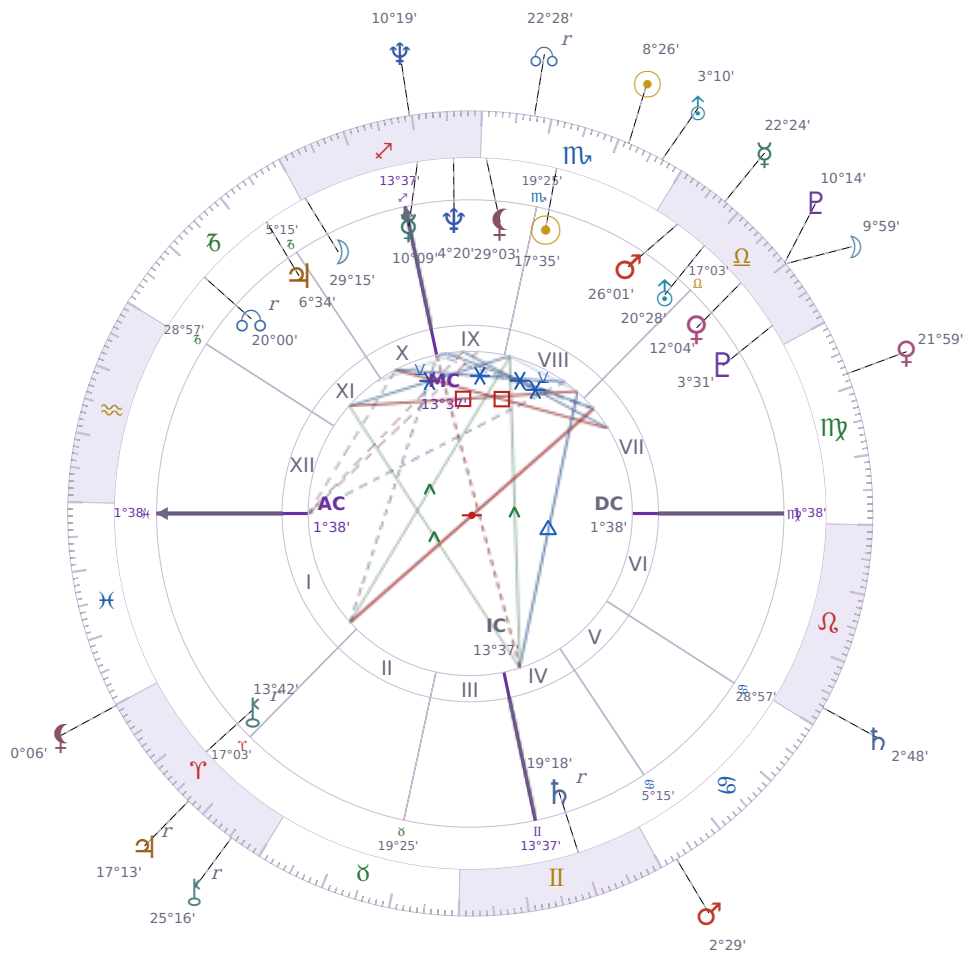

DAILY HOROSCOPE

Eric William Dane

American actor (1972-2026)

♏ Scorpio November 9, 1972 13:42 San Francisco

Saturday, 1 November 1975

TRANSITS FOR TODAY

☉ Sun	in ♏ Scorpio	8°26'23"
☾ Moon	in ♎ Libra	9°59'46"
☿ Mercury	in ♎ Libra	22°24'51"
♀ Venus	in ♍ Virgo	21°59'30"
♂ Mars	in ♋ Cancer	2°29'20"
♃ Jupiter	in ♈ Aries Rx	17°13'25"
♄ Saturn	in ♌ Leo	2°48'35"

♅ Uranus	in ♏ Scorpio	3°10'32"
♆ Neptune	in ♐ Sagittarius	10°19'39"
♇ Pluto	in ♎ Libra	10°14'37"
♁ Chiron	in ♈ Aries Rx	25°16'08"
♁ NNode	in ♏ Scorpio Rx	22°28'15"
♁ Lilith	in ♈ Aries	0°06'33"

NATAL PLANETS

KEY DATE

♁ Lilith enters ♈ Aries

Lilith in *Aries* pushes people to **speak up and set boundaries** without waiting for permission or worrying about others' approval. At work and in relationships, you'll notice a **sharper willingness to disagree**, defend your own needs, and walk away from situations that feel controlling or unfair. This transit typically brings **impatience with people-pleasing** — expect less tolerance for being told what to do, and more direct conflict when someone tries to override your choices.