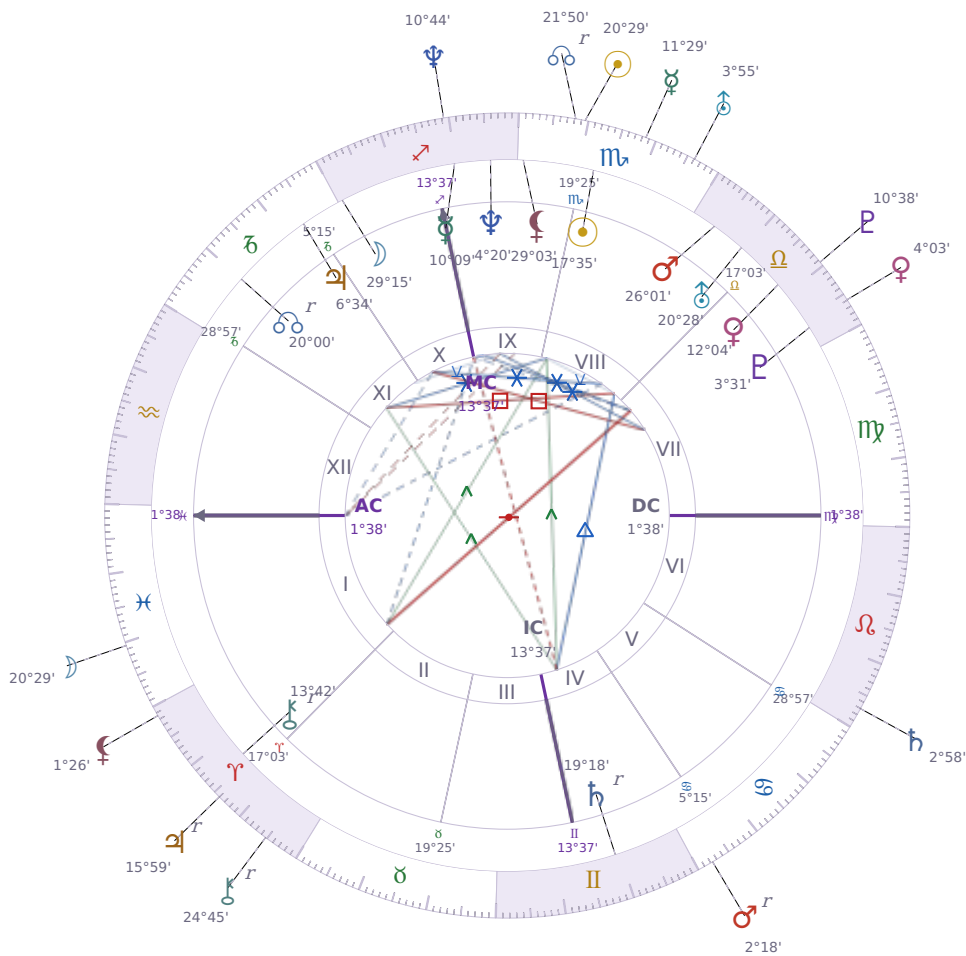

DAILY HOROSCOPE

Eric William Dane

American actor (1972–2026)

♏ Scorpio November 9, 1972 13:42 San Francisco

Thursday, 13 November 1975

TRANSITS FOR TODAY

☉ Sun	in ♏ Scorpio	20°29'05"
☾ Moon	in ♓ Pisces	20°29'07"
☿ Mercury	in ♏ Scorpio	11°29'26"
♀ Venus	in ♎ Libra	4°03'18"
♂ Mars	in ♋ Cancer Rx	2°18'41"
♃ Jupiter	in ♈ Aries Rx	15°59'03"
♄ Saturn	in ♌ Leo	2°58'28"

♅ Uranus	in ♏ Scorpio	3°55'09"
♆ Neptune	in ♐ Sagittarius	10°44'30"
♇ Pluto	in ♎ Libra	10°38'48"
♁ Chiron	in ♈ Aries Rx	24°45'09"
♁ NNode	in ♏ Scorpio Rx	21°50'08"
♁ Lilith	in ♈ Aries	1°26'52"

NATAL PLANETS