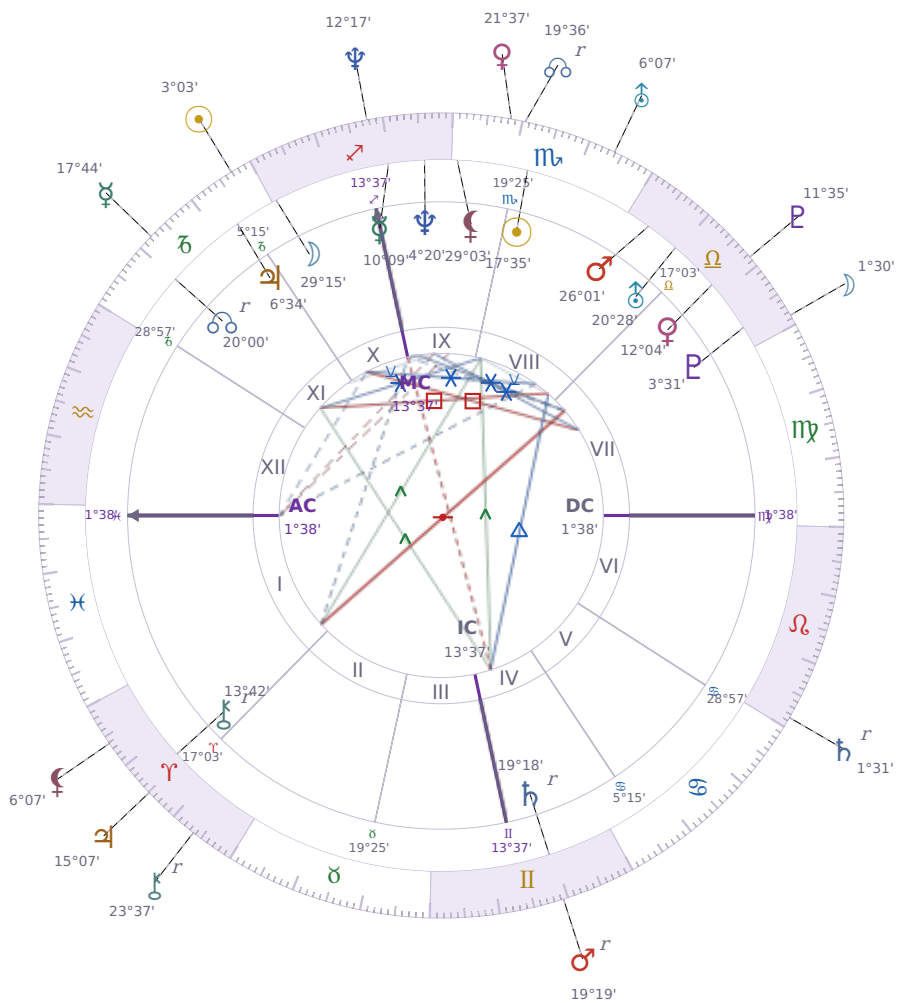

DAILY HOROSCOPE

Eric William Dane

American actor (1972-2026)

♏ Scorpio November 9, 1972 13:42 San Francisco

Thursday, 25 December 1975

TRANSITS FOR TODAY

☉ Sun	in ♑ Capricorn	3°03'57"
☾ Moon	in ♎ Libra	1°30'01"
☿ Mercury	in ♑ Capricorn	17°44'41"
♀ Venus	in ♏ Scorpio	21°37'25"
♂ Mars	in ♊ Gemini Rx	19°19'39"
♃ Jupiter	in ♈ Aries	15°08'00"
♄ Saturn	in ♌ Leo Rx	1°31'01"