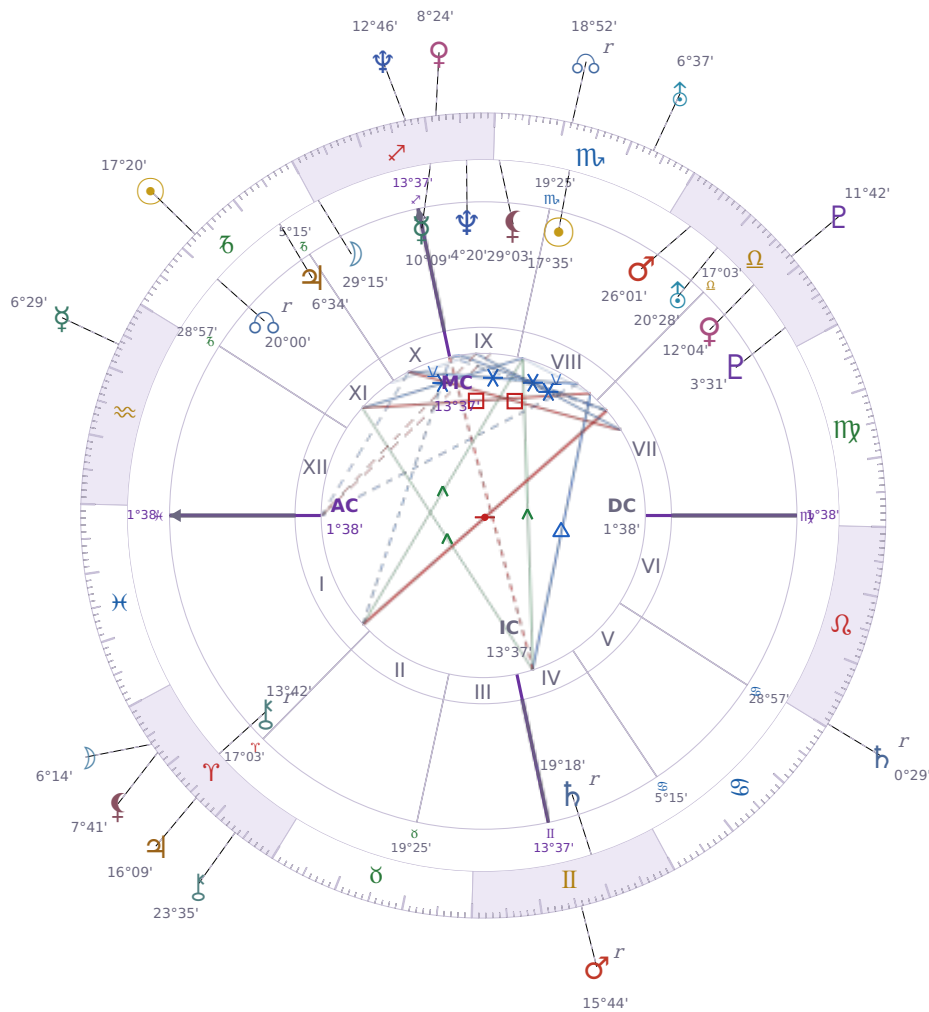

DAILY HOROSCOPE

Eric William Dane

American actor (1972-2026)

♏ Scorpio November 9, 1972 13:42 San Francisco

Thursday, 8 January 1976

TRANSITS FOR TODAY

☉ Sun	in ♑ Capricorn	17°20'16"
☾ Moon	in ♈ Aries	6°14'34"
☿ Mercury	in ♒ Aquarius	6°29'10"
♀ Venus	in ♐ Sagittarius	8°24'57"
♂ Mars	in ♊ Gemini Rx	15°44'52"
♃ Jupiter	in ♈ Aries	16°09'47"
♄ Saturn	in ♌ Leo Rx	0°29'12"

♅ Uranus	in ♏ Scorpio	6°37'51"
♆ Neptune	in ♐ Sagittarius	12°46'40"
♇ Pluto	in ♎ Libra	11°42'01"
♁ Chiron	in ♈ Aries	23°35'32"
♁ NNode	in ♏ Scorpio Rx	18°52'14"
♁ Lilith	in ♈ Aries	7°41'16"

NATAL PLANETS