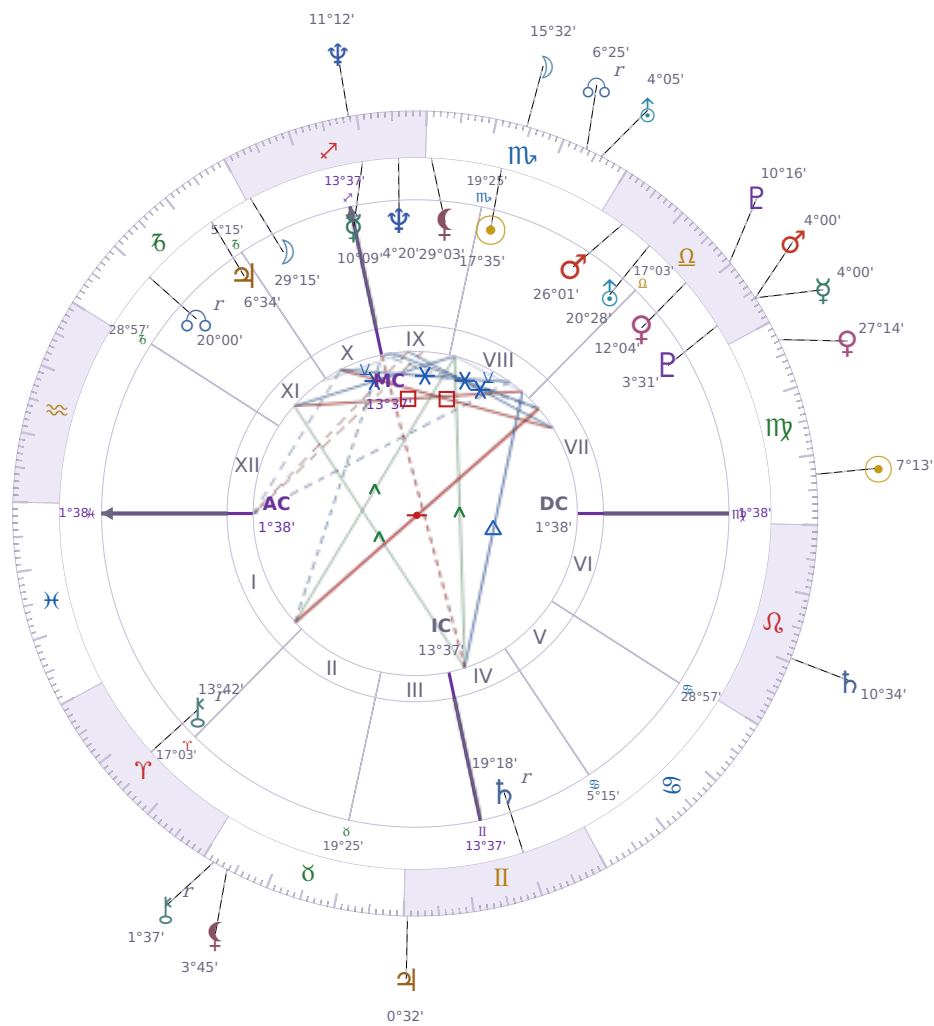

DAILY HOROSCOPE

Eric William Dane

American actor (1972–2026)

♏ Scorpio November 9, 1972 13:42 San Francisco

Monday, 30 August 1976

TRANSITS FOR TODAY

|           |              |           |
|-----------|--------------|-----------|
| ☉ Sun     | in ♍ Virgo   | 7°13'51"  |
| ☾ Moon    | in ♏ Scorpio | 15°32'17" |
| ☿ Mercury | in ♎ Libra   | 4°00'57"  |
| ♀ Venus   | in ♍ Virgo   | 27°14'47" |
| ♂ Mars    | in ♎ Libra   | 4°00'58"  |
| ♃ Jupiter | in ♊ Gemini  | 0°32'05"  |
| ♄ Saturn  | in ♌ Leo     | 10°34'31" |

|           |                        |           |
|-----------|------------------------|-----------|
| ♅ Uranus  | in ♏ Scorpio           | 4°05'58"  |
| ♆ Neptune | in ♐ Sagittarius       | 11°12'42" |
| ♇ Pluto   | in ♎ Libra             | 10°16'51" |
| ♁ Chiron  | in ♉ Taurus <b>Rx</b>  | 1°37'35"  |
| ♁ NNode   | in ♏ Scorpio <b>Rx</b> | 6°25'32"  |
| ♁ Lilith  | in ♉ Taurus            | 3°45'47"  |

## NATAL PLANETS

|              |                  |           |              |
|--------------|------------------|-----------|--------------|
| ☉ Sun        | in ♏ Scorpio     | 17°35'52" | VIII         |
| ☾ Moon       | in ♐ Sagittarius | 29°15'47" | X            |
| ☿ Mercury    | in ♐ Sagittarius | 10°09'58" | IX           |
| ♀ Venus      | in ♎ Libra       | 12°04'48" | VII          |
| ♂ Mars       | in ♎ Libra       | 26°01'24" | VIII         |
| ♃ Jupiter    | in ♑ Capricorn   | 6°34'14"  | XI           |
| ♄ Saturn     | in ♊ Gemini      | 19°18'56" | IV <b>Rx</b> |
| ♅ Uranus     | in ♎ Libra       | 20°28'57" | VIII         |
| ♆ Neptune    | in ♐ Sagittarius | 4°20'25"  | IX           |
| ♇ Pluto      | in ♎ Libra       | 3°31'17"  | VII          |
| ♁ Chiron     | in ♈ Aries       | 13°42'19" | I <b>Rx</b>  |
| ♁ North Node | in ♑ Capricorn   | 20°00'39" | XI <b>Rx</b> |
| ♁ Lilith     | in ♏ Scorpio     | 29°03'37" | IX           |

## KEY TRANSIT FACTORS