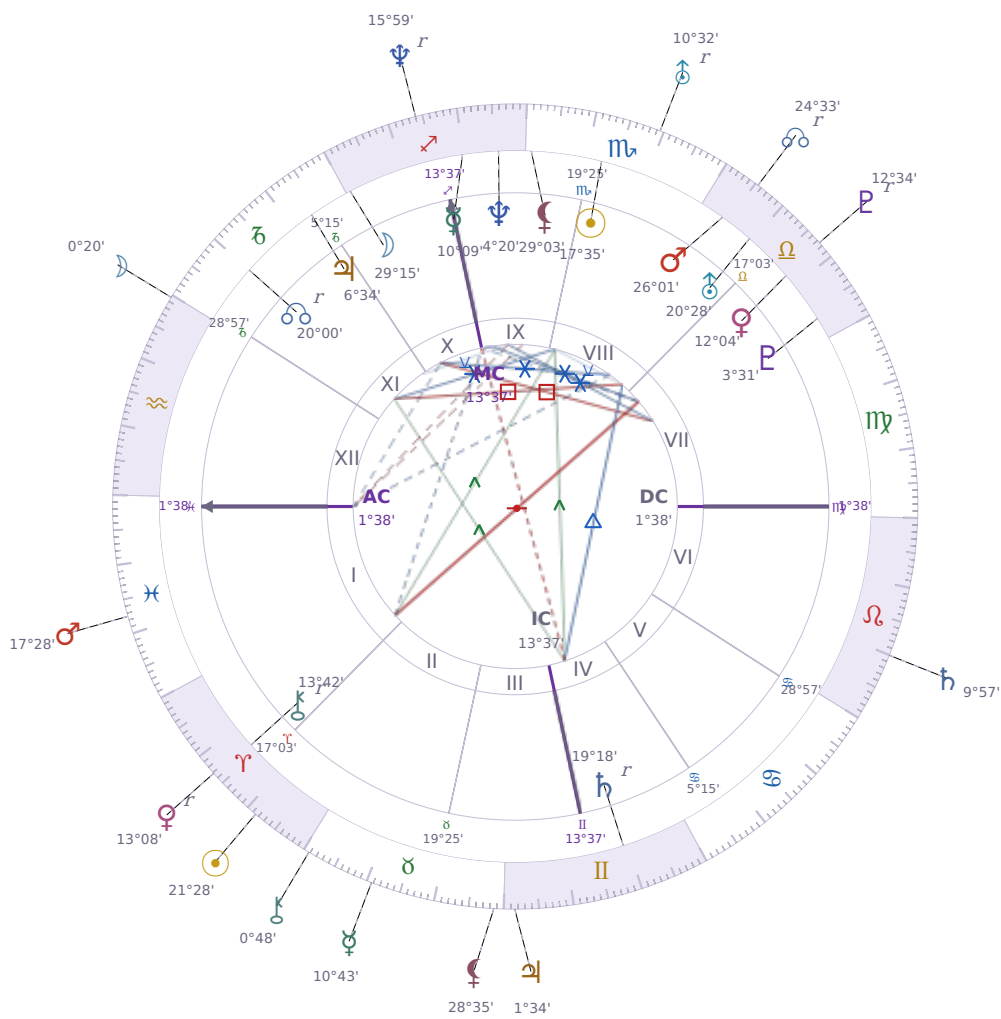

DAILY HOROSCOPE

Eric William Dane

American actor (1972-2026)

♏ Scorpio November 9, 1972 13:42 San Francisco

Monday, 11 April 1977

TRANSITS FOR TODAY

☉ Sun	in ♈ Aries	21°28'42"
☾ Moon	in ♒ Aquarius	0°20'33"
☿ Mercury	in ♉ Taurus	10°43'11"
♀ Venus	in ♈ Aries Rx	13°08'40"
♂ Mars	in ♊ Pisces	17°28'12"
♃ Jupiter	in ♊ Gemini	1°34'21"
♄ Saturn	in ♌ Leo	9°57'06"

♅ Uranus	in ♏ Scorpio Rx	10°32'32"
♆ Neptune	in ♐ Sagittarius Rx	15°59'21"
♇ Pluto	in ♎ Libra Rx	12°34'36"
♁ Chiron	in ♉ Taurus	0°48'53"
♁ NNode	in ♎ Libra Rx	24°33'46"
♁ Lilith	in ♉ Taurus	28°35'53"

NATAL PLANETS

KEY DATE

♄ Saturn stations Direct

Saturn turning direct means **stuck decisions and delayed projects** can finally move again after months of standing still. What felt unclear or blocked in your work, finances, or long-term plans becomes **clearer and actionable** as *Saturn* pushes forward. The pattern most people notice is **real progress on what matters** — whether that's getting a commitment from someone, finishing something you started, or seeing results from hard work you put in during the retrograde.