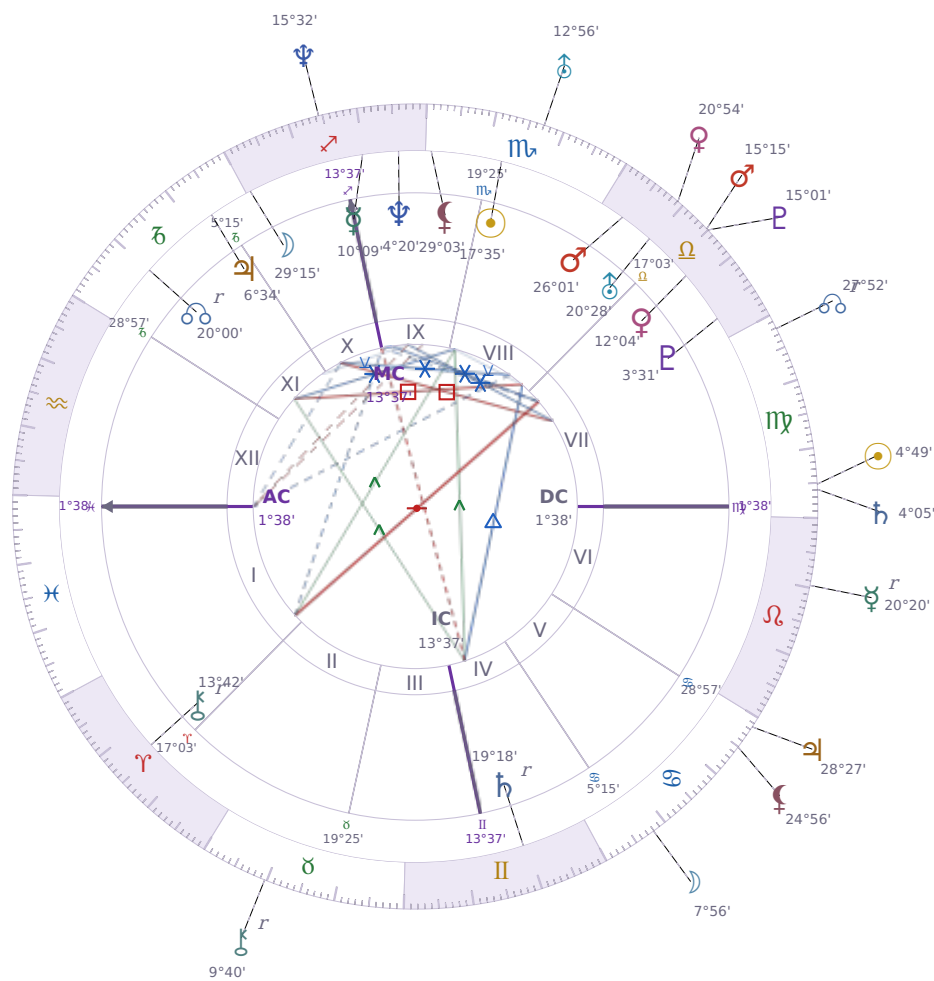

DAILY HOROSCOPE

Eric William Dane

American actor (1972-2026)

♏ Scorpio November 9, 1972 13:42 San Francisco

Monday, 28 August 1978

TRANSITS FOR TODAY

☉ Sun	in ♍ Virgo	4°49'38"
☾ Moon	in ♋ Cancer	7°56'14"
☿ Mercury	in ♌ Leo Rx	20°20'37"
♀ Venus	in ♎ Libra	20°54'09"
♂ Mars	in ♎ Libra	15°15'30"
♃ Jupiter	in ♋ Cancer	28°27'33"
♄ Saturn	in ♍ Virgo	4°05'18"

♅ Uranus	in	♏ Scorpio	12°56'11"
♆ Neptune	in	♐ Sagittarius	15°32'46"
♇ Pluto	in	♎ Libra	15°01'08"
♁ Chiron	in	♉ Taurus Rx	9°40'23"
♁ NNode	in	♍ Virgo Rx	27°52'20"
♁ Lilith	in	♋ Cancer	24°56'41"