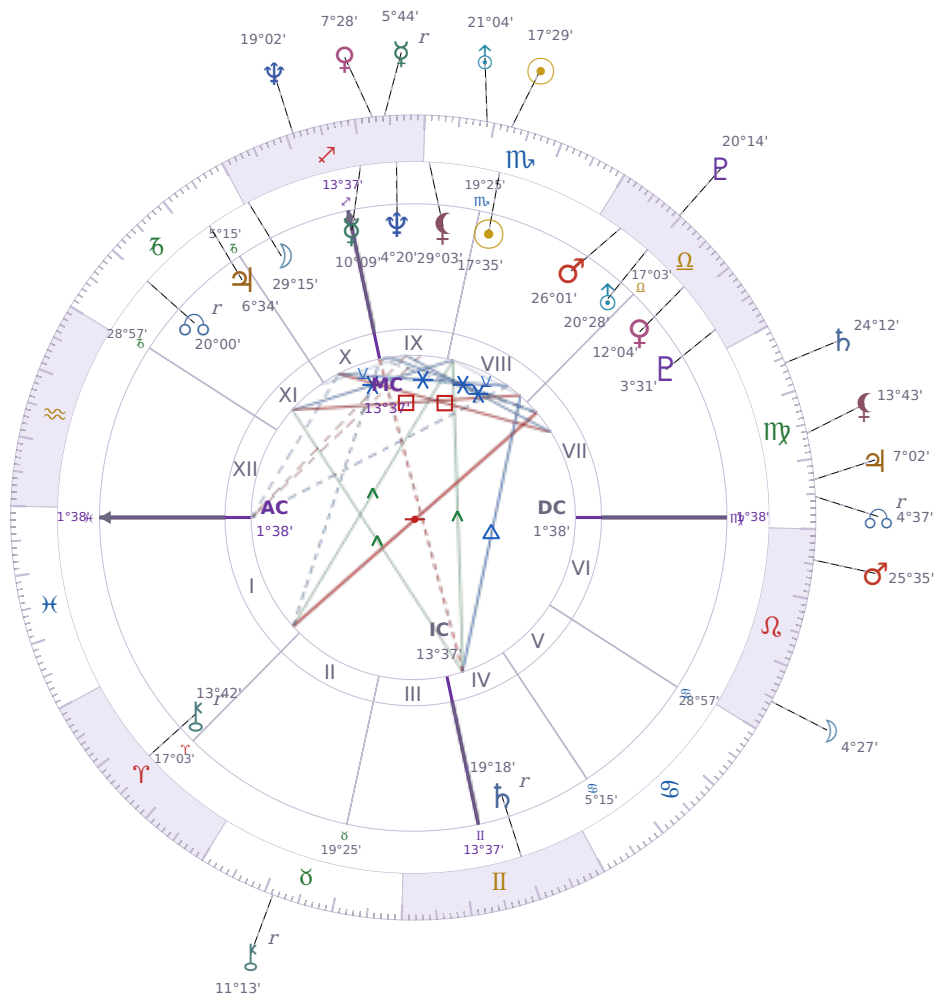

DAILY HOROSCOPE

Eric William Dane

American actor (1972-2026)

♏ Scorpio November 9, 1972 13:42 San Francisco

Saturday, 10 November 1979

TRANSITS FOR TODAY

☉ Sun	in ♏ Scorpio	17°29'16"
☾ Moon	in ♌ Leo	4°27'17"
☿ Mercury	in ♐ Sagittarius Rx	5°44'49"
♀ Venus	in ♐ Sagittarius	7°28'44"
♂ Mars	in ♌ Leo	25°35'20"
♃ Jupiter	in ♍ Virgo	7°02'40"
♄ Saturn	in ♍ Virgo	24°12'20"

♅ Uranus	in ♏ Scorpio	21°04'03"
♆ Neptune	in ♐ Sagittarius	19°02'15"
♇ Pluto	in ♎ Libra	20°14'04"
♁ Chiron	in ♉ Taurus Rx	11°13'05"
♊ NNode	in ♍ Virgo Rx	4°37'23"
♁ Lilith	in ♍ Virgo	13°43'07"

NATAL PLANETS