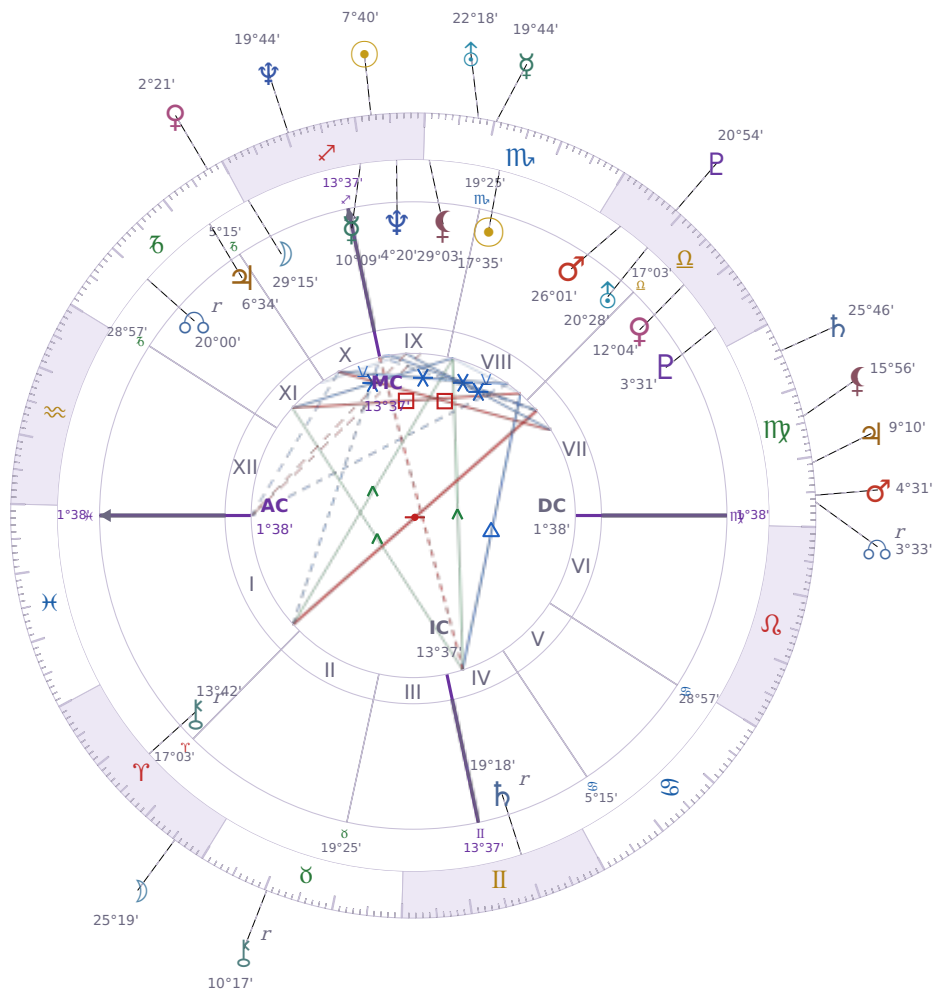

DAILY HOROSCOPE

Eric William Dane

American actor (1972-2026)

♏ Scorpio November 9, 1972 13:42 San Francisco

Friday, 30 November 1979

TRANSITS FOR TODAY

☉ Sun	in ♐ Sagittarius	7°40'40"
☾ Moon	in ♈ Aries	25°19'03"
☿ Mercury	in ♏ Scorpio	19°44'30"
♀ Venus	in ♐ Capricorn	2°21'57"
♂ Mars	in ♍ Virgo	4°31'36"
♃ Jupiter	in ♍ Virgo	9°10'05"
♄ Saturn	in ♍ Virgo	25°46'21"

♅ Uranus	in	♏ Scorpio	22°18'15"
♆ Neptune	in	♐ Sagittarius	19°44'45"
♇ Pluto	in	♎ Libra	20°54'04"
♁ Chiron	in	♉ Taurus Rx	10°17'21"
♁ NNode	in	♍ Virgo Rx	3°33'50"
♁ Lilith	in	♍ Virgo	15°56'03"