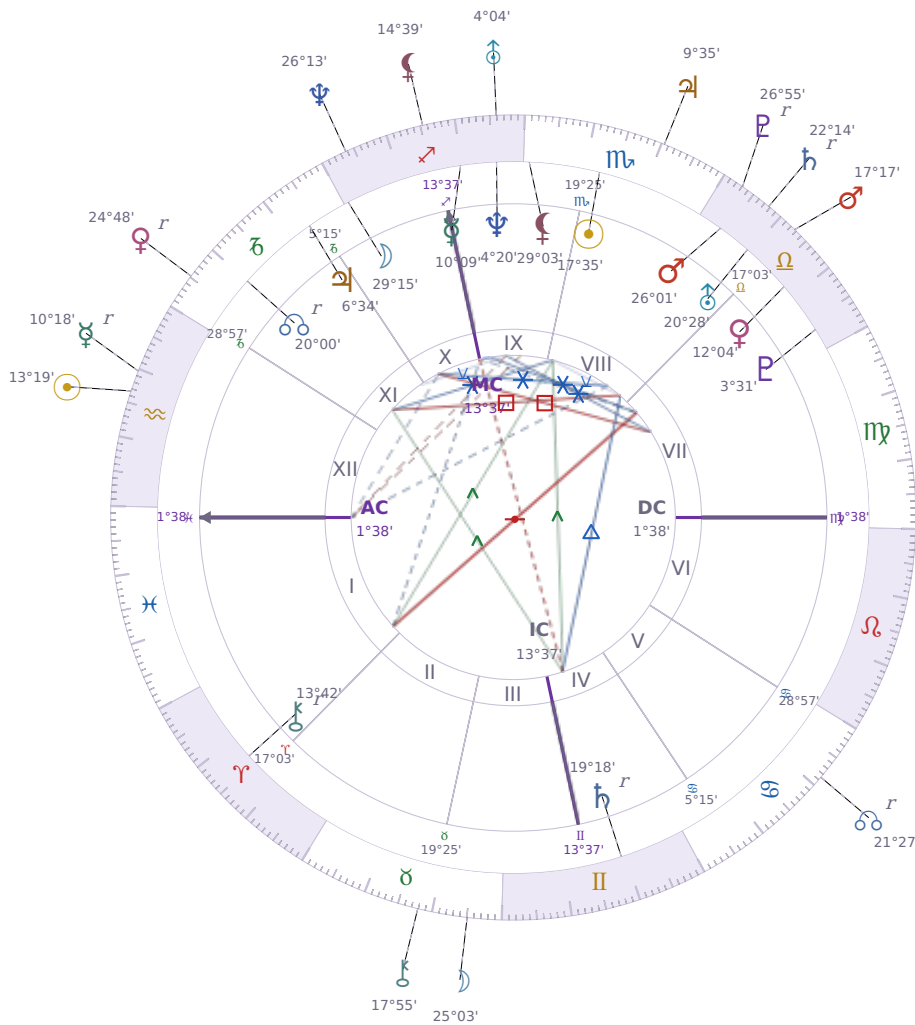

DAILY HOROSCOPE

Eric William Dane

American actor (1972-2026)

♏ Scorpio November 9, 1972 13:42 San Francisco

Tuesday, 2 February 1982

TRANSITS FOR TODAY

☉ Sun	in ♒ Aquarius	13°19'12"
☾ Moon	in ♉ Taurus	25°03'44"
☿ Mercury	in ♒ Aquarius Rx	10°18'10"
♀ Venus	in ♑ Capricorn Rx	24°48'03"
♂ Mars	in ♎ Libra	17°17'22"
♃ Jupiter	in ♏ Scorpio	9°35'46"
♄ Saturn	in ♎ Libra Rx	22°14'34"

♅ Uranus	in	♐ Sagittarius	4°04'09"
♆ Neptune	in	♐ Sagittarius	26°13'32"
♇ Pluto	in	♎ Libra Rx	26°55'35"
♁ Chiron	in	♉ Taurus	17°55'11"
♊ NNode	in	♋ Cancer Rx	21°27'50"
♁ Lilith	in	♐ Sagittarius	14°39'29"

KEY TRANSIT FACTORS

♊ NNode ☐ Square ♅ natal Uranus ★

Right now you're caught between wanting to break free and feeling pulled toward fitting in with a group or community, which creates real friction in your social life. You might find yourself saying yes to commitments you don't actually want, then suddenly rejecting them or picking fights over small things. Over the coming weeks, this restlessness will push you to examine which relationships or groups are genuinely yours and which ones you've stayed in out of habit or obligation.