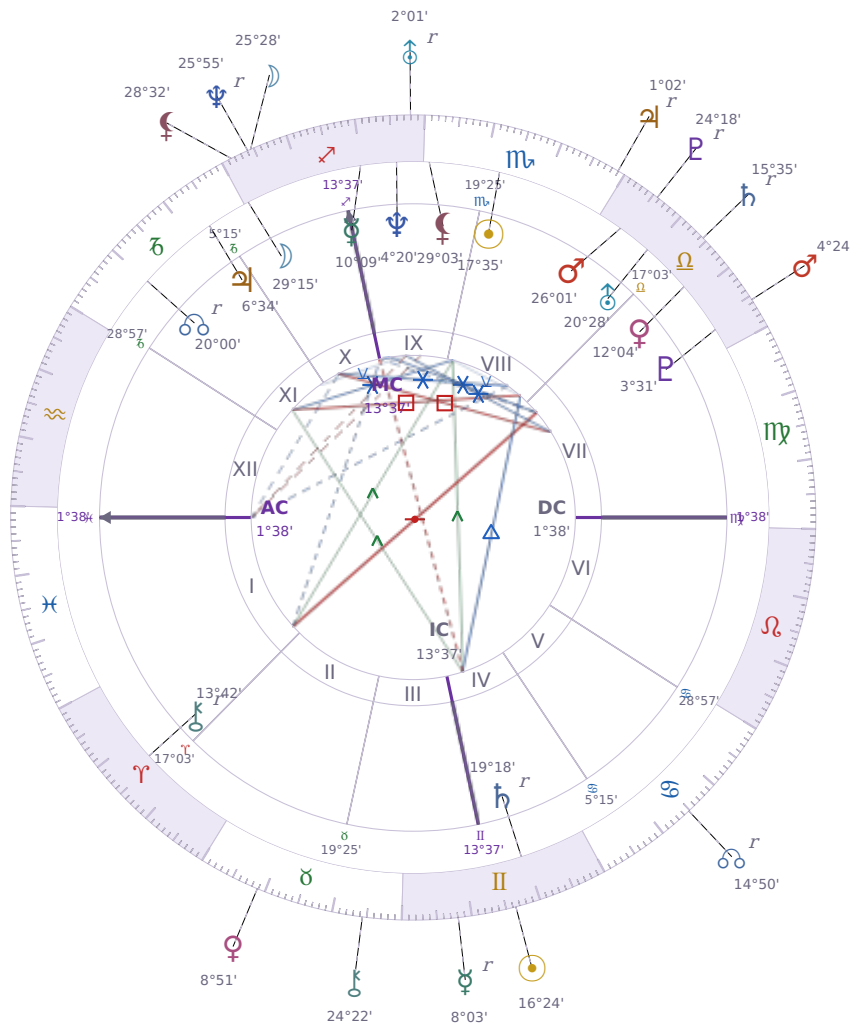

DAILY HOROSCOPE

Eric William Dane

American actor (1972-2026)

♏ Scorpio November 9, 1972 13:42 San Francisco

Monday, 7 June 1982

TRANSITS FOR TODAY

☉ Sun	in ♊ Gemini	16°24'40"
☾ Moon	in ♐ Sagittarius	25°28'38"
☿ Mercury	in ♊ Gemini Rx	8°03'38"
♀ Venus	in ♉ Taurus	8°51'12"
♂ Mars	in ♎ Libra	4°24'41"
♃ Jupiter	in ♏ Scorpio Rx	1°02'58"
♄ Saturn	in ♎ Libra Rx	15°35'50"

♅ Uranus	in	♐ Sagittarius Rx	2°01'57"
♆ Neptune	in	♐ Sagittarius Rx	25°55'44"
♇ Pluto	in	♎ Libra Rx	24°18'58"
♁ Chiron	in	♉ Taurus	24°22'36"
♊ NNode	in	♋ Cancer Rx	14°50'39"
♁ Lilith	in	♐ Sagittarius	28°32'03"

## KEY TRANSIT FACTORS