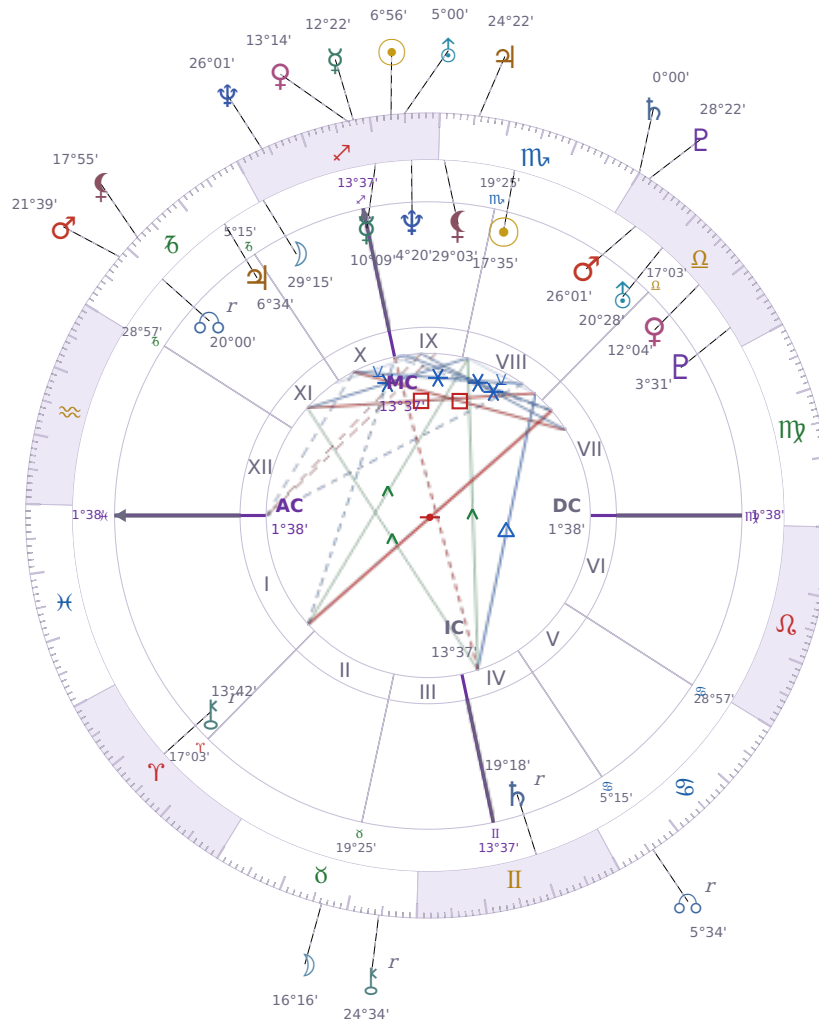

DAILY HOROSCOPE

Eric William Dane

American actor (1972–2026)

♏ Scorpio November 9, 1972 13:42 San Francisco

Monday, 29 November 1982

TRANSITS FOR TODAY

☉ Sun	in ♐ Sagittarius	6°56'18"
☾ Moon	in ♉ Taurus	16°16'09"
☿ Mercury	in ♐ Sagittarius	12°22'48"
♀ Venus	in ♐ Sagittarius	13°14'06"
♂ Mars	in ♏ Capricorn	21°39'53"
♃ Jupiter	in ♏ Scorpio	24°22'33"
♄ Saturn	in ♏ Scorpio	0°00'24"