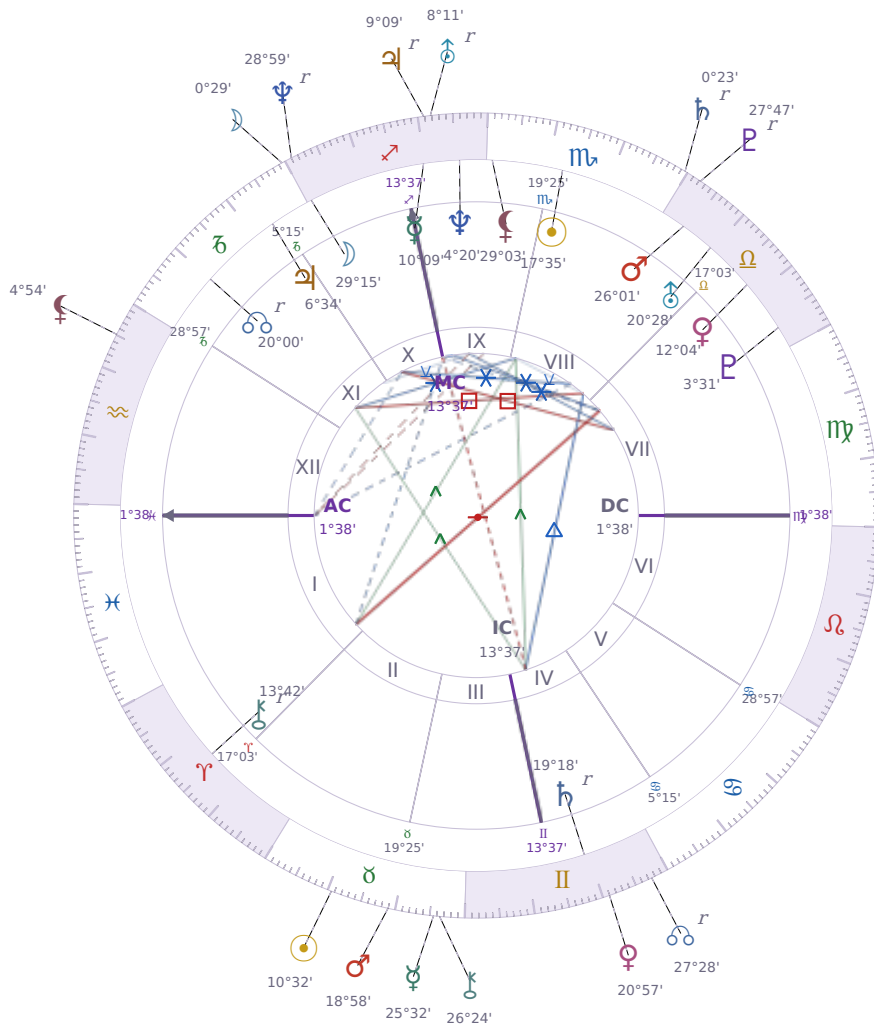

DAILY HOROSCOPE

Eric William Dane

American actor (1972-2026)

♏ Scorpio November 9, 1972 13:42 San Francisco

Sunday, 1 May 1983

TRANSITS FOR TODAY

☉ Sun	in ♉ Taurus	10°32'57"
☾ Moon	in ♐ Capricorn	0°29'52"
☿ Mercury	in ♉ Taurus	25°32'55"
♀ Venus	in ♊ Gemini	20°57'56"
♂ Mars	in ♉ Taurus	18°58'55"
♃ Jupiter	in ♐ Sagittarius Rx	9°09'01"
♄ Saturn	in ♏ Scorpio Rx	0°23'21"