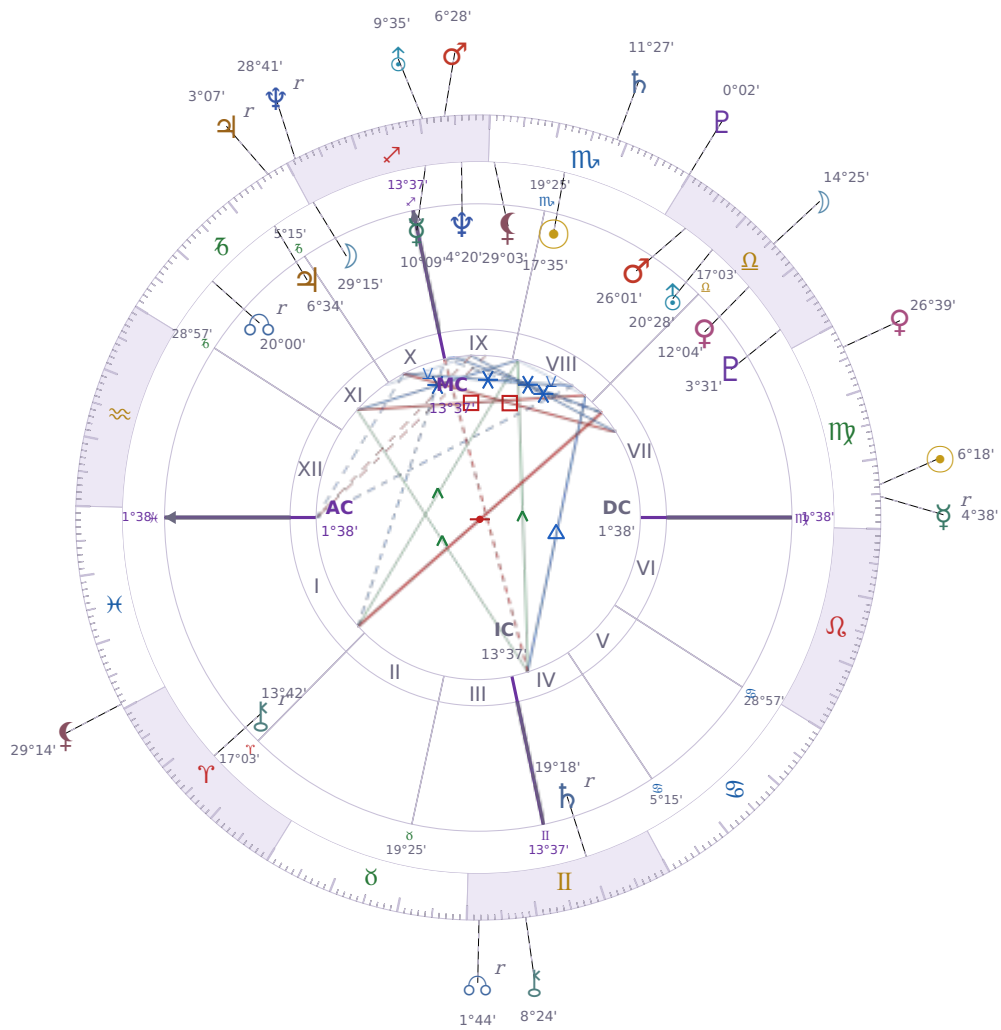

DAILY HOROSCOPE

Eric William Dane

American actor (1972-2026)

♏ Scorpio November 9, 1972 13:42 San Francisco

Wednesday, 29 August 1984

TRANSITS FOR TODAY

☉ Sun	in ♍ Virgo	6°18'58"
☾ Moon	in ♎ Libra	14°25'57"
☿ Mercury	in ♍ Virgo Rx	4°38'26"
♀ Venus	in ♍ Virgo	26°39'56"
♂ Mars	in ♐ Sagittarius	6°28'38"
♃ Jupiter	in ♐ Capricorn Rx	3°07'36"
♄ Saturn	in ♏ Scorpio	11°27'07"

## KEY TRANSIT FACTORS