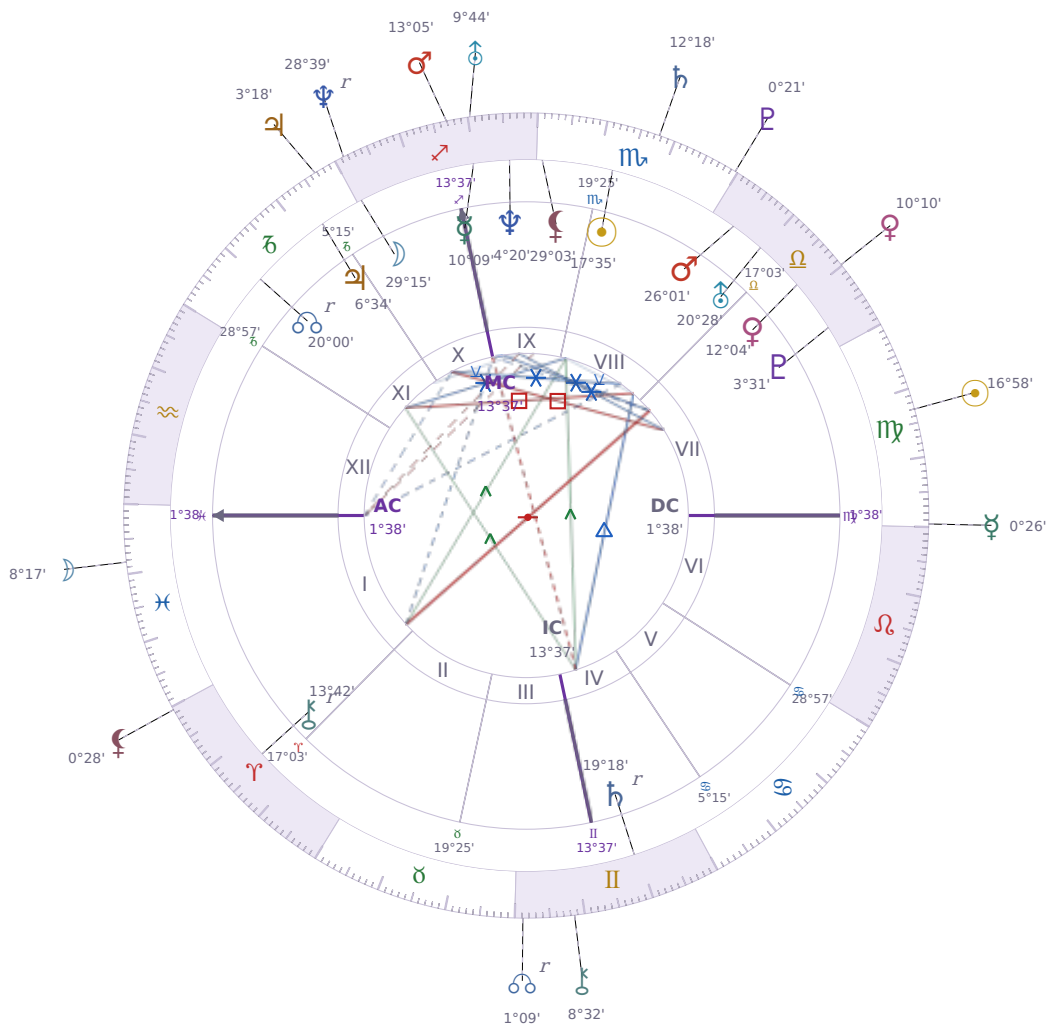

DAILY HOROSCOPE

Eric William Dane

American actor (1972–2026)

♏ Scorpio November 9, 1972 13:42 San Francisco

Sunday, 9 September 1984

TRANSITS FOR TODAY

☉ Sun	in ♍ Virgo	16°58'32"
☾ Moon	in ♓ Pisces	8°17'24"
☿ Mercury	in ♍ Virgo	0°26'05"
♀ Venus	in ♎ Libra	10°10'38"
♂ Mars	in ♐ Sagittarius	13°05'15"
♃ Jupiter	in ♐ Capricorn	3°18'08"
♄ Saturn	in ♏ Scorpio	12°18'28"