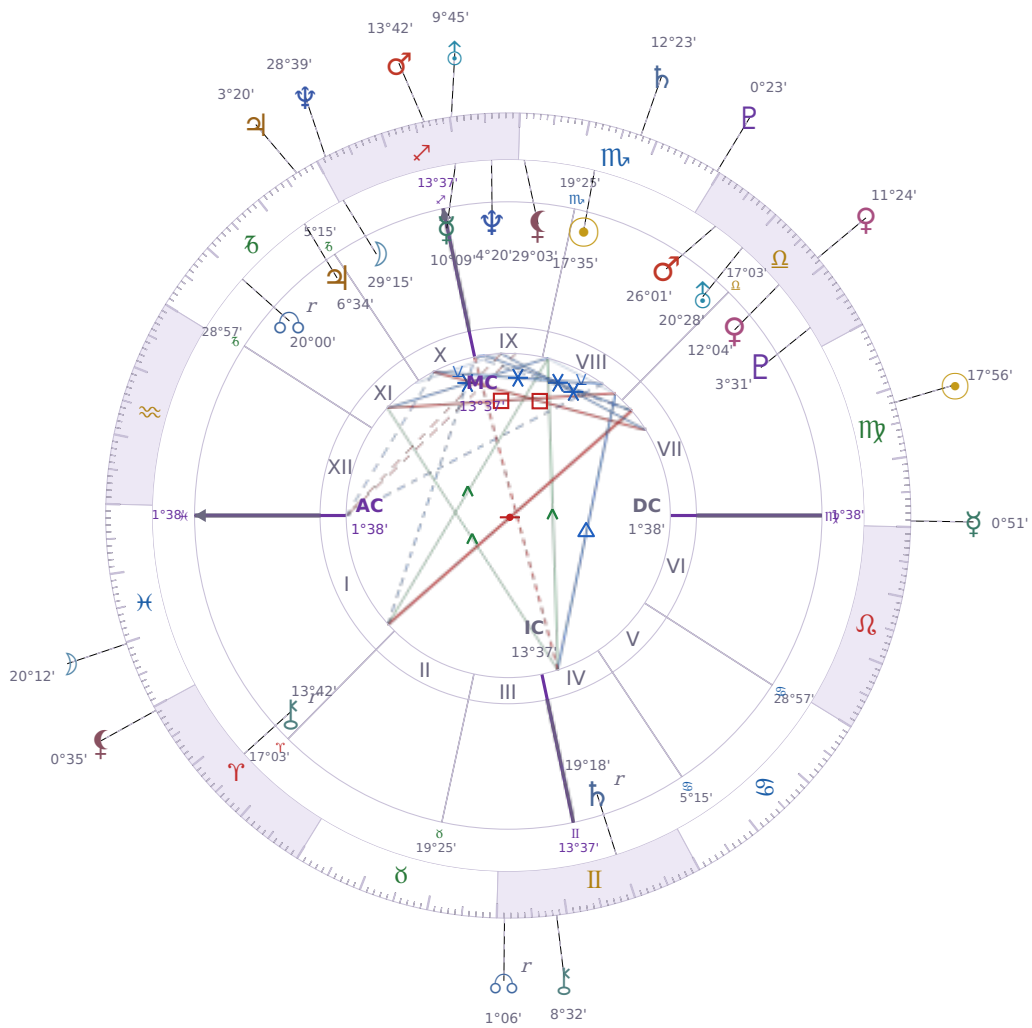

DAILY HOROSCOPE

Eric William Dane

American actor (1972-2026)

♏ Scorpio November 9, 1972 13:42 San Francisco

Monday, 10 September 1984

TRANSITS FOR TODAY

☉ Sun	in ♍ Virgo	17°56'50"
☾ Moon	in ♓ Pisces	20°12'57"
☿ Mercury	in ♍ Virgo	0°51'25"
♀ Venus	in ♎ Libra	11°24'16"
♂ Mars	in ♐ Sagittarius	13°42'32"
♃ Jupiter	in ♑ Capricorn	3°20'13"
♄ Saturn	in ♏ Scorpio	12°23'33"