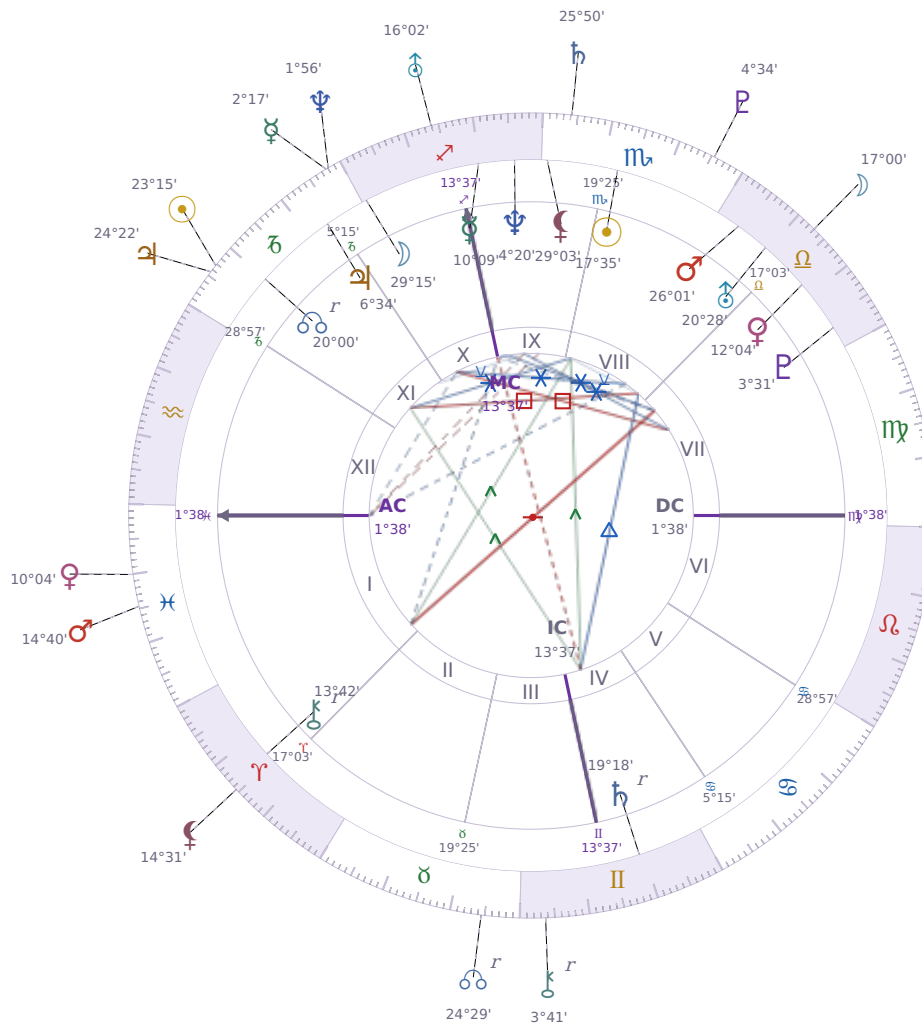

DAILY HOROSCOPE

Eric William Dane

American actor (1972-2026)

♏ Scorpio November 9, 1972 13:42 San Francisco

Sunday, 13 January 1985

TRANSITS FOR TODAY

|           |                |           |
|-----------|----------------|-----------|
| ☉ Sun     | in ♑ Capricorn | 23°15'13" |
| ☾ Moon    | in ♎ Libra     | 17°00'30" |
| ☿ Mercury | in ♑ Capricorn | 2°17'21"  |
| ♀ Venus   | in ♋ Pisces    | 10°04'02" |
| ♂ Mars    | in ♋ Pisces    | 14°40'29" |
| ♃ Jupiter | in ♑ Capricorn | 24°22'31" |
| ♄ Saturn  | in ♏ Scorpio   | 25°50'17" |

|           |    |               |           |
|-----------|----|---------------|-----------|
| ♅ Uranus  | in | ♐ Sagittarius | 16°02'51" |
| ♆ Neptune | in | ♑ Capricorn   | 1°56'41"  |
| ♇ Pluto   | in | ♏ Scorpio     | 4°34'54"  |
| ♁ Chiron  | in | ♊ Gemini Rx   | 3°41'21"  |
| ♁ NNode   | in | ♉ Taurus Rx   | 24°29'11" |
| ♁ Lilith  | in | ♈ Aries       | 14°31'54" |

## KEY TRANSIT FACTORS