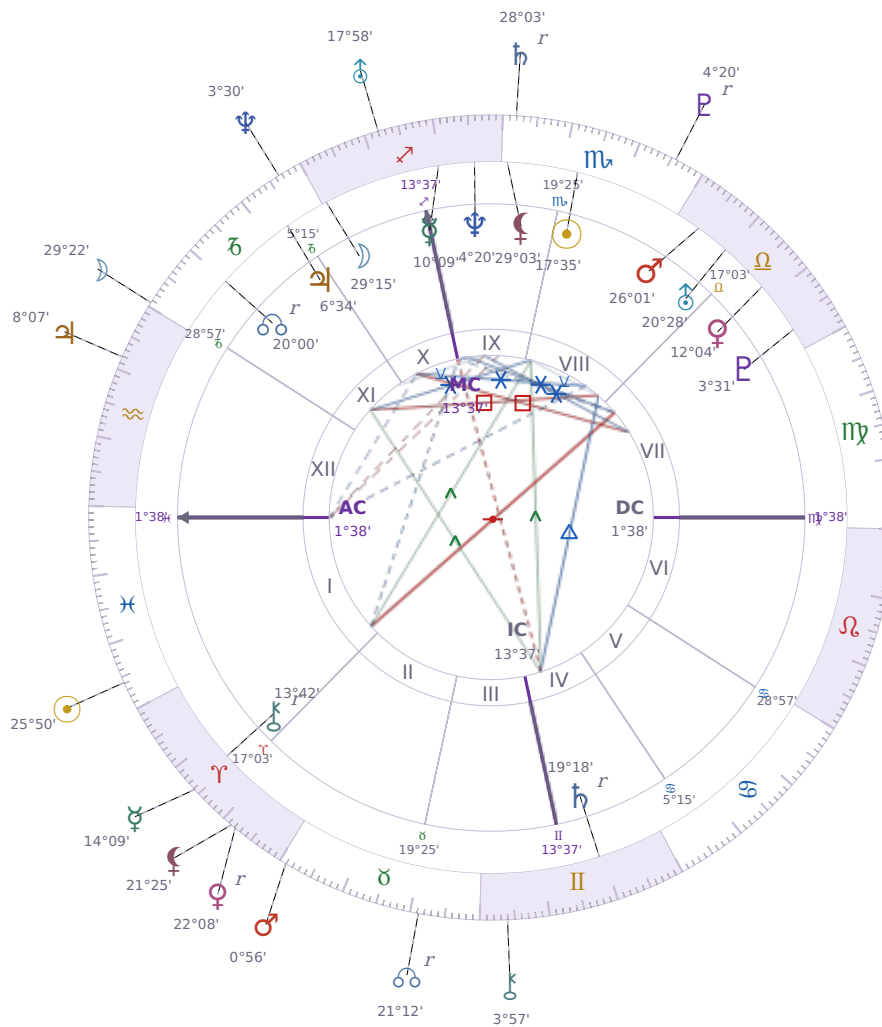

DAILY HOROSCOPE

Eric William Dane

American actor (1972–2026)

♏ Scorpio November 9, 1972 13:42 San Francisco

Saturday, 16 March 1985

TRANSITS FOR TODAY

☉ Sun	in ♋ Pisces	25°50'45"
☾ Moon	in ♑ Capricorn	29°22'23"
☿ Mercury	in ♈ Aries	14°09'31"
♀ Venus	in ♈ Aries Rx	22°08'36"
♂ Mars	in ♉ Taurus	0°56'07"
♃ Jupiter	in ♒ Aquarius	8°07'04"
♄ Saturn	in ♏ Scorpio Rx	28°03'30"