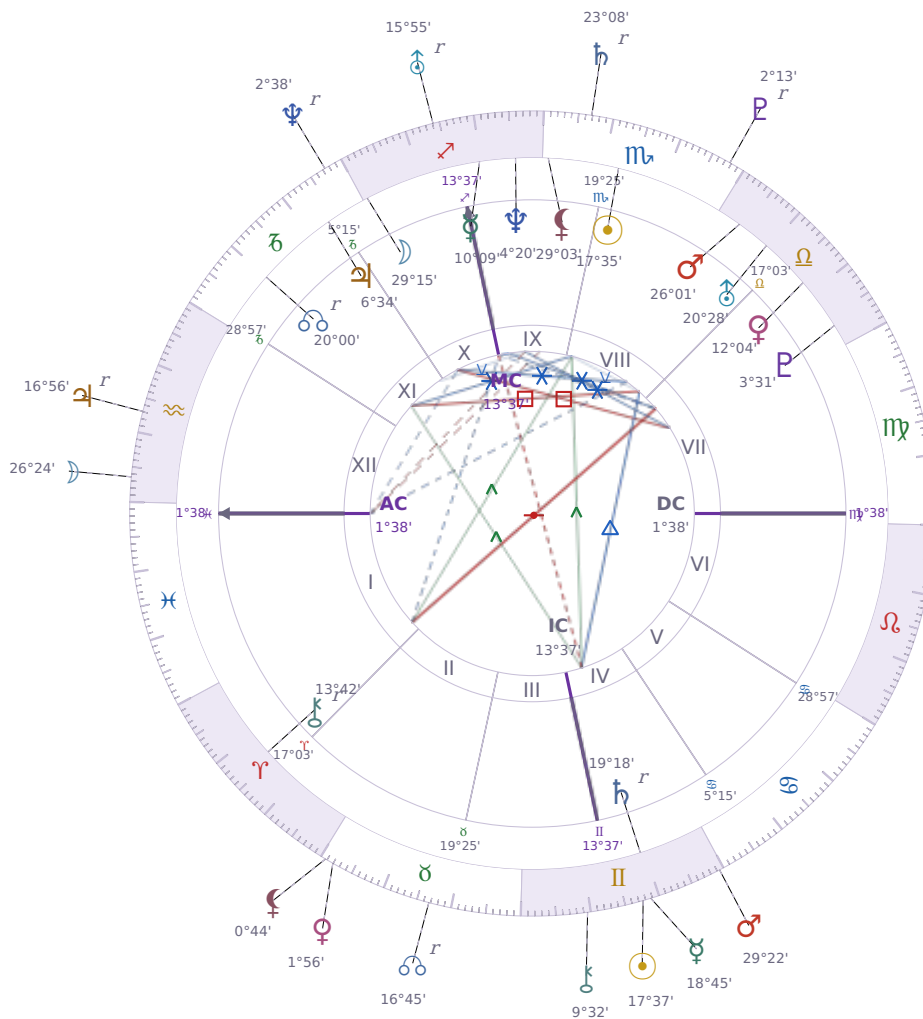

DAILY HOROSCOPE

Eric William Dane

American actor (1972-2026)

♏ Scorpio November 9, 1972 13:42 San Francisco

Saturday, 8 June 1985

TRANSITS FOR TODAY

☉ Sun	in ♊ Gemini	17°37'50"
☾ Moon	in ♒ Aquarius	26°24'48"
☿ Mercury	in ♊ Gemini	18°45'49"
♀ Venus	in ♉ Taurus	1°56'58"
♂ Mars	in ♊ Gemini	29°22'10"
♃ Jupiter	in ♒ Aquarius Rx	16°56'37"
♄ Saturn	in ♏ Scorpio Rx	23°08'12"

♅ Uranus	in	♐ Sagittarius Rx	15°55'11"
♆ Neptune	in	♑ Capricorn Rx	2°38'49"
♇ Pluto	in	♏ Scorpio Rx	2°13'58"
♁ Chiron	in	♊ Gemini	9°32'22"
♁ NNode	in	♉ Taurus Rx	16°45'19"
♁ Lilith	in	♉ Taurus	0°44'40"

## KEY TRANSIT FACTORS