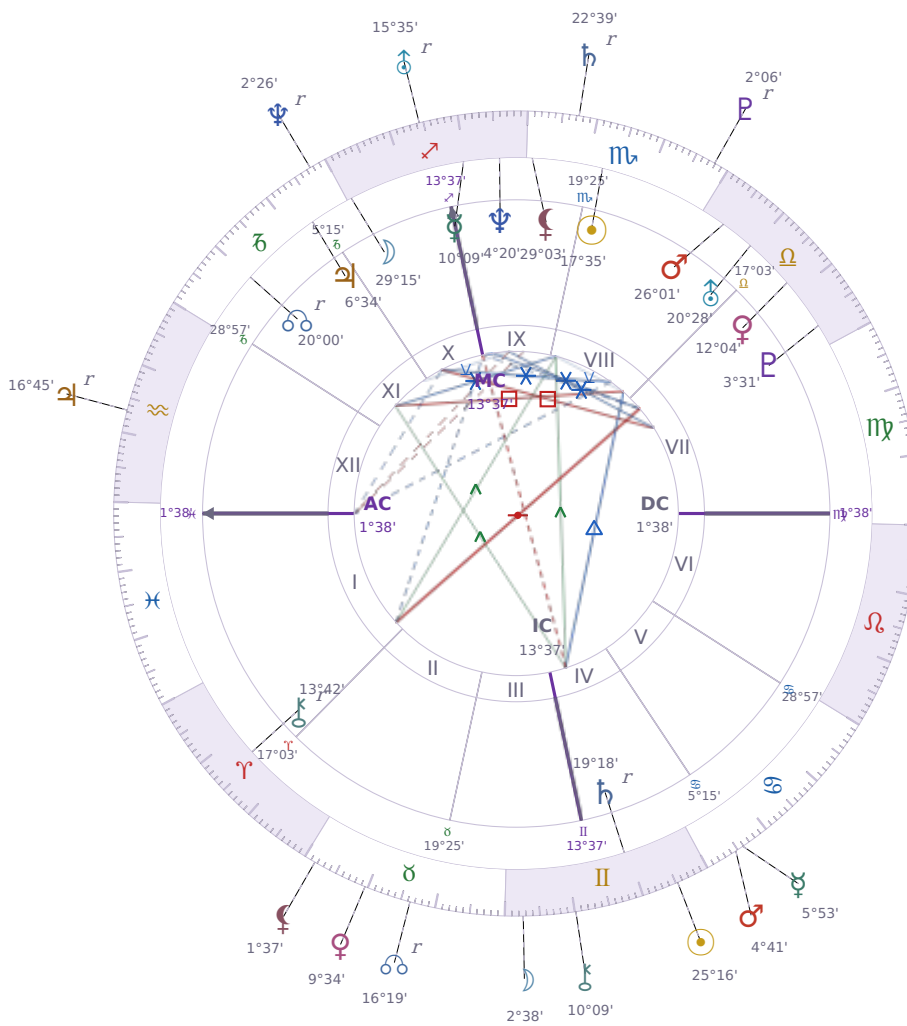

DAILY HOROSCOPE

Eric William Dane

American actor (1972–2026)

♏ Scorpio November 9, 1972 13:42 San Francisco

Sunday, 16 June 1985

TRANSITS FOR TODAY

☉ Sun	in ♊ Gemini	25°16'34"
☾ Moon	in ♊ Gemini	2°38'17"
☿ Mercury	in ♋ Cancer	5°53'52"
♀ Venus	in ♉ Taurus	9°34'41"
♂ Mars	in ♋ Cancer	4°41'39"
♃ Jupiter	in ♒ Aquarius Rx	16°45'02"
♄ Saturn	in ♏ Scorpio Rx	22°39'02"