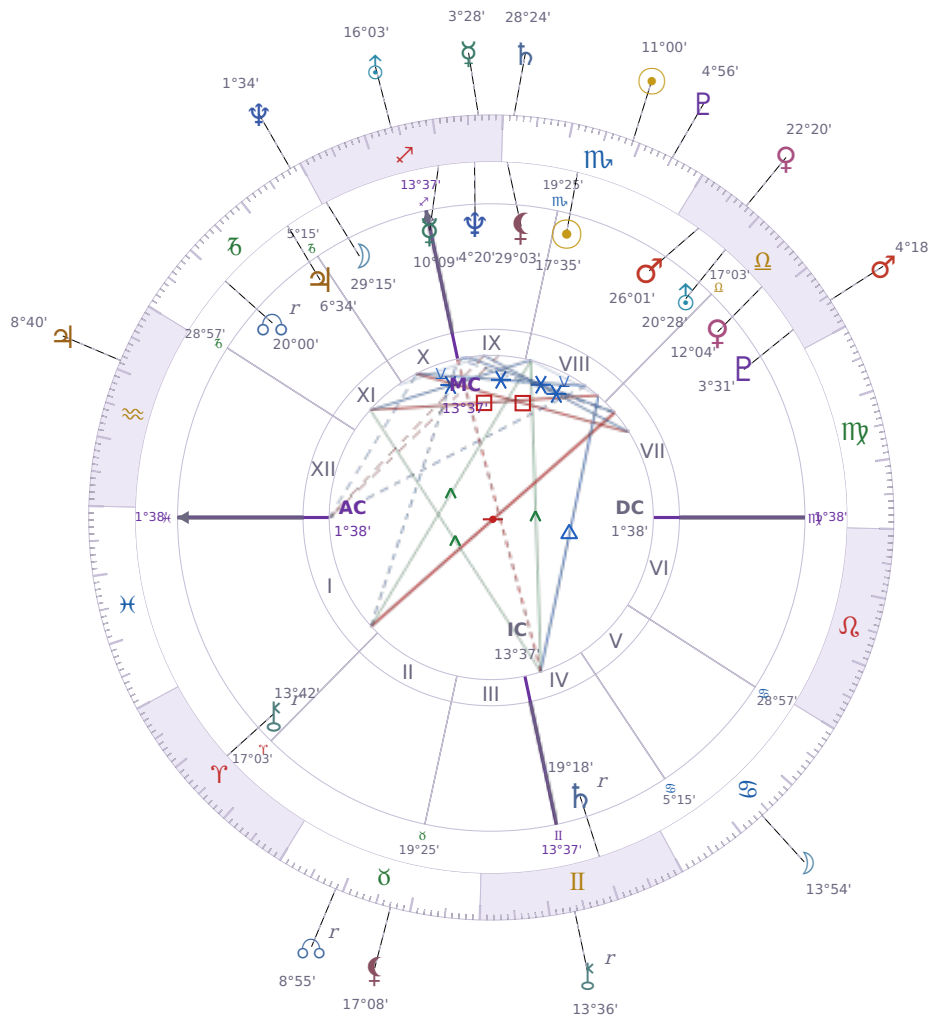

DAILY HOROSCOPE

Eric William Dane

American actor (1972-2026)

♏ Scorpio November 9, 1972 13:42 San Francisco

Sunday, 3 November 1985

TRANSITS FOR TODAY

☉ Sun	in ♏ Scorpio	11°00'37"
☾ Moon	in ♋ Cancer	13°54'36"
☿ Mercury	in ♐ Sagittarius	3°28'15"
♀ Venus	in ♎ Libra	22°20'09"
♂ Mars	in ♎ Libra	4°18'06"
♃ Jupiter	in ♒ Aquarius	8°40'56"
♄ Saturn	in ♏ Scorpio	28°24'17"

♅ Uranus	in	♐ Sagittarius	16°03'11"
♆ Neptune	in	♑ Capricorn	1°34'16"
♇ Pluto	in	♏ Scorpio	4°56'13"
♁ Chiron	in	♊ Gemini Rx	13°36'48"
♁ NNode	in	♉ Taurus Rx	8°55'05"
♁ Lilith	in	♉ Taurus	17°08'17"

NATAL PLANETS