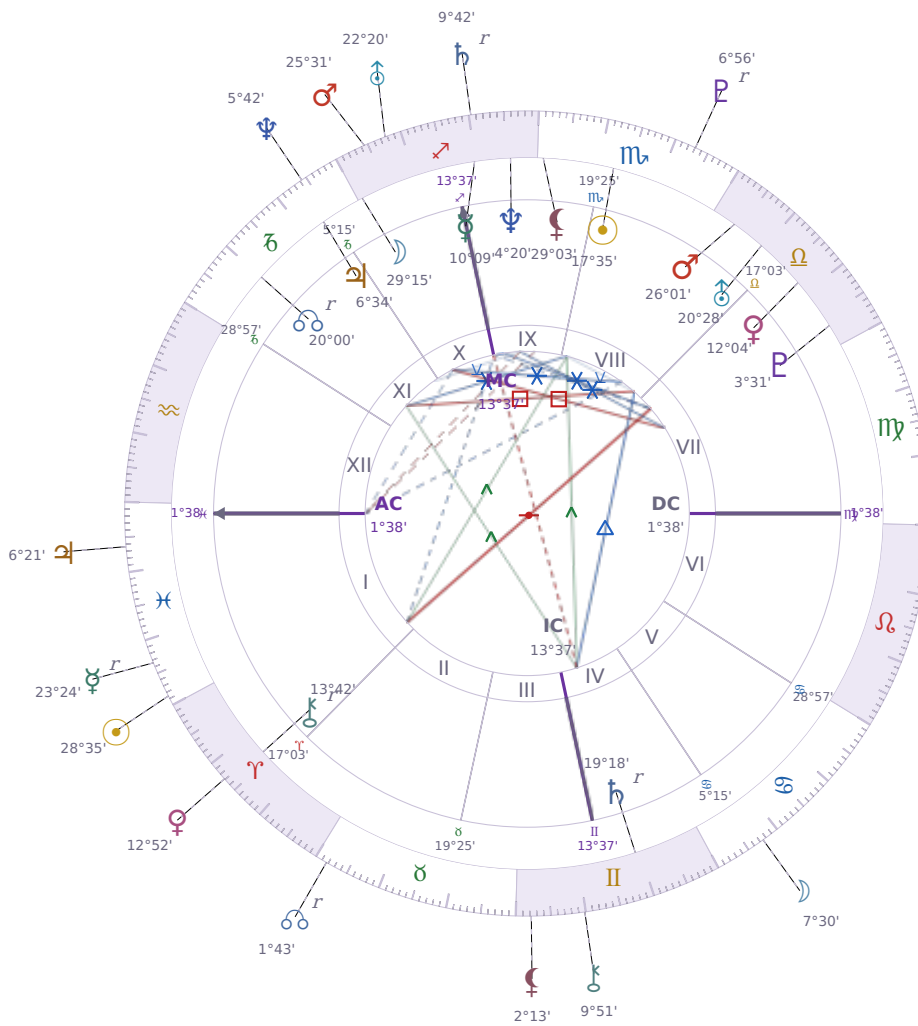

DAILY HOROSCOPE

Eric William Dane

American actor (1972-2026)

♏ Scorpio November 9, 1972 13:42 San Francisco

Wednesday, 19 March 1986

TRANSITS FOR TODAY

☉ Sun	in ♓ Pisces	28°35'26"
☾ Moon	in ♋ Cancer	7°30'03"
☿ Mercury	in ♓ Pisces Rx	23°24'41"
♀ Venus	in ♈ Aries	12°52'11"
♂ Mars	in ♐ Sagittarius	25°31'23"
♃ Jupiter	in ♓ Pisces	6°21'44"
♄ Saturn	in ♐ Sagittarius Rx	9°42'14"

♅ Uranus	in	♐ Sagittarius	22°20'43"
♆ Neptune	in	♑ Capricorn	5°42'33"
♇ Pluto	in	♏ Scorpio Rx	6°56'41"
♁ Chiron	in	♊ Gemini	9°51'47"
♁ NNode	in	♉ Taurus Rx	1°43'02"
♁ Lilith	in	♊ Gemini	2°13'17"

NATAL PLANETS

KEY TRANSIT FACTORS

☾ Moon ☐ Square ♁ natal Pluto ★

You feel emotionally raw right now, and small frustrations hit harder than they normally do. Your impulse to control situations around you gets stronger, even though pushing usually makes things worse. These days you are likely to pick fights or withdraw completely, so watch for both patterns and try to sit with discomfort instead of acting on it.