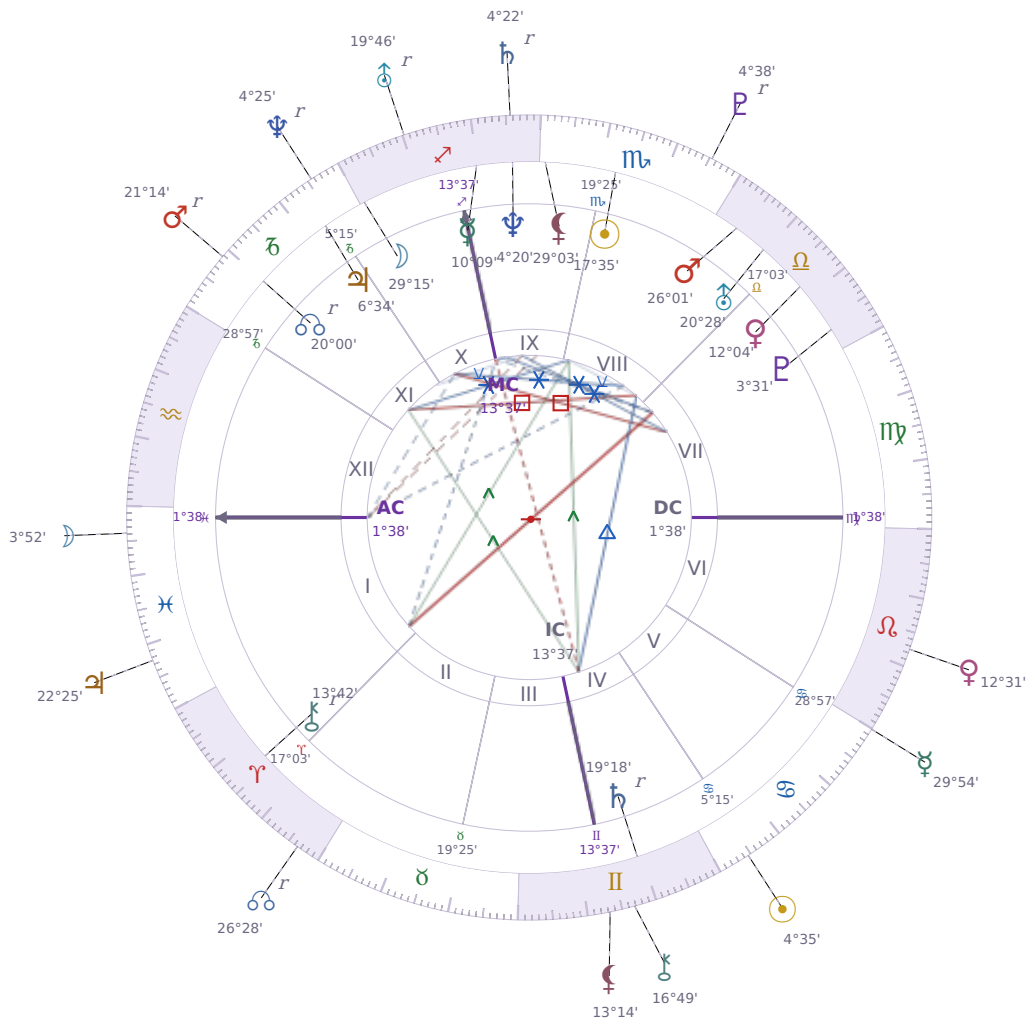

DAILY HOROSCOPE

Eric William Dane

American actor (1972-2026)

♏ Scorpio November 9, 1972 13:42 San Francisco

Thursday, 26 June 1986

TRANSITS FOR TODAY

☉ Sun	in ♋ Cancer	4°35'21"
☾ Moon	in ♓ Pisces	3°52'53"
☿ Mercury	in ♋ Cancer	29°54'51"
♀ Venus	in ♌ Leo	12°31'58"
♂ Mars	in ♐ Capricorn Rx	21°14'18"
♃ Jupiter	in ♓ Pisces	22°25'58"
♄ Saturn	in ♐ Sagittarius Rx	4°22'34"

♅ Uranus	in	♐ Sagittarius Rx	19°46'42"
♆ Neptune	in	♑ Capricorn Rx	4°25'41"
♇ Pluto	in	♏ Scorpio Rx	4°38'04"
♄ Chiron	in	♊ Gemini	16°49'29"
♋ NNode	in	♈ Aries Rx	26°28'31"
♁ Lilith	in	♊ Gemini	13°14'12"