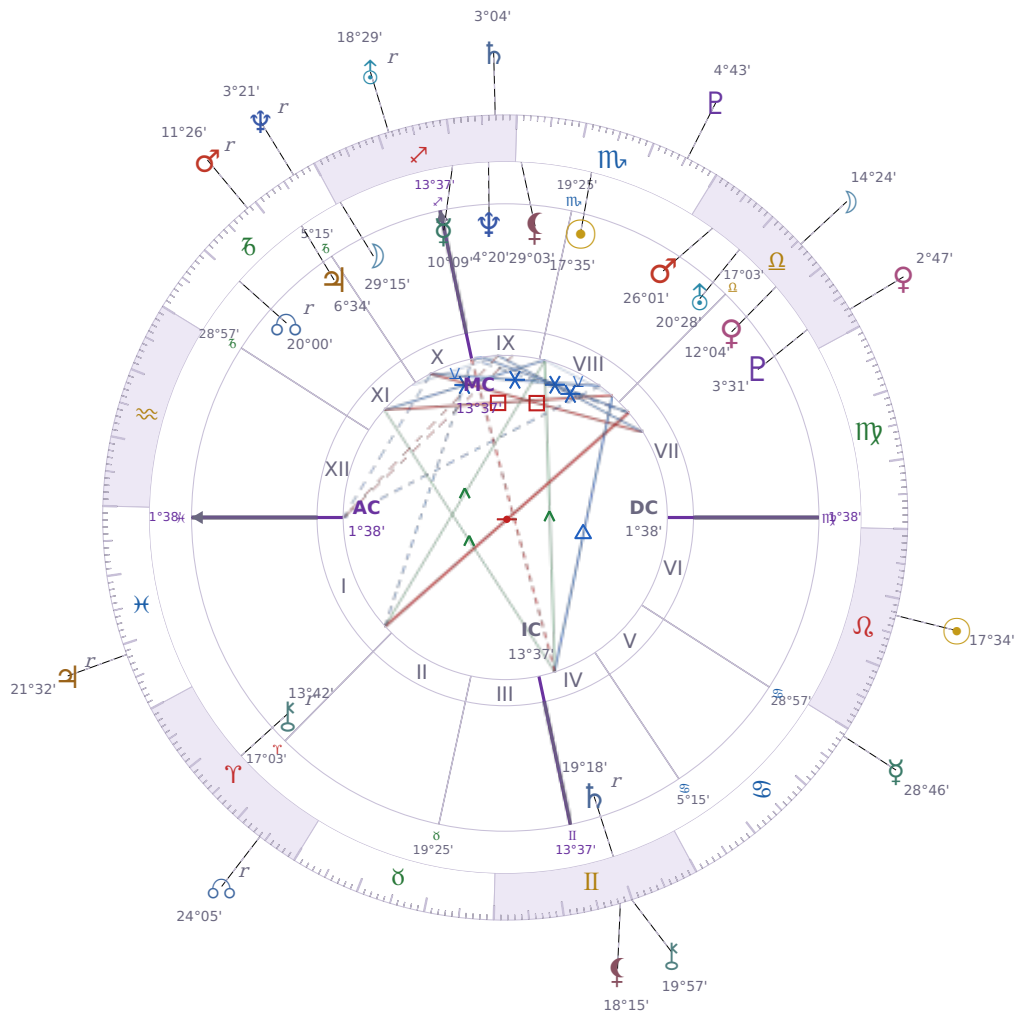

DAILY HOROSCOPE

Eric William Dane

American actor (1972–2026)

♏ Scorpio November 9, 1972 13:42 San Francisco

Sunday, 10 August 1986

TRANSITS FOR TODAY

☉ Sun	in ♌ Leo	17°34'01"
☾ Moon	in ♎ Libra	14°24'18"
☿ Mercury	in ♋ Cancer	28°46'07"
♀ Venus	in ♎ Libra	2°47'12"
♂ Mars	in ♑ Capricorn Rx	11°26'25"
♃ Jupiter	in ♓ Pisces Rx	21°32'45"
♄ Saturn	in ♐ Sagittarius	3°04'20"