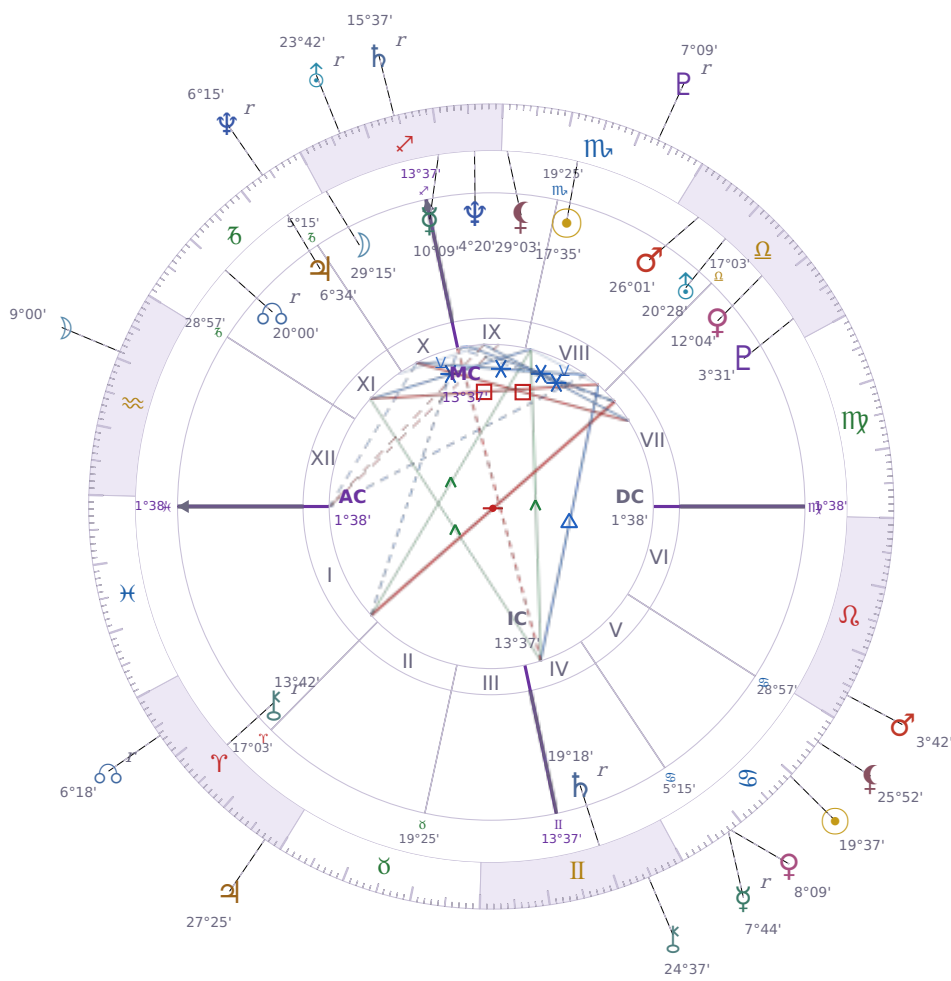

DAILY HOROSCOPE

Eric William Dane

American actor (1972-2026)

♏ Scorpio November 9, 1972 13:42 San Francisco

Sunday, 12 July 1987

TRANSITS FOR TODAY

☉ Sun	in ♋ Cancer	19°37'15"
☾ Moon	in ♒ Aquarius	9°00'41"
☿ Mercury	in ♋ Cancer Rx	7°44'31"
♀ Venus	in ♋ Cancer	8°09'55"
♂ Mars	in ♌ Leo	3°42'08"
♃ Jupiter	in ♈ Aries	27°25'09"
♄ Saturn	in ♐ Sagittarius Rx	15°37'38"

♅ Uranus	in	♐ Sagittarius Rx	23°42'59"
♆ Neptune	in	♑ Capricorn Rx	6°15'34"
♇ Pluto	in	♏ Scorpio Rx	7°09'29"
♁ Chiron	in	♊ Gemini	24°38'00"
♊ NNode	in	♈ Aries Rx	6°18'06"
♁ Lilith	in	♋ Cancer	25°52'17"

## KEY TRANSIT FACTORS