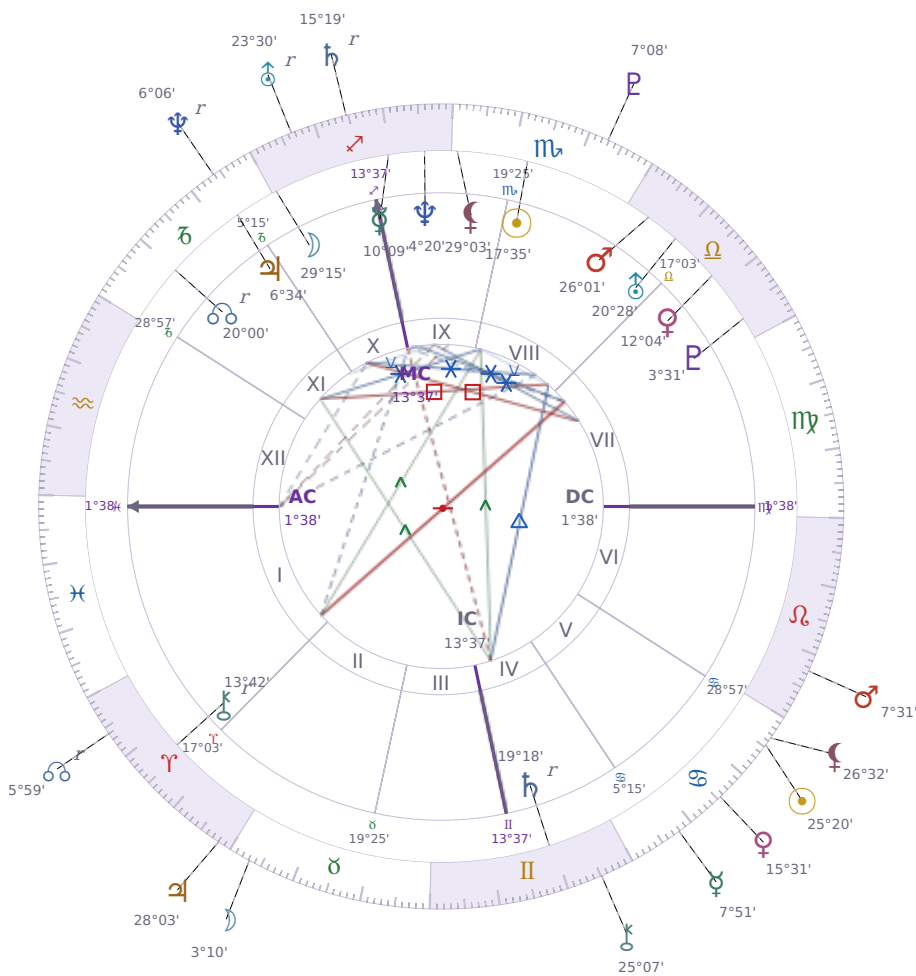

DAILY HOROSCOPE

Eric William Dane

American actor (1972-2026)

♏ Scorpio November 9, 1972 13:42 San Francisco

Saturday, 18 July 1987

TRANSITS FOR TODAY

☉ Sun	in ♋ Cancer	25°20'32"
☾ Moon	in ♉ Taurus	3°10'14"
☿ Mercury	in ♋ Cancer	7°51'26"
♀ Venus	in ♋ Cancer	15°31'08"
♂ Mars	in ♌ Leo	7°31'34"
♃ Jupiter	in ♈ Aries	28°03'50"
♄ Saturn	in ♐ Sagittarius Rx	15°19'15"

♅ Uranus	in	♐ Sagittarius Rx	23°30'45"
♆ Neptune	in	♑ Capricorn Rx	6°06'20"
♇ Pluto	in	♏ Scorpio	7°08'56"
♁ Chiron	in	♊ Gemini	25°07'07"
♊ NNode	in	♈ Aries Rx	5°59'02"
♁ Lilith	in	♋ Cancer	26°32'34"

NATAL PLANETS