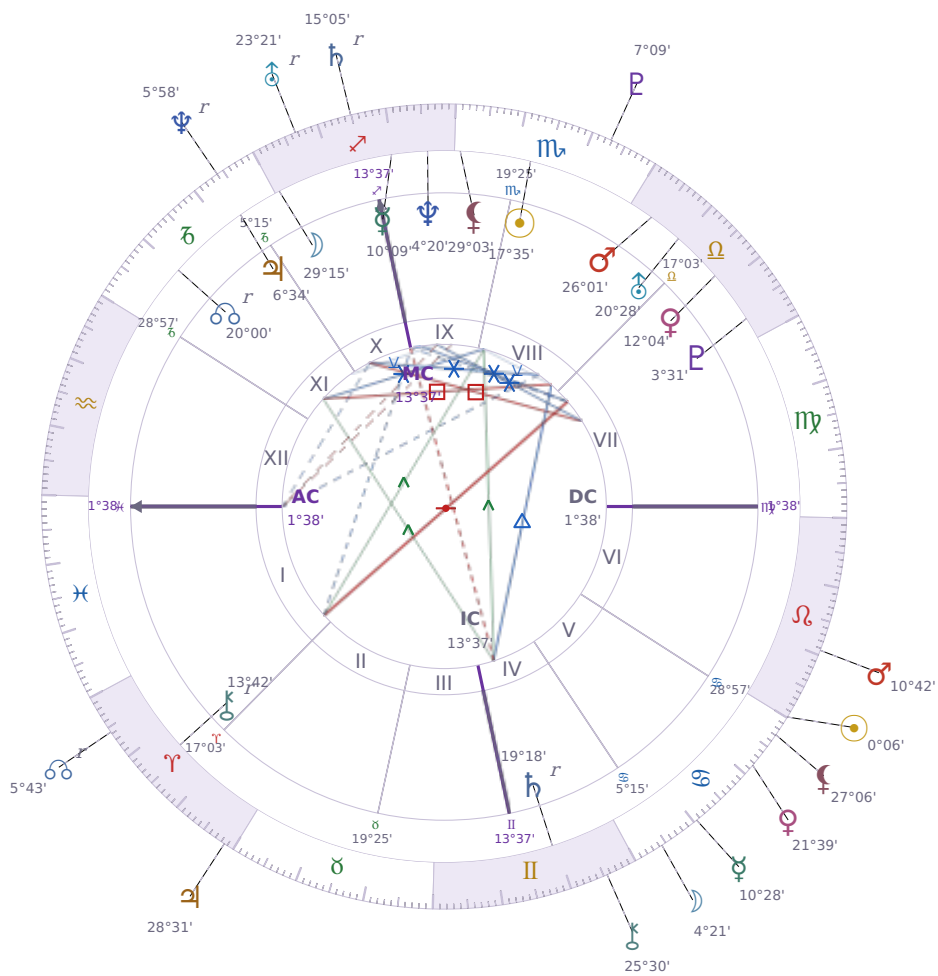

DAILY HOROSCOPE

Eric William Dane

American actor (1972-2026)

♏ Scorpio November 9, 1972 13:42 San Francisco

Thursday, 23 July 1987

TRANSITS FOR TODAY

☉ Sun	in ♌ Leo	0°06'55"
☾ Moon	in ♋ Cancer	4°21'49"
☿ Mercury	in ♋ Cancer	10°28'21"
♀ Venus	in ♋ Cancer	21°39'26"
♂ Mars	in ♌ Leo	10°42'39"
♃ Jupiter	in ♈ Aries	28°31'39"
♄ Saturn	in ♐ Sagittarius Rx	15°05'58"

♅ Uranus	in	♐ Sagittarius Rx	23°21'23"
♆ Neptune	in	♑ Capricorn Rx	5°58'57"
♇ Pluto	in	♏ Scorpio	7°09'24"
♁ Chiron	in	♊ Gemini	25°30'38"
♁ NNode	in	♈ Aries Rx	5°43'09"
♁ Lilith	in	♋ Cancer	27°06'09"

NATAL PLANETS

KEY TRANSIT FACTORS

☾ Moon ☐ Square ♇ natal Pluto ★

You feel emotionally raw right now, and small frustrations hit harder than they normally do. Your impulse to control situations around you gets stronger, even though pushing usually makes things worse. These days you are likely to pick fights or withdraw completely, so watch for both patterns and try to sit with discomfort instead of acting on it.